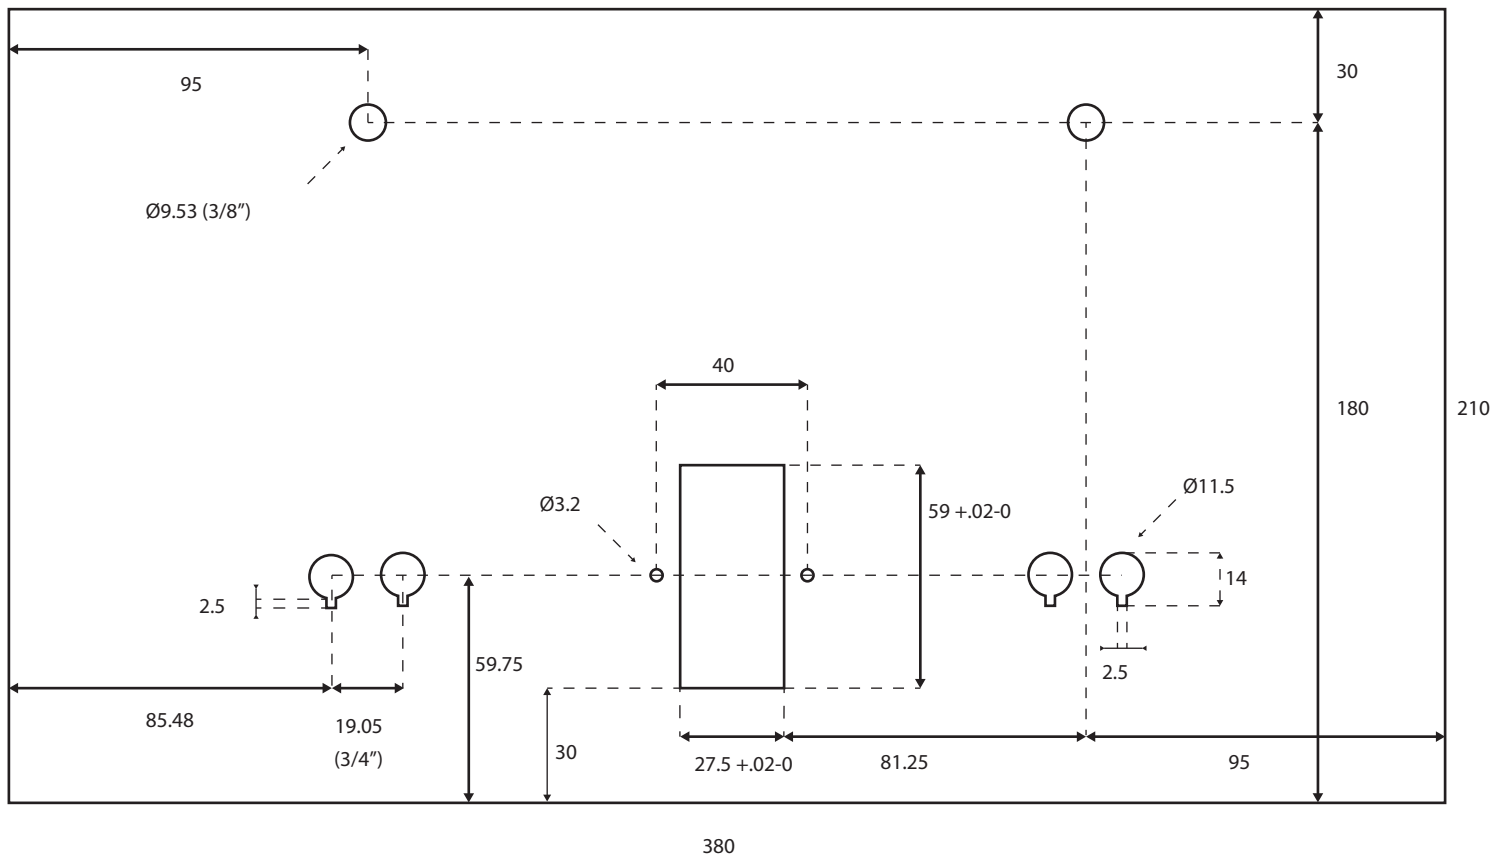

diyAudio chassis back panel cut out specification. All measurements in mm. Scale 2:1.

5U 400 back panel

4U 300 back panel