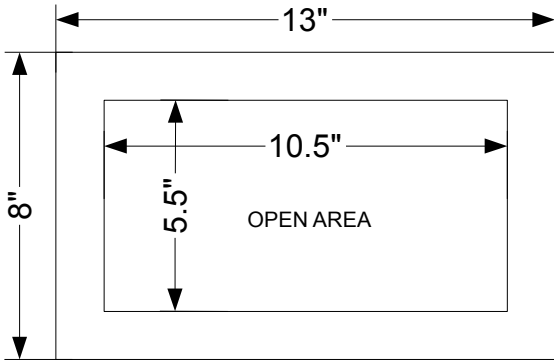

FRONT VIEW

SIDE VIEW

- MATERIALS FOR 2 SPEAKERS**
 3/4" BALTIC BIRCH
- 4 - TOP, BOTTOM – 14" X 9"
 - 4 - SIDES – 46-1/2" X 9"
 - 2 - FRONT – 46-1/2" X 12-1/2"
 - 2 - DOUBLE FRONT – 19-3/4" X 12-1/2"
 - 2 - LOWER BACK – 26-3/4" X 12-1/2"
 - 2 - UPPER BACK – 19-3/4" X 12-1/2"
- THE UPPER BACK DIMENSIONS SHOULD BE REDUCED BY 1/16" TO ASSURE PROPER FIT.
- 2 - HORIZONTAL FRAME BRACE – 13" X 8"
- 2" X 2" BRACING:
- 8 – 26"
 - 4 – 19-3/4"
 - 8 – 9-1/2"
 - 4 – 4-1/2"
- THE 2" X 2" BRACING DIMENSIONS ABOVE SHOULD BE REDUCED BY 1/16" TO ASSURE PROPER FIT.
- NOTES:**
1. TOP SPEAKER - RECESSED AREA IS 1/8" DEEP.
 2. BOTTOM SPEAKER - RECESSED AREA IS 7/16" DEEP
 3. TRIANGLE PORT 3-3/4" x 3-3/4" x 4-1/2"D CONSTRUCTION DETAILS TO BE DETERMINED.

HORIZONTAL FRAME BRACE
 RECESSED 1/4" INTO ALL 4 SIDES

BACK VIEW