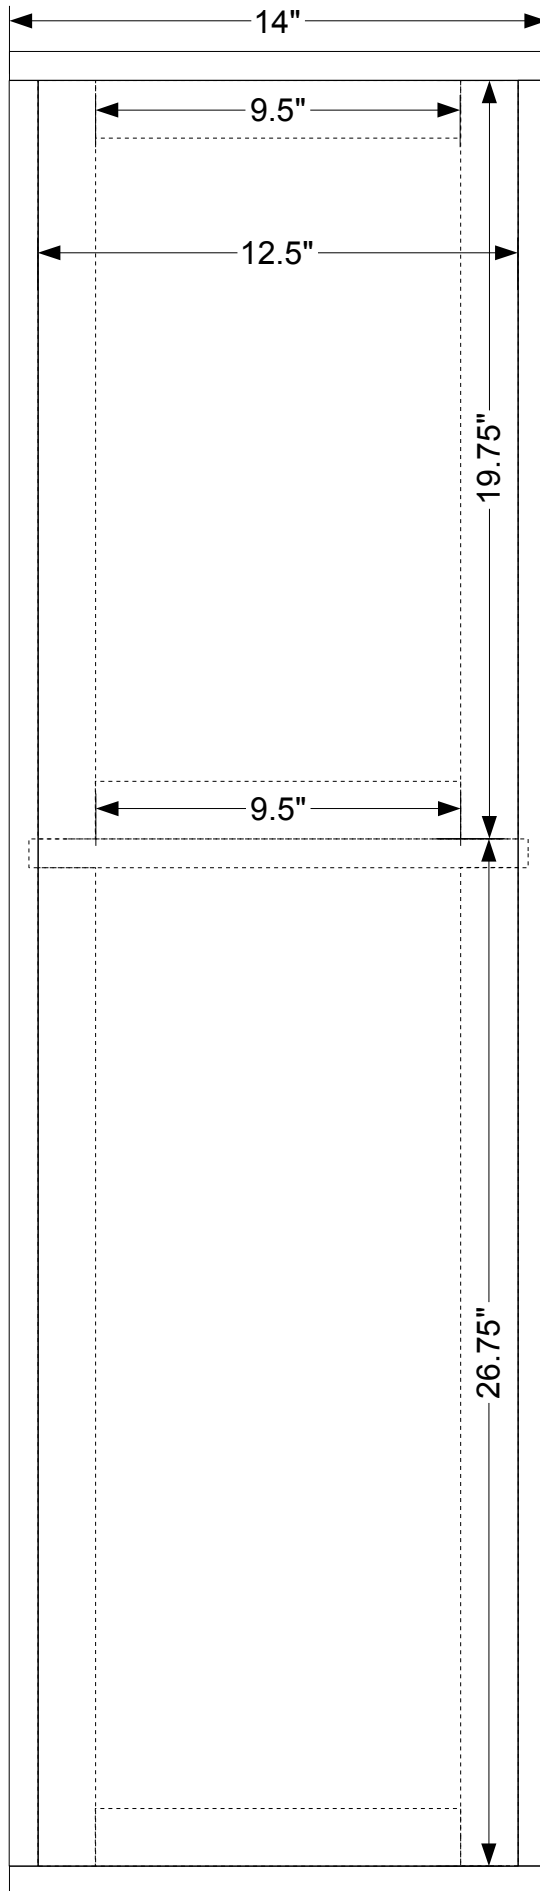

FRONT VIEW

SIDE VIEW

- MATERIALS FOR 2 SPEAKERS**
 3/4" BALTIC BIRCH
- 4 - TOP, BOTTOM – 14" X 9"
 - 4 - SIDES – 46-1/2" X 9"
 - 2 - FRONT – 46-1/2" X 12-1/2"
 - 2 - DOUBLE FRONT – 19-3/4" X 12-1/2"
 - 2 - LOWER BACK – 26-3/4" X 12-1/2"
 - 2 - UPPER BACK – 19-3/4" X 12-1/2"
- THE UPPER BACK DIMENSIONS SHOULD BE REDUCED BY 1/16" TO ASSURE PROPER FIT.
- 2 - HORIZONTAL FRAME BRACE – 13" X 8"
- 2" X 2" BRACING:
- 8 – 26"
 - 4 – 19-3/4"
 - 8 – 9-1/2"
 - 4 – 4-1/2"
- THE 2" X 2" BRACING DIMENSIONS ABOVE SHOULD BE REDUCED BY 1/16" TO ASSURE PROPER FIT.
- NOTES:**
1. TOP SPEAKER - RECESSED AREA IS 1/8" DEEP.
 2. BOTTOM SPEAKER - RECESSED AREA IS 7/16" DEEP
 3. TRIANGLE PORT 3-3/4" x 3-3/4" x 4-1/2"D CONSTRUCTION DETAILS TO BE DETERMINED.

HORIZONTAL FRAME BRACE
 RECESSED 1/4" INTO ALL 4 SIDES

BACK VIEW