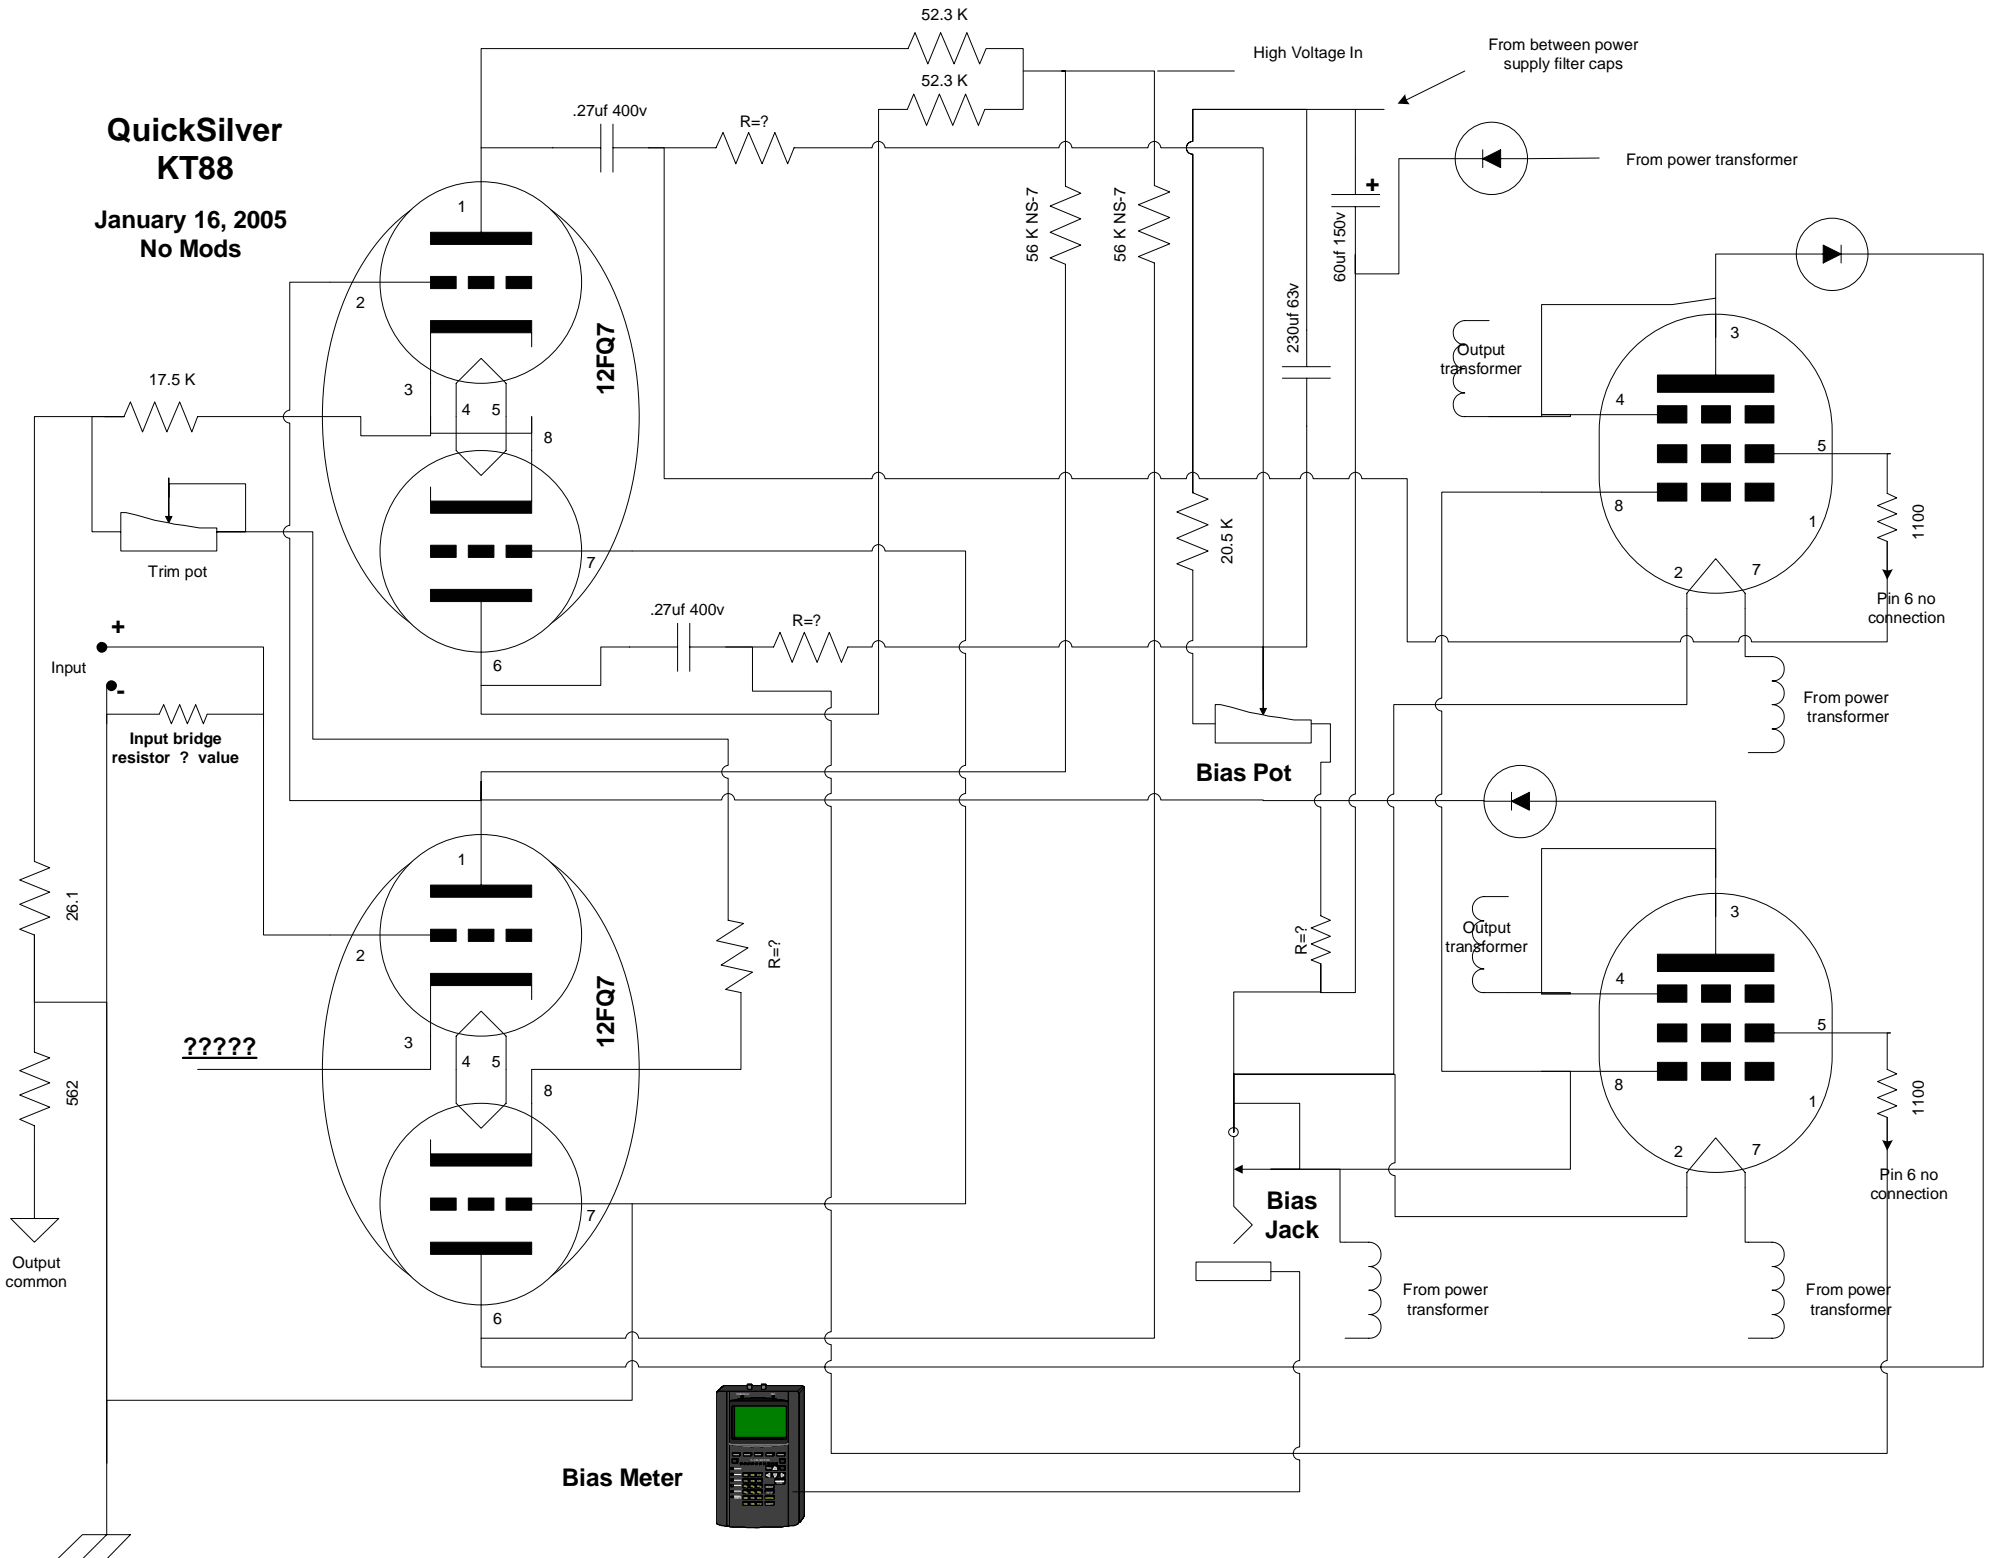

# QuickSilver KT88

January 16, 2005  
No Mods

Bias Meter