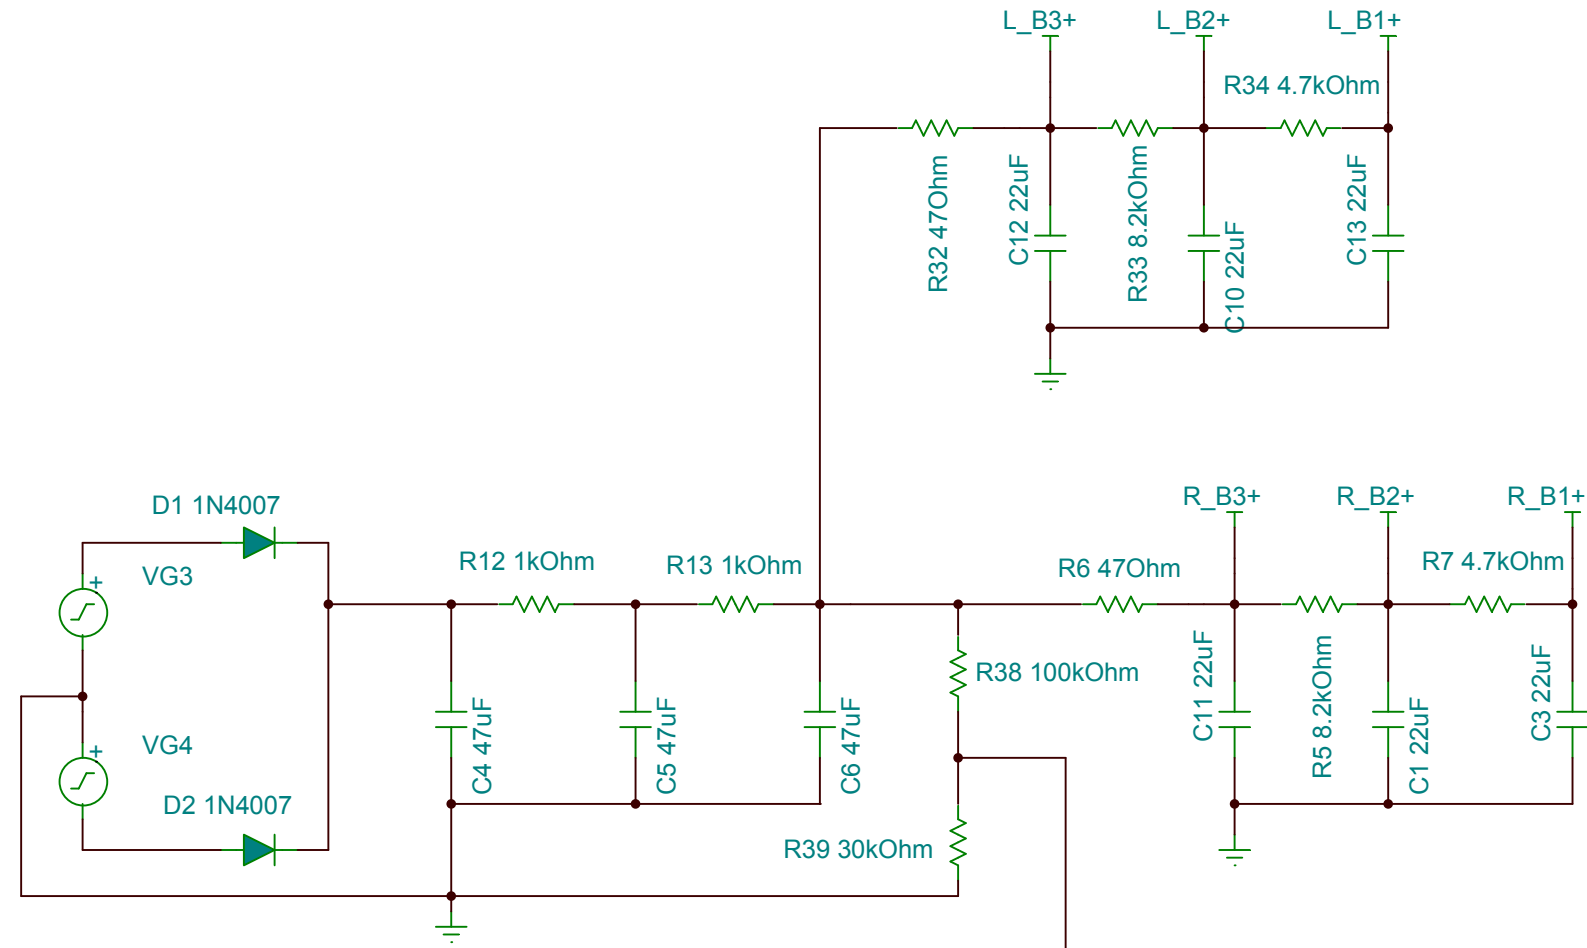

B+ POWER SUPPLIES

HEATER POWER SUPPLY

14 OHM RESISTOR
IS 6x 12AU7
HEATERS IN PARALLEL