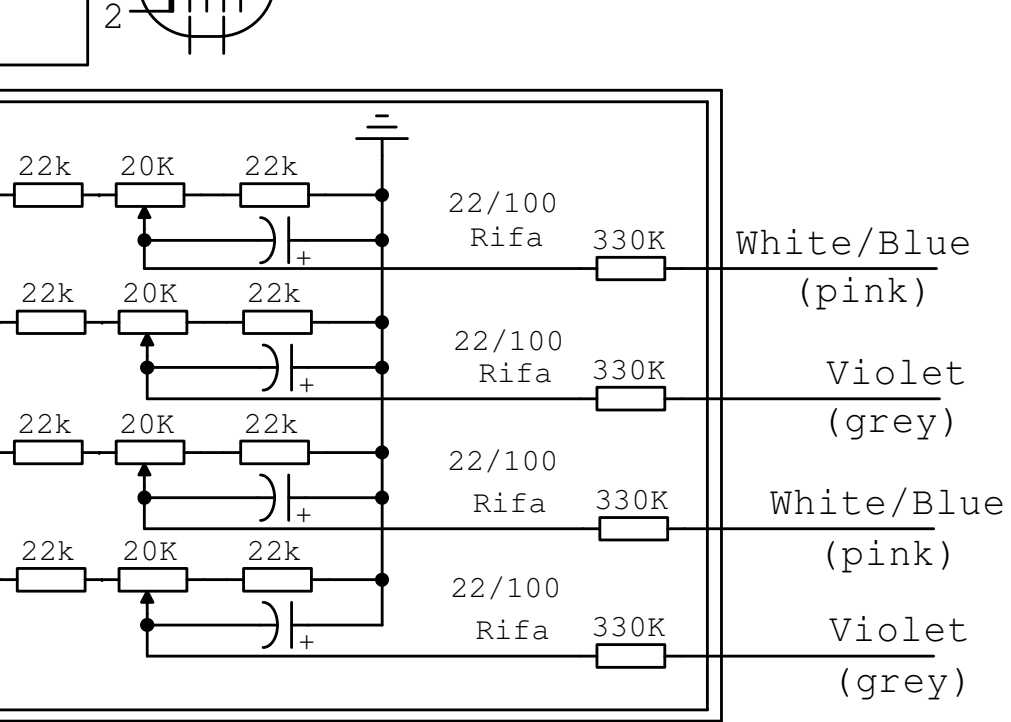

Soundlease Services
 TVA1/A ISS.3
 Main PCB CH-I
 Input+Driver

Michaelson & Austin
 TVA1 Power Stage