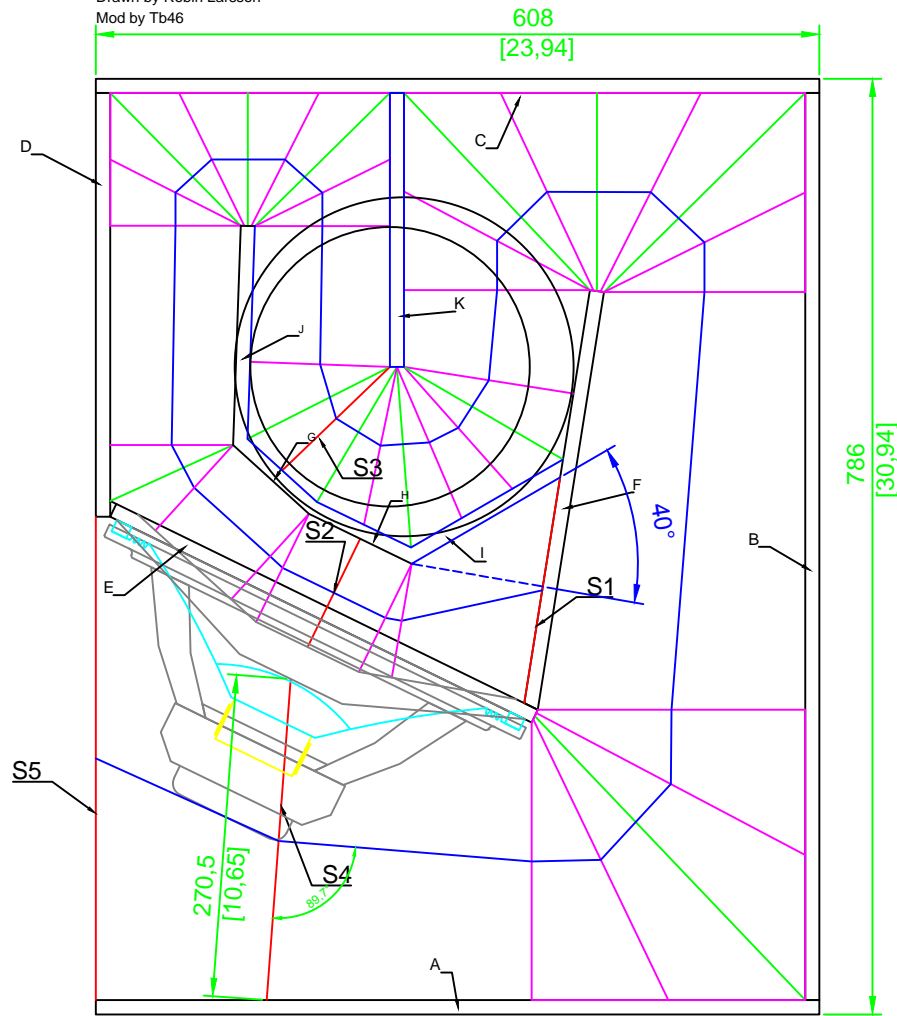

JBell's SS15CC, RL v.3
 2013-04-22
 Drawn by Robin Larsson
 Mod by Tb46

S4 = 137433mm², 270.5mm

Internal width: 508mm/20"