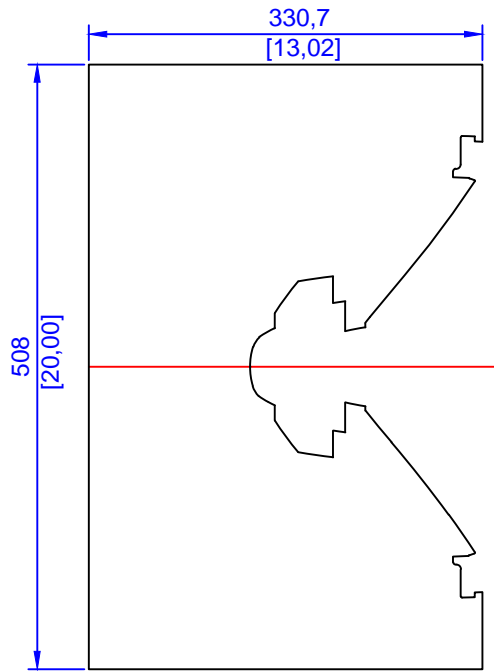

JBell's SS15CC, RL v.3
 2013-04-22
 Drawn by Robin Larsson
 Mod by Tb46

S4 = 137433mm², 270.5mm

Internal width: 508mm/20"