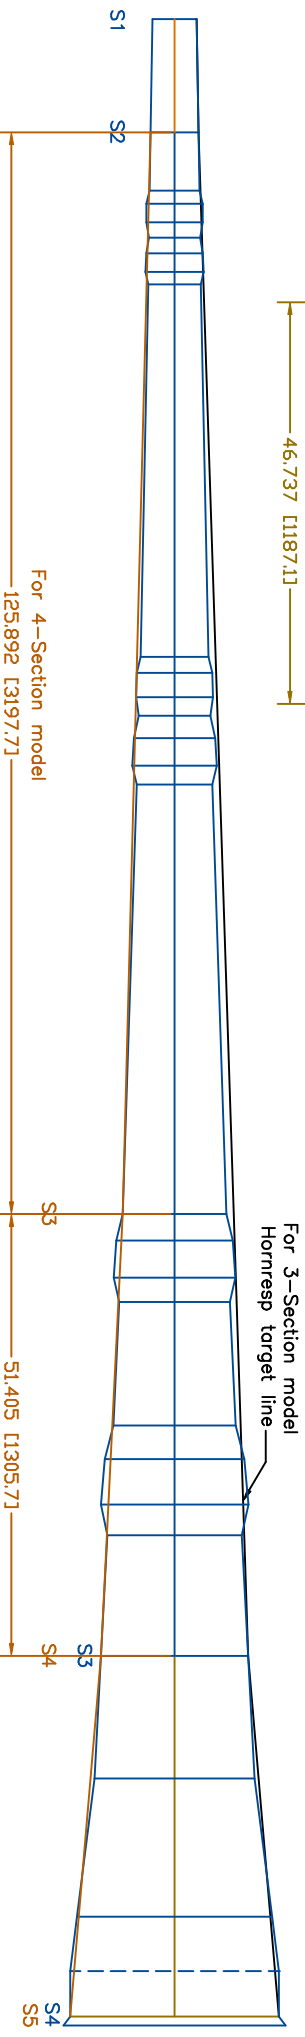

For 3-Section model
Duct height ☉:

- S1=5.158"
- S2=5.567"
- S3=17.101"
- S4=24.272"

- L12=13.155"
- L23=177.297"
- L34=41.968"
- Drivers: JBL GT01214

For 4-Section model
Duct height ☉:

- S1=5.158"
- S2=5.567"
- S3=12.047"
- S4=17.101"
- S5=24.272"

- L12=13.155"
- L23=125.892"
- L34=51.405"
- L45=41.968"
- Drivers: JBL GT01214

For 4-Section model
125.892 [3197.7]