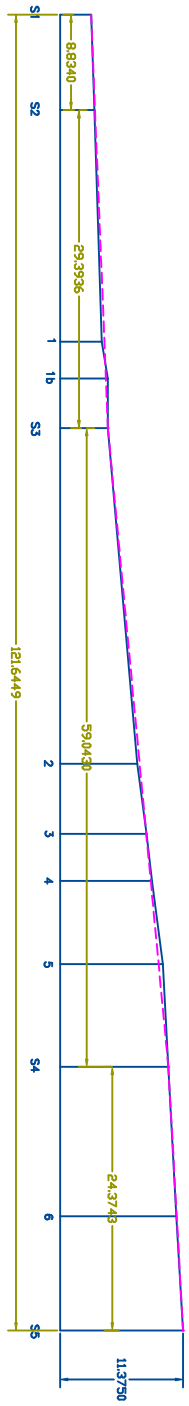

From dyudio, thread: [https://www.diyaudio.com/threads/15-8x12-inch-speakers-by-4t-walter-westberg.118750/](#)

Notes:
 Post #6: Exterior dimensions are 45"H x 28.5"W x 22.5"D
 Compression rod is 2.5"l
 Driver #23/42: Keystone slot, top 5"W, bottom 12.5"W, 25"l
 Post #25: ...the thinner portion of the Keystone mouth does extend nearly to the center of the driver....
 Drivers: 18" - Eminence 18B12 (8 Ohm)
 15" - Eminence 4015LF (8 Ohm)
 12" - Eminence 4015LF (8 Ohm)
 10" - Eminence 4015LF (8 Ohm)
 Cut-outs: 10" Dia. (W/insertive 'rod')
 Post #153: w/ dimensions, use as ref. for braces.

Side view

Keyston_18_15_q12_sub_well_75_weteryacing