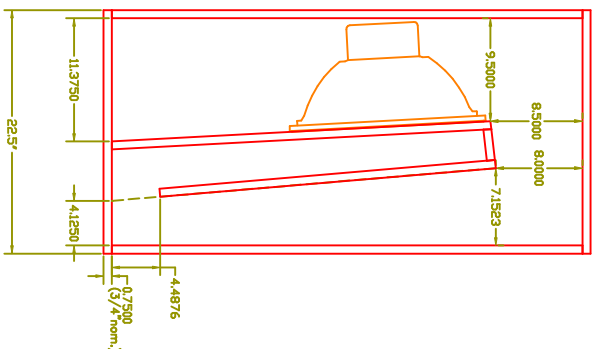

From dyudio, thread: [https://www.diyaudio.com/threads/15-8x12-inch-speakers-by-4t-walter-westberg.118750/](#)

Notes:
 Post #6: Exterior dimensions are 45"H x 28.5"W x 22.5"D
 Compression rod is 2.5"l
 Driver #23/42: Keystone slot, top 5"W, bottom 12.5"W, 25"l
 Post #25: ...the thinner portion of the Keystone mouth does extend nearly to the center of the driver....
 Drivers: 18" - Eminence 18B12 (8 Ohm)
 15" - Eminence 4015LF (8 Ohm)
 12" - Eminence 4015LF (8 Ohm)
 10" - Eminence 4015LF (8 Ohm)
 Cut-outs: 10" Dia. (W/insertive 'rod')
 Post #153: w/ dimensions, use as ref. for braces.

Side view

Keyston_18_15_q12_sub_well_75_weteryacing