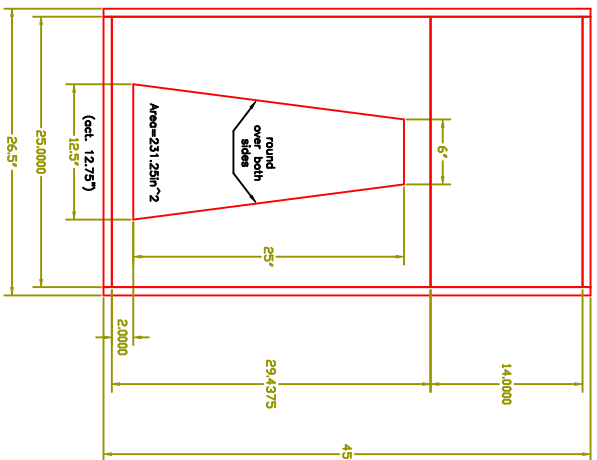

From dyudio, thread: [https://www.diyaudio.com/threads/15-8x12-inch-speakers-by-4t-walter-westberg.118750/](#)

Notes:
 Post #6: Exterior dimensions are 45"H x 28.5"W x 22.5"D
 Compression rod is 2.5"l
 Driver #23/42: Keystone slot, top 5"W, bottom 12.5"W, 25"l
 Post #25: ...the thinner portion of the Keystone mouth does extend nearly to the center of the driver....
 Drivers: 18" - Eminence 18B12 (8 Ohm)
 15" - Eminence 4015LF (8 Ohm)
 12" - Eminence 4015LF (8 Ohm)
 10" - Eminence 4015LF (8 Ohm)
 Cut-outs: 10" Dia. (W/insertive 'rod')
 Post #153: w/ dimensions, use as ref. for braces.

Side view

Keyston_18_15_q12_sub_well_75_weteryacing