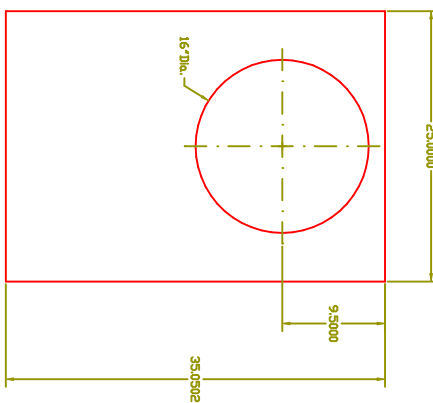

From dyudio, thread: [https://www.diyaudio.com/threads/15-8x12-inch-speakers-by-4t-walter-westberg.118750/](#)

Notes:
 Post #6: Exterior dimensions are 45"H x 28.5"W x 22.5"D
 Compression rod is 2.5"l
 Driver #23/42: Keystone slot, top 5"W, bottom 12.5"W, 25"l
 Post #25: ...the thinner portion of the Keystone mouth does extend nearly to the center of the driver....
 Drivers: 18" - Eminence 18B12 (8 Ohm)
 15" - Eminence 4015LF (8 Ohm)
 12" - Eminence 4015LF (8 Ohm)
 10" - Eminence 4015LF (8 Ohm)
 Cut-outs: 10" Dia. (W/insertive 'rod')
 Post #153: w/ dimensions, use as ref. for braces.

Side view

Keyston_18_15_q12_sub_well_75_weteryacing