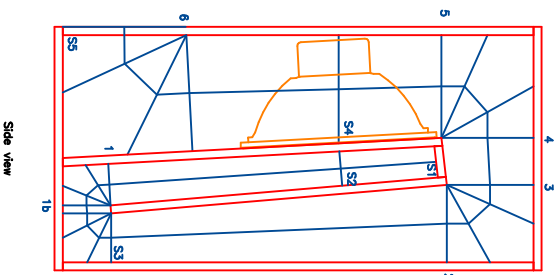

From dyudio, thread: [https://www.diyaudio.com/threads/15-8x12-inch-speakers-by-4t-walter-westberg.118750/](#)

Notes:
 Post #6: Exterior dimensions are 45"H x 28.5"W x 22.5"D
 Compression rod is 2.5"l
 Driver #23/42: Keystone slot, top 5"W, bottom 12.5"W, 25"l
 Post #25: ...the thinner portion of the Keystone mouth does extend nearly to the center of the driver....
 Drivers: 18" - Eminence 18B12 (8 Ohm)
 15" - Eminence 4015LF (8 Ohm)
 12" - Eminence 4015LF (8 Ohm)
 10" - Eminence 4015LF (8 Ohm)
 Cut-outs: 10" Dia. (W/insertive 'rod')
 Post #153: w/ dimensions, use as ref. for braces.

Side view

Keyston_18_15_q12_sub_well_75_weteryacing