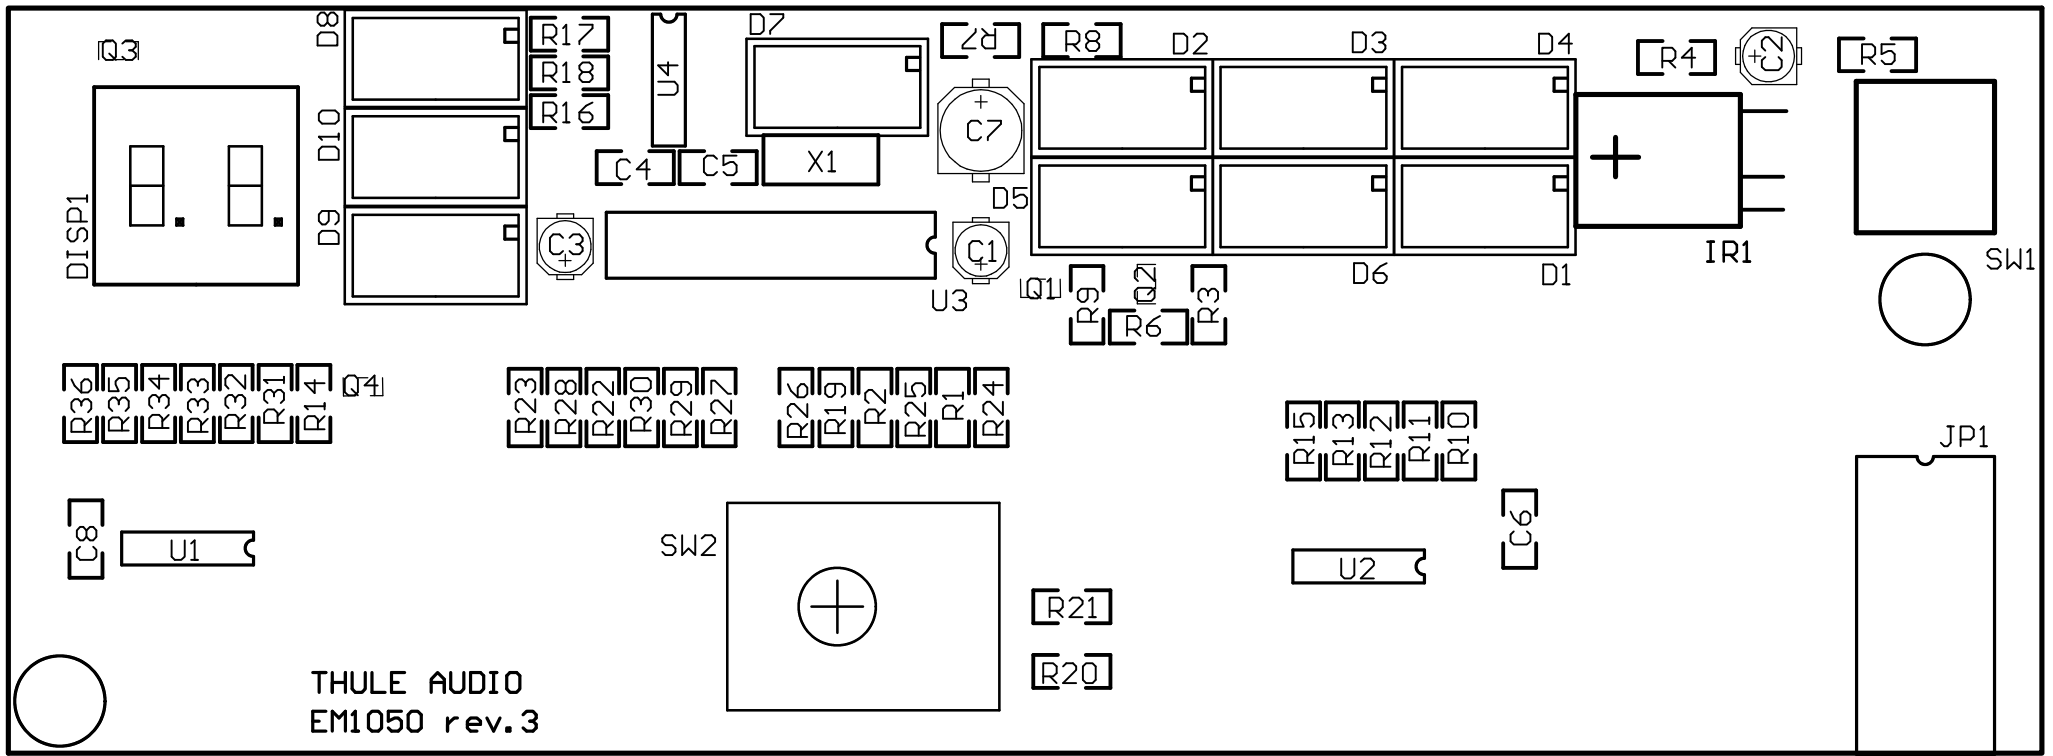

service manual for
Thule Audio

IA150B

- CONFIDENTIAL -

Spirit Amp 1, Amplifier circuit
 Date: A2 Number: EM-1015 Revision: 0
 Title: W:\ELECTRICAL\EM-1015.Dwg Date: 2001-10-21 Time: 21:56:25 Sheet: 1 of 2
 Author: JPS
 Revoked: 14
 Drawn: 6
 Checked: 6

Title: Spirit Amp, Switch circuit
 Size: A2 Number: EM-1015 Revision: 0
 File: W:\ELECTR\1-THRU10-12510 Date: 21/07/11 Sheet: 2 of 2