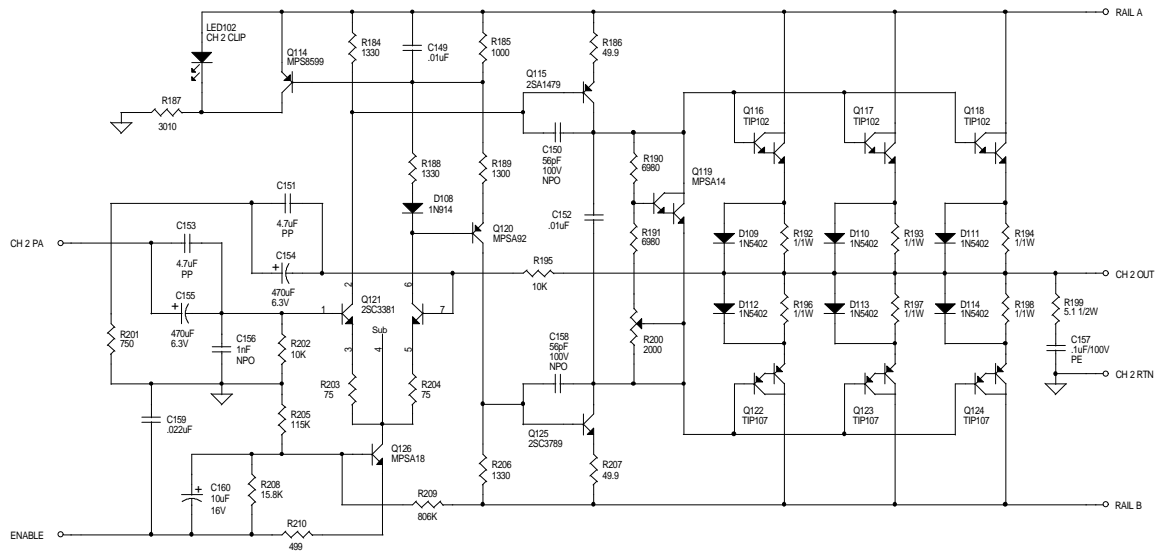

Soundstream Technologies 120 Blue Ravine Road Folsom, CA 95630		
Title: Picasso Preamp		
Size: Custom	Document Number: 7400-0012-02	Rev:
Date: Thursday, October 29, 1998	Sheet: 1	of: 4

Soundstream Technologies 120 Blue Ravine Road Folsom, CA 95630		
Title		
Picasso Power Amplifiers 1 & 2		
Size	Document Number	Rev
Custom	7400-0012-02	
Date:	Thursday, October 29, 1998	Sheet 2 of 4

Soundstream Technologies		
120 Blue Ravine Road		
Folsom, CA 95630		
Title: Picasso Power Amplifiers 3 & 4		
Size: Custom	Document Number: 7400-0012-02	Rev:
Date: Thursday, October 29, 1998	Sheet: 3	of: 4

↓ = AUDIO
 ⊥ = CHASSIS
 ⏏ = BATTERY

P. S. RAILS: A = +21V
 B = -21V
 C = +21V
 D = -21V

Soundstream Technologies 120 Blue Ravine Road Folsom, CA 95630		
Picasso Power Supply		
Size	Document Number	Rev
Custom	7400-0012-02	
Date:	Thursday, October 29, 1998	Sheet 4 of 4