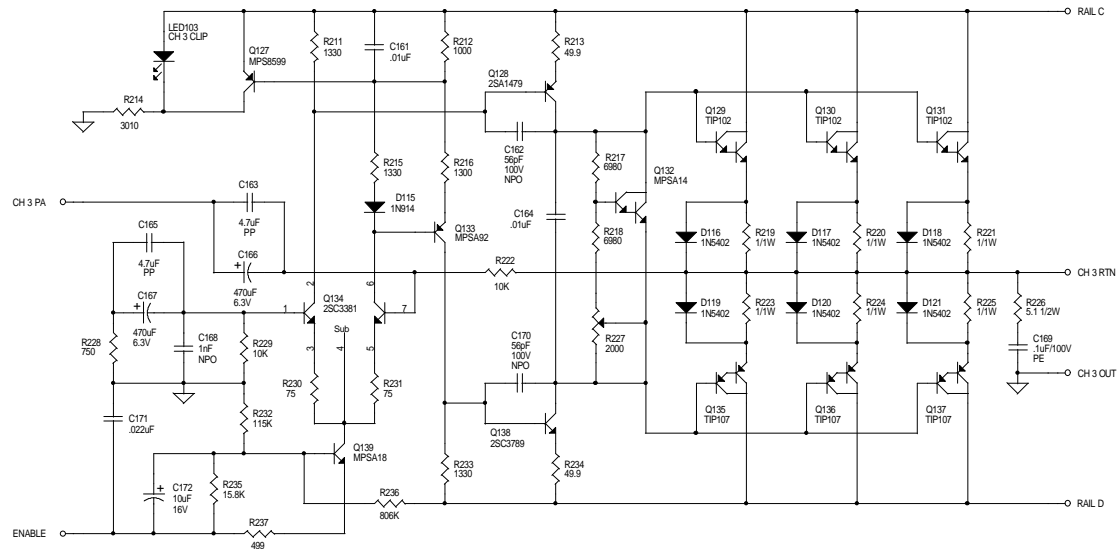

Soundstream Technologies 120 Blue Ravine Road Folsom, CA 95630		
Title: Picasso Preamp		
Size: Custom	Document Number: 7400-0012-02	Rev:
Date: Thursday, October 29, 1998	Sheet: 1	of: 4

Soundstream Technologies 120 Blue Ravine Road Folsom, CA 95630		
Title		
Picasso Power Amplifiers 1 & 2		
Size	Document Number	Rev
Custom	7400-0012-02	
Date:	Thursday, October 29, 1998	Sheet 2 of 4

Soundstream Technologies		
120 Blue Ravine Road		
Folsom, CA 95630		
Title: Picasso Power Amplifiers 3 & 4		
Size: Custom	Document Number: 7400-0012-02	Rev:
Date: Thursday, October 29, 1998	Sheet: 3	of: 4

↓ = AUDIO
 ⊥ = CHASSIS
 ⏏ = BATTERY

P. S. RAILS: A = +21V
 B = -21V
 C = +21V
 D = -21V

Soundstream Technologies 120 Blue Ravine Road Folsom, CA 95630		
Picasso Power Supply		
Size	Document Number	Rev
Custom	7400-0012-02	
Date:	Thursday, October 29, 1998	Sheet 4 of 4