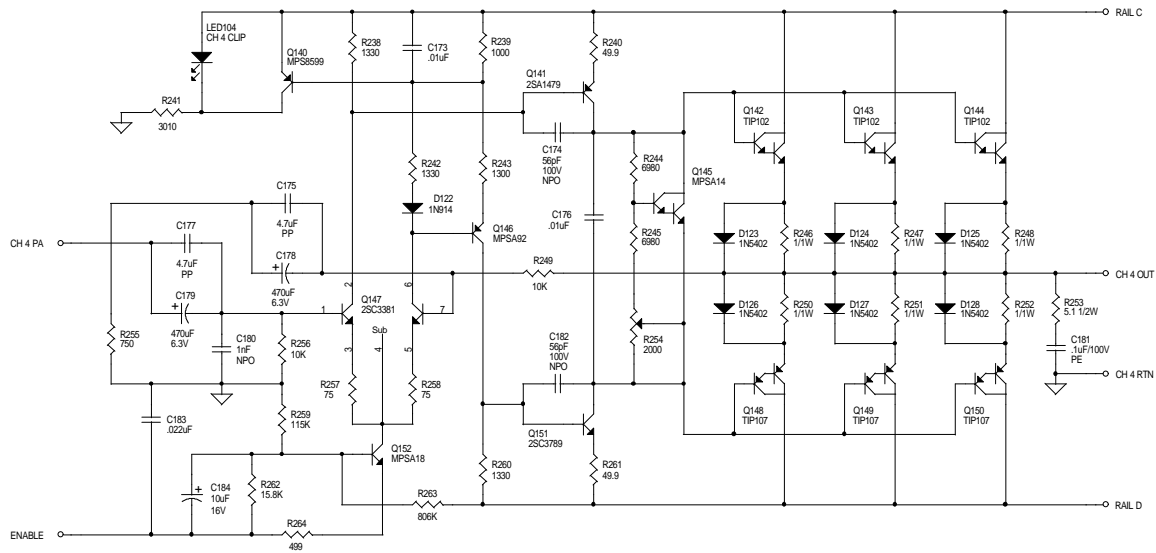

Soundstream Technologies 120 Blue Ravine Road Folsom, CA 95630		
Title: Picasso Preamp		
Size: Custom	Document Number: 7400-0012-02	Rev:
Date: Thursday, October 29, 1998	Sheet: 1	of: 4

Soundstream Technologies 120 Blue Ravine Road Folsom, CA 95630		
Title		
Picasso Power Amplifiers 1 & 2		
Size	Document Number	Rev
Custom	7400-0012-02	
Date:	Thursday, October 29, 1998	Sheet 2 of 4

Soundstream Technologies		
120 Blue Ravine Road		
Folsom, CA 95630		
Title: Picasso Power Amplifiers 3 & 4		
Size: Custom	Document Number: 7400-0012-02	Rev:
Date: Thursday, October 29, 1998	Sheet: 3	of: 4

↓ = AUDIO
 ⊥ = CHASSIS
 ⏏ = BATTERY

P. S. RAILS: A = +21V
 B = -21V
 C = +21V
 D = -21V

Soundstream Technologies 120 Blue Ravine Road Folsom, CA 95630		
Picasso Power Supply		
Size	Document Number	Rev
Custom	7400-0012-02	
Date:	Thursday, October 29, 1998	Sheet 4 of 4