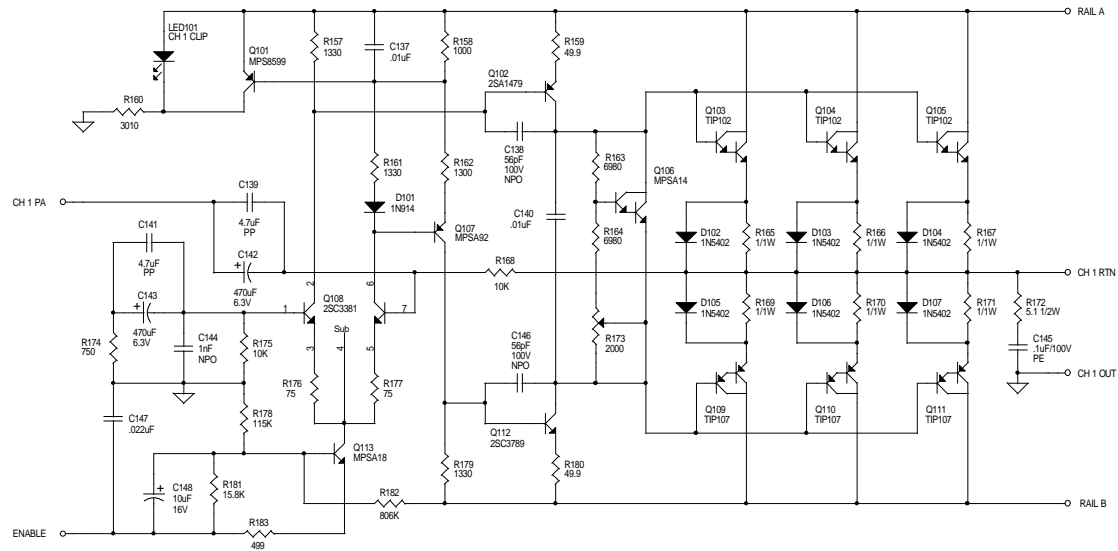

Soundstream Technologies 120 Blue Ravine Road Folsom, CA 95630		
Title: Picasso Preamp		
Size: Custom	Document Number: 7400-0012-02	Rev:
Date: Thursday, October 29, 1998	Sheet: 1	of: 4

Soundstream Technologies 120 Blue Ravine Road Folsom, CA 95630		
Title		
Picasso Power Amplifiers 1 & 2		
Size	Document Number	Rev
Custom	7400-0012-02	
Date:	Thursday, October 29, 1998	Sheet 2 of 4

Soundstream Technologies		
120 Blue Ravine Road		
Folsom, CA 95630		
Title: Picasso Power Amplifiers 3 & 4		
Size: Custom	Document Number: 7400-0012-02	Rev:
Date: Thursday, October 29, 1998	Sheet: 3	of: 4

↓ = AUDIO
 ⊥ = CHASSIS
 ⏏ = BATTERY

P. S. RAILS: A = +21V
 B = -21V
 C = +21V
 D = -21V

Soundstream Technologies 120 Blue Ravine Road Folsom, CA 95630		
Picasso Power Supply		
Size	Document Number	Rev
Custom	7400-0012-02	
Date:	Thursday, October 29, 1998	Sheet 4 of 4