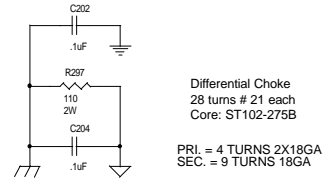

Soundstream Technologies 120 Blue Ravine Road Folsom, CA 95630		
Title: Picasso Preamp		
Size: Custom	Document Number: 7400-0012-02	Rev:
Date: Thursday, October 29, 1998	Sheet: 1	of: 4

Soundstream Technologies 120 Blue Ravine Road Folsom, CA 95630		
Title		
Picasso Power Amplifiers 1 & 2		
Size	Document Number	Rev
Custom	7400-0012-02	
Date:	Thursday, October 29, 1998	Sheet 2 of 4

↓ = AUDIO
 ⊥ = CHASSIS
 ⏏ = BATTERY

P. S. RAILS: A = +21V
 B = -21V
 C = +21V
 D = -21V

Soundstream Technologies 120 Blue Ravine Road Folsom, CA 95630		
Picasso Power Supply		
Size	Document Number	Rev
Custom	7400-0012-02	
Date:	Thursday, October 29, 1998	Sheet 4 of 4