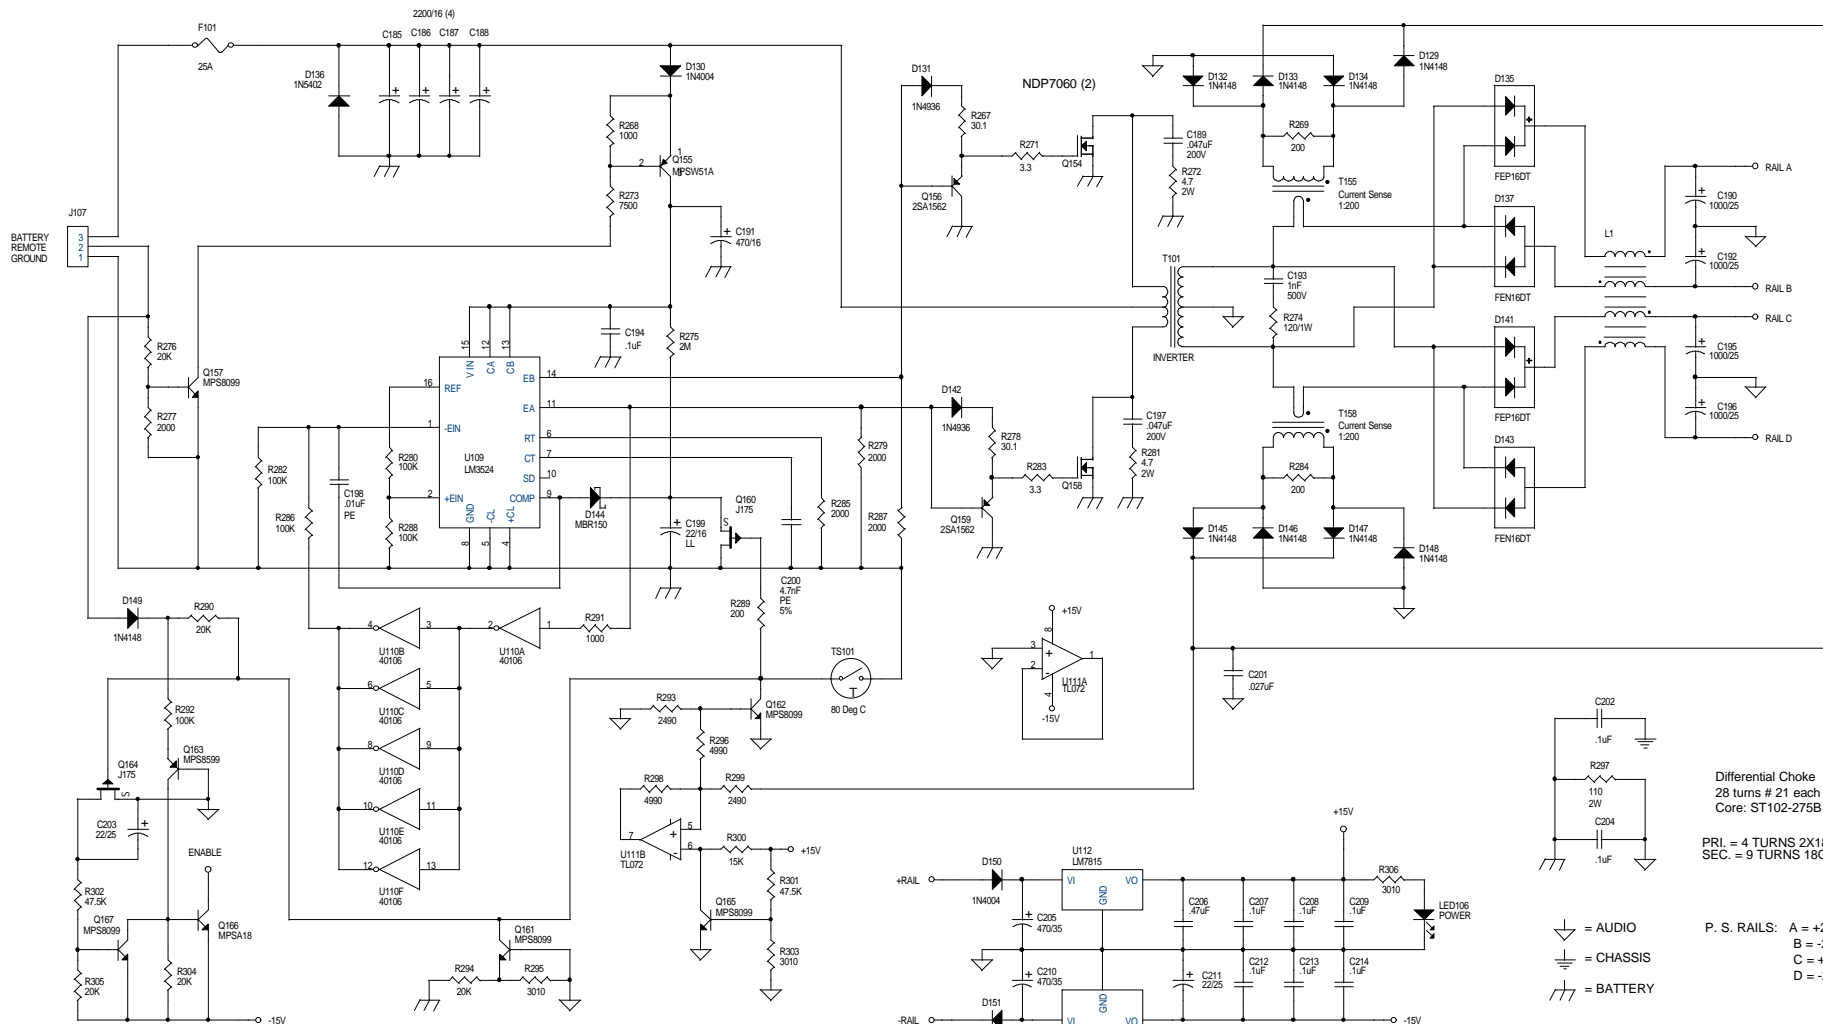

Soundstream Technologies 120 Blue Ravine Road Folsom, CA 95630		
Title: Picasso Preamp		
Size: Custom	Document Number: 7400-0012-02	Rev:
Date: Thursday, October 29, 1998	Sheet: 1	of: 4

Soundstream Technologies 120 Blue Ravine Road Folsom, CA 95630		
Title		
Picasso Power Amplifiers 1 & 2		
Size	Document Number	Rev
Custom	7400-0012-02	
Date:	Thursday, October 29, 1998	Sheet 2 of 4

Soundstream Technologies		
120 Blue Ravine Road		
Folsom, CA 95630		
Title: Picasso Power Amplifiers 3 & 4		
Size: Custom	Document Number: 7400-0012-02	Rev:
Date: Thursday, October 29, 1998	Sheet: 3	of: 4

↓ = AUDIO
 ⊥ = CHASSIS
 ⏏ = BATTERY

P. S. RAILS: A = +21V
 B = -21V
 C = +21V
 D = -21V

Soundstream Technologies 120 Blue Ravine Road Folsom, CA 95630		
Picasso Power Supply		
Size	Document Number	Rev
Custom	7400-0012-02	
Date:	Thursday, October 29, 1998	Sheet 4 of 4