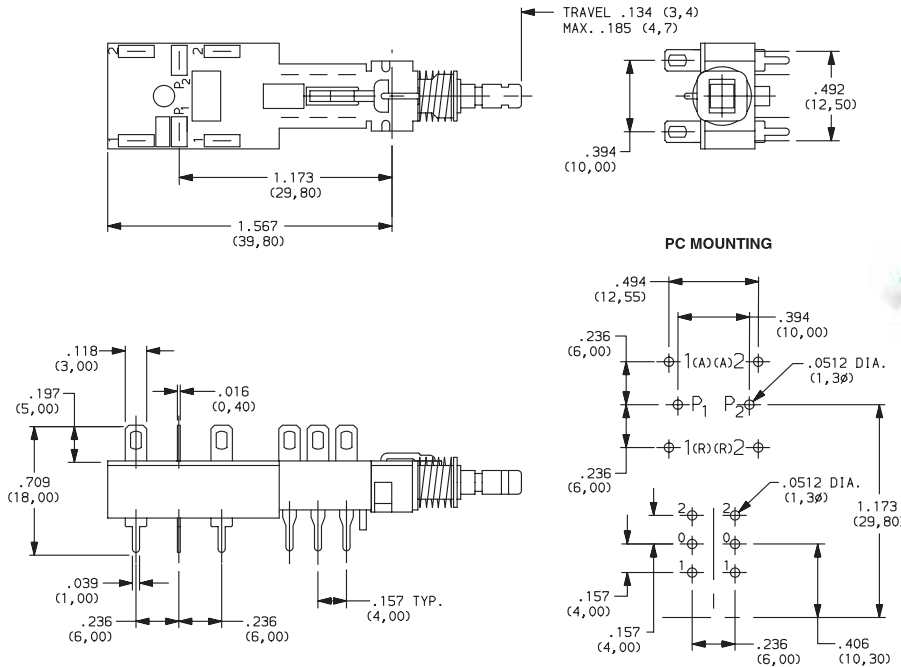

# C&K NE-18 Series Mains / Power Switches

DESIGNATION & SWITCHES WITH STANDARD OPTIONS

A

Pushbutton

NE1839EE

NE1848EE

Third Angle Projection  
Dimensions are shown: Inches (mm)  
Specifications and dimensions subject to change