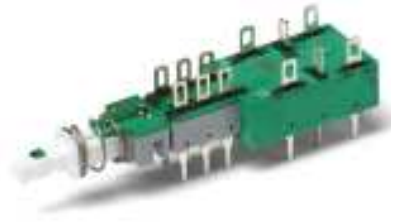

# C&K NE-18 Series Mains / Power Switches

DESIGNATION & SWITCHES WITH STANDARD OPTIONS

A

Pushbutton

NE1839EE

NE1848EE

Third Angle Projection  
Dimensions are shown: Inches (mm)  
Specifications and dimensions subject to change