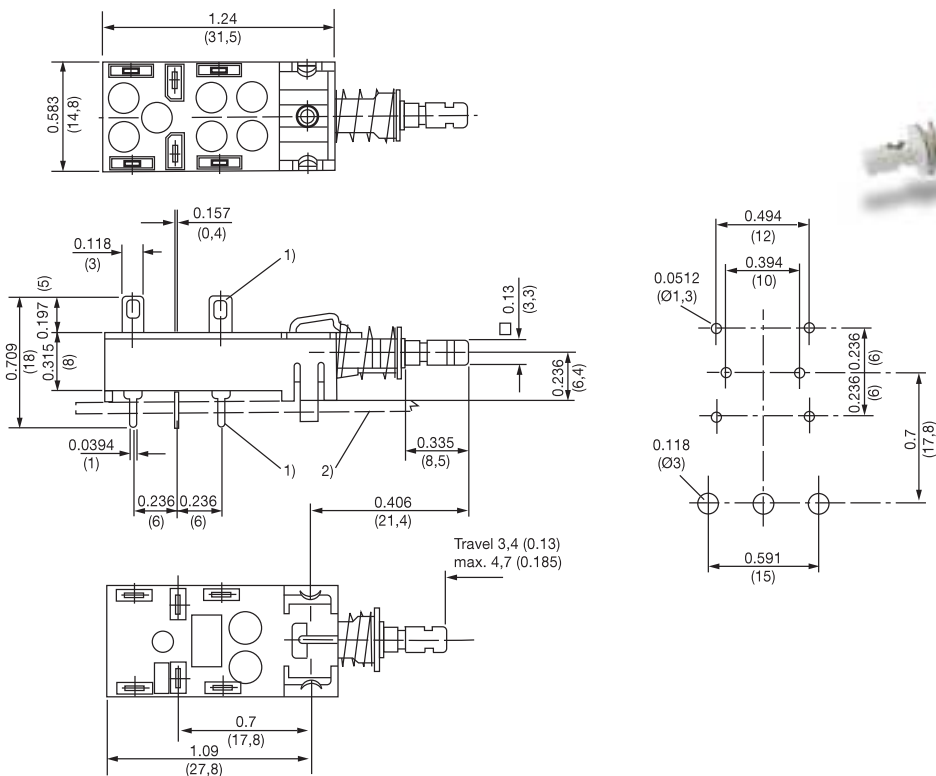

# C&K NE-18 Series Mains / Power Switches

DESIGNATION & SWITCHES WITH STANDARD OPTIONS

A

Pushbutton

NE1839EE

NE1848EE

Third Angle Projection  
Dimensions are shown: Inches (mm)  
Specifications and dimensions subject to change