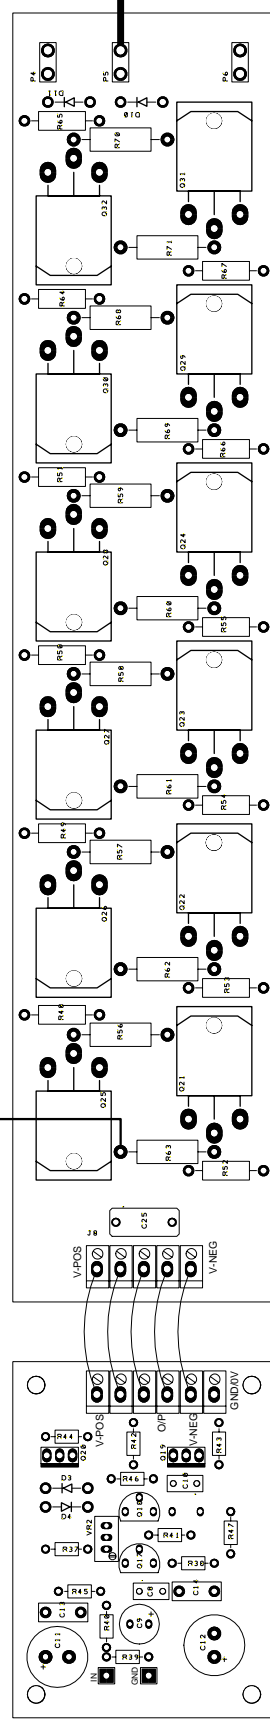

SLAVE OUTPUT STAGE

MASTER OUTPUT STAGE

SHORT INPUT

INPUT

NEG-
POS+

33K

33K