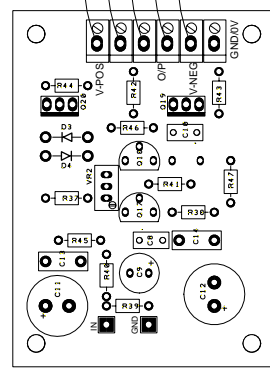

SLAVE OUTPUT STAGE

MASTER OUTPUT STAGE

SHORT INPUT

INPUT

NEG-
POS+

33K

33K