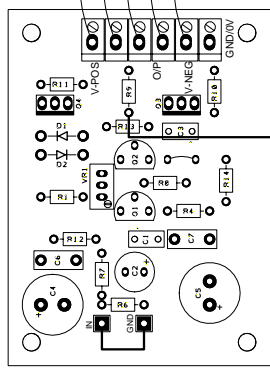

SLAVE OUTPUT STAGE

MASTER OUTPUT STAGE

SHORT INPUT

INPUT

NEG-
POS+

33K

33K