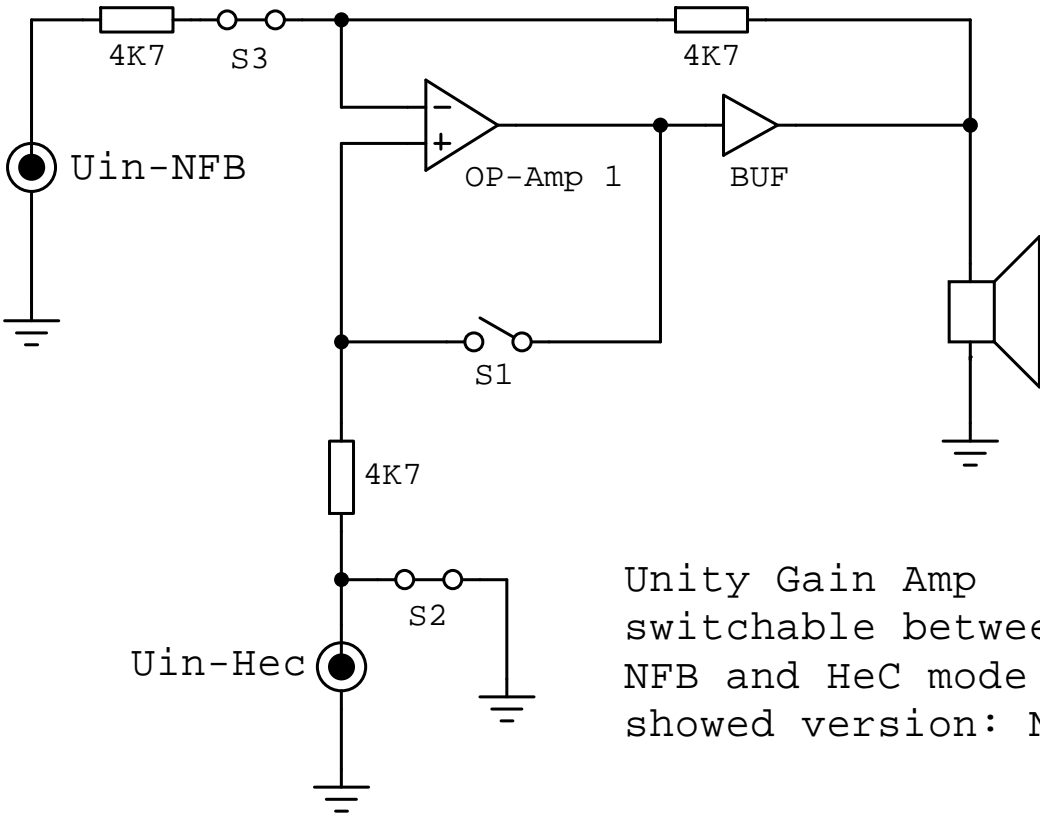

Unity Gain Power Amp
NFB and Hawksford ERCO

www.tiefbassuebertragung.de
Oct. 03. 2009

Unity Gain Amp
switchable between
NFB and HeC mode
showed version: HeC

Unity Gain Amp
switchable between
NFB and HeC mode
showed version: NFB