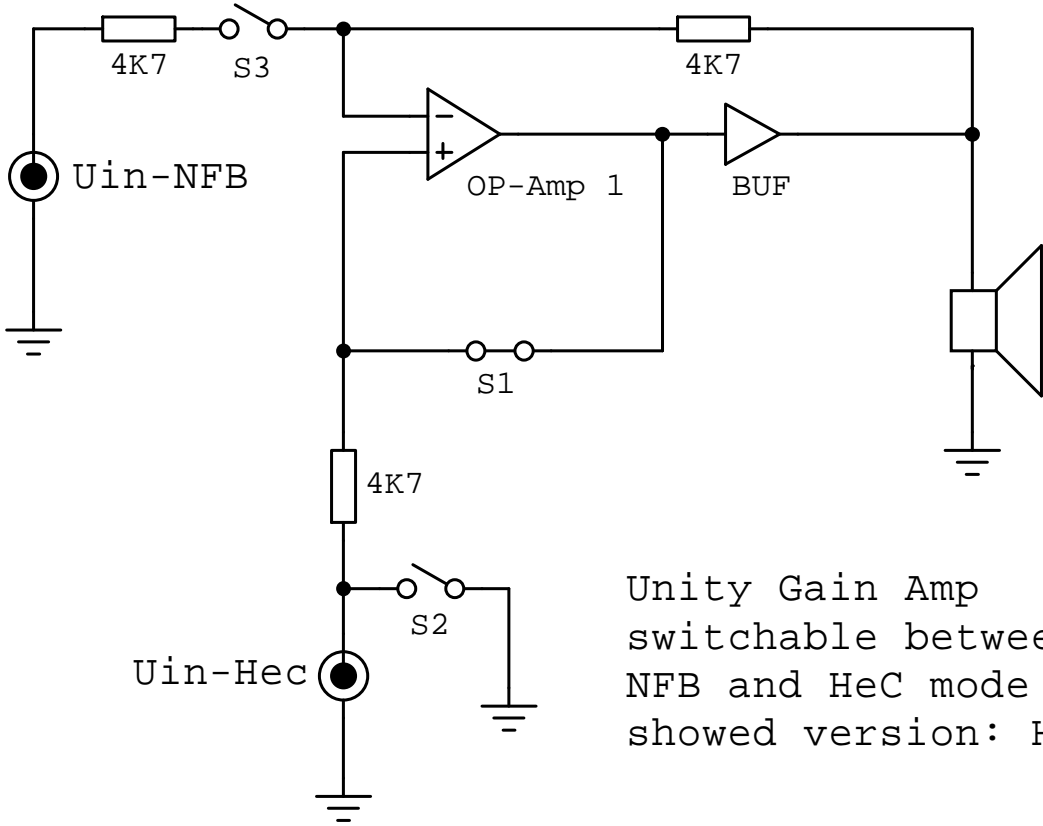

Unity Gain Power Amp
NFB and Hawksford ERCO

www.tiefbassuebertragung.de
Oct. 03. 2009

Unity Gain Amp
switchable between
NFB and HeC mode
showed version: HeC

Unity Gain Amp
switchable between
NFB and HeC mode
showed version: NFB