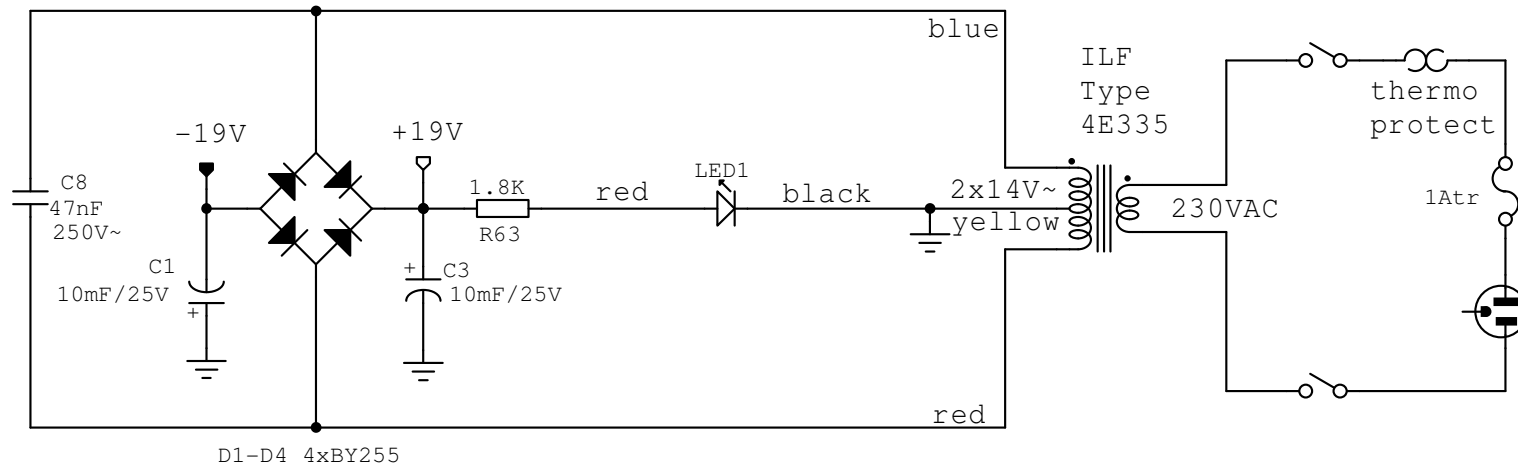

Musical Fidelity A1-X  
 Mainboard ISS7  
 No 0141009  
 Power-Amp

Musical Fidelity A1-X  
Mainboard ISS7  
Line-Amp  
RIAA-Head Amp