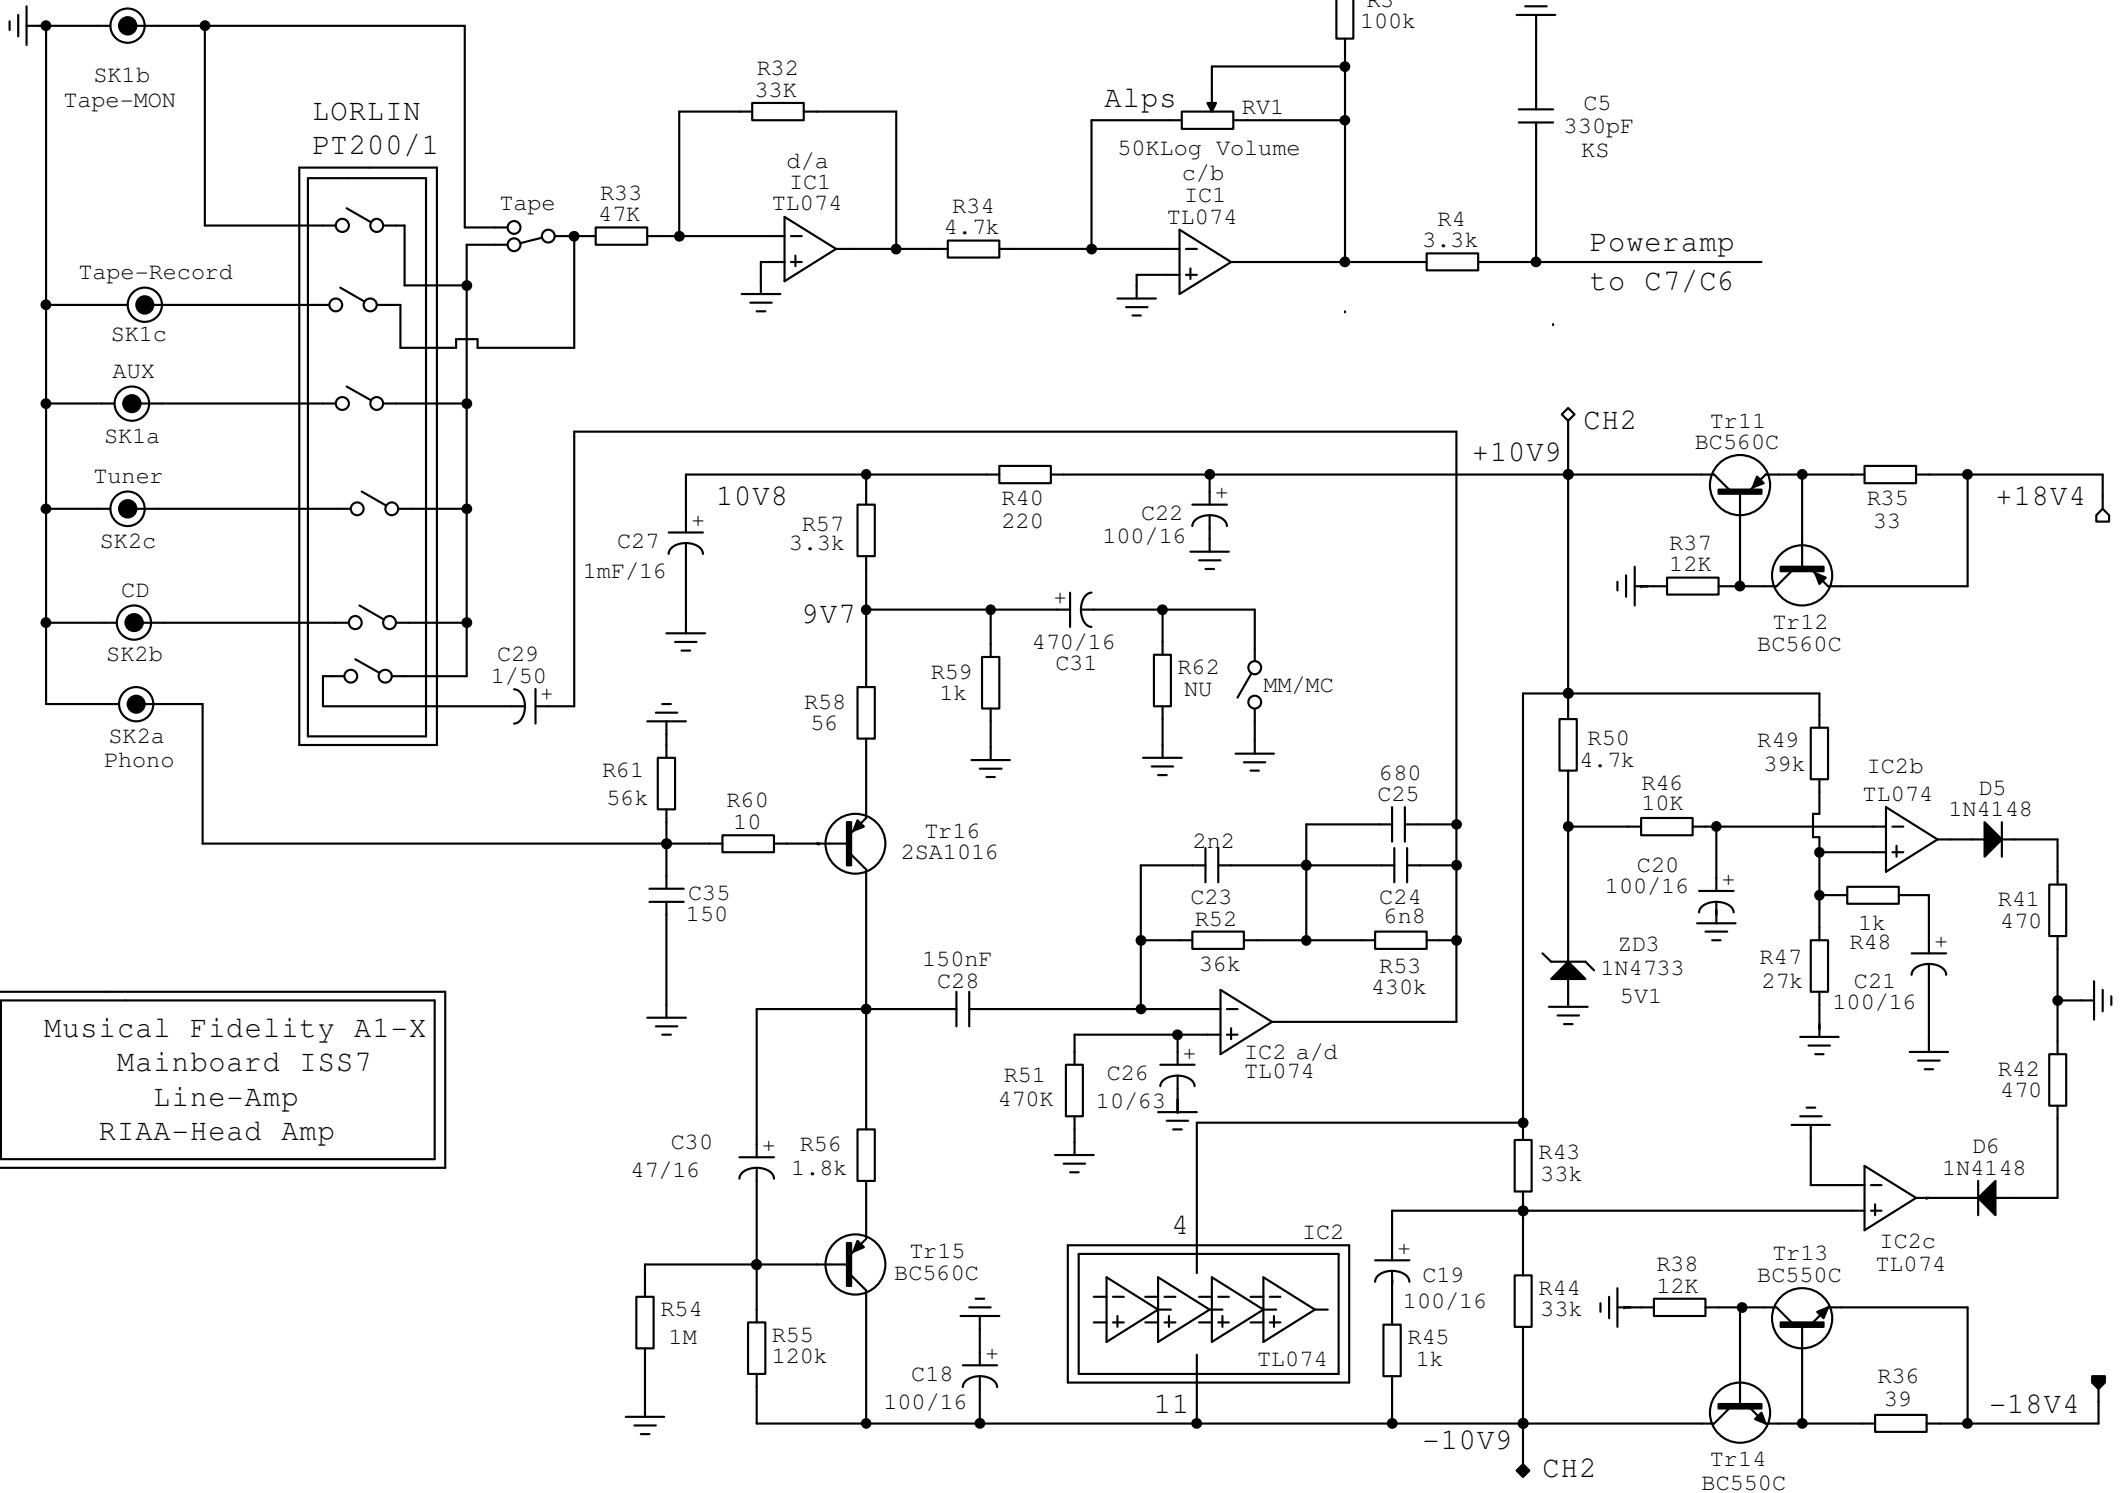

Musical Fidelity A1-X  
 Mainboard ISS7  
 No 0141009  
 Power-Amp

Musical Fidelity A1-X  
Mainboard ISS7  
Line-Amp  
RIAA-Head Amp