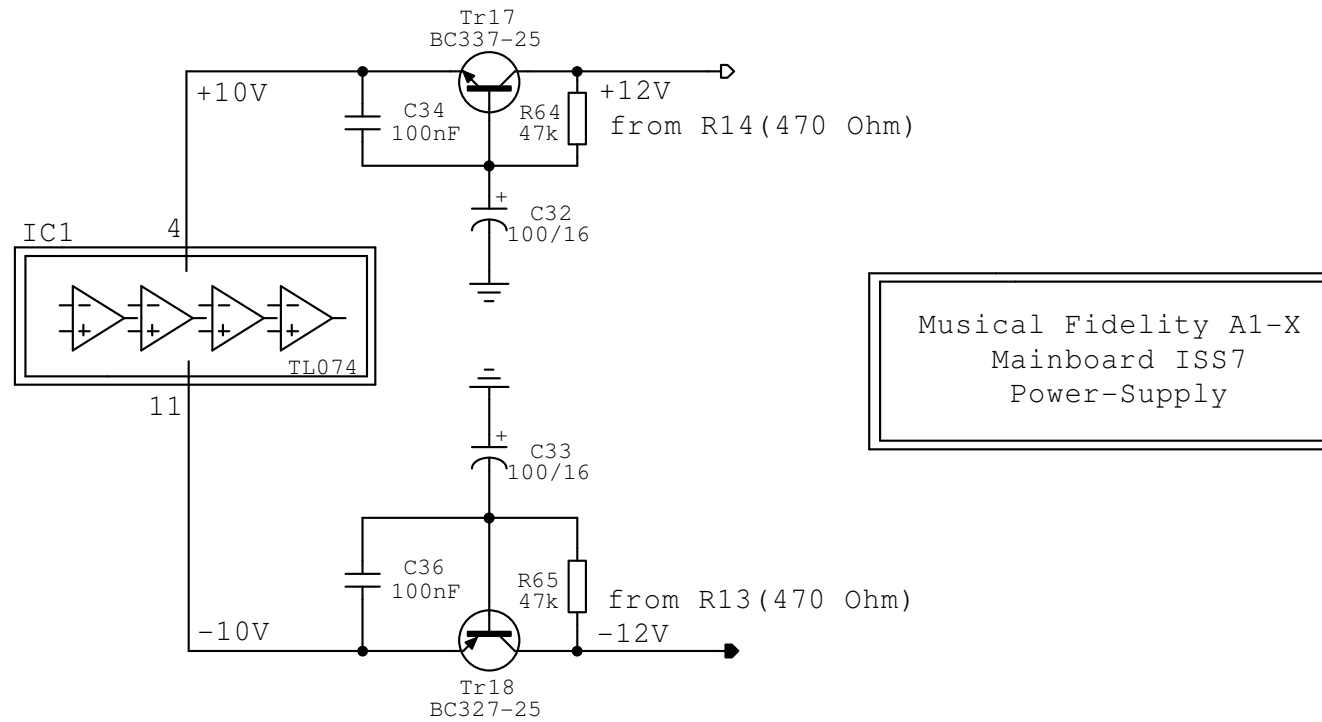

Musical Fidelity A1-X  
 Mainboard ISS7  
 No 0141009  
 Power-Amp

Musical Fidelity A1-X  
Mainboard ISS7  
Line-Amp  
RIAA-Head Amp