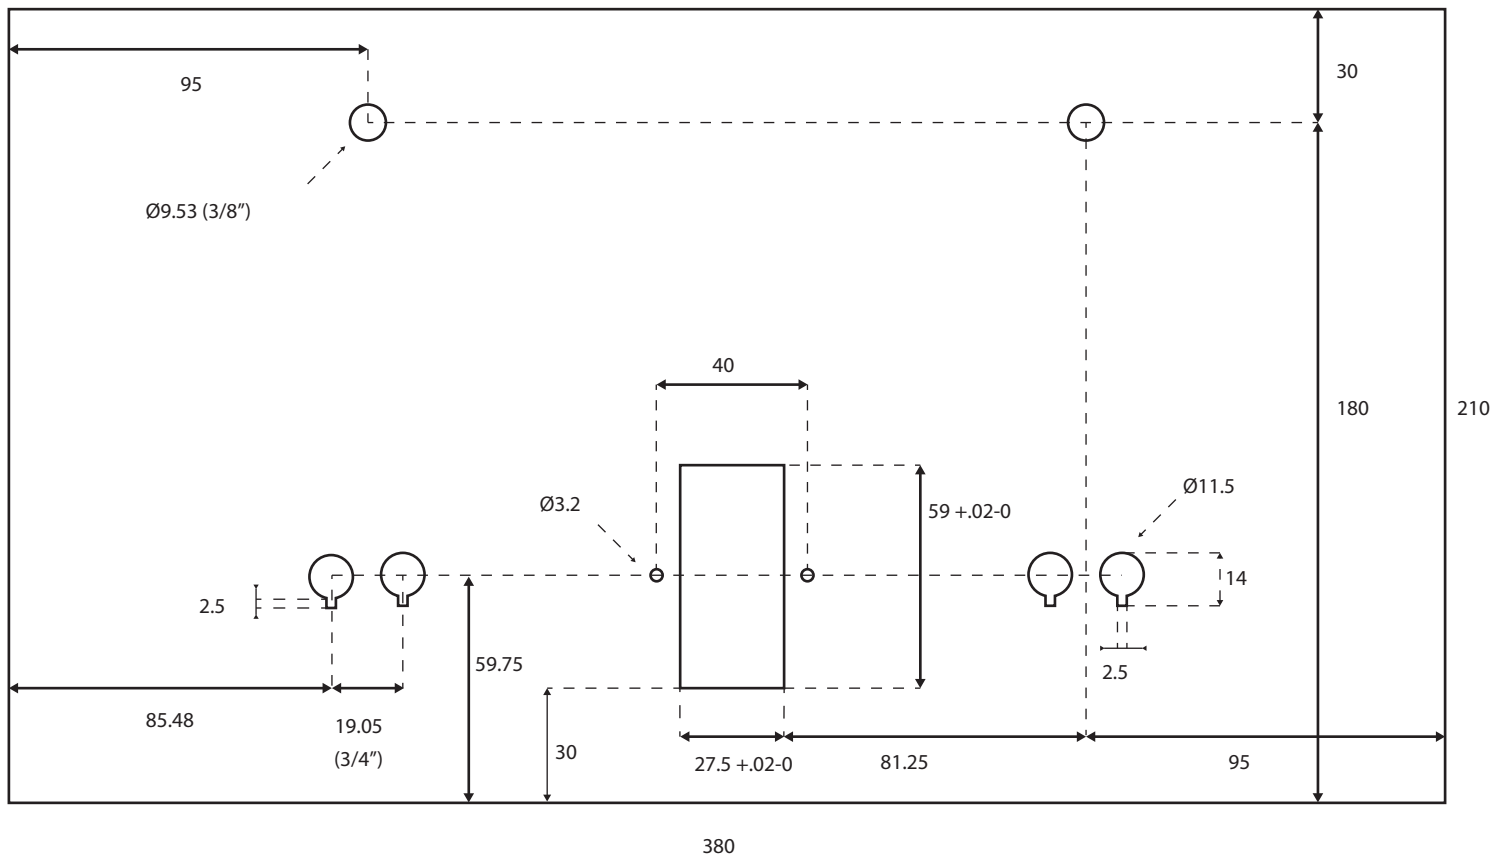

diyAudio chassis back panel cut out specification. All measurements in mm. Scale 2:1.

### 5U 400 back panel

### 4U 300 back panel