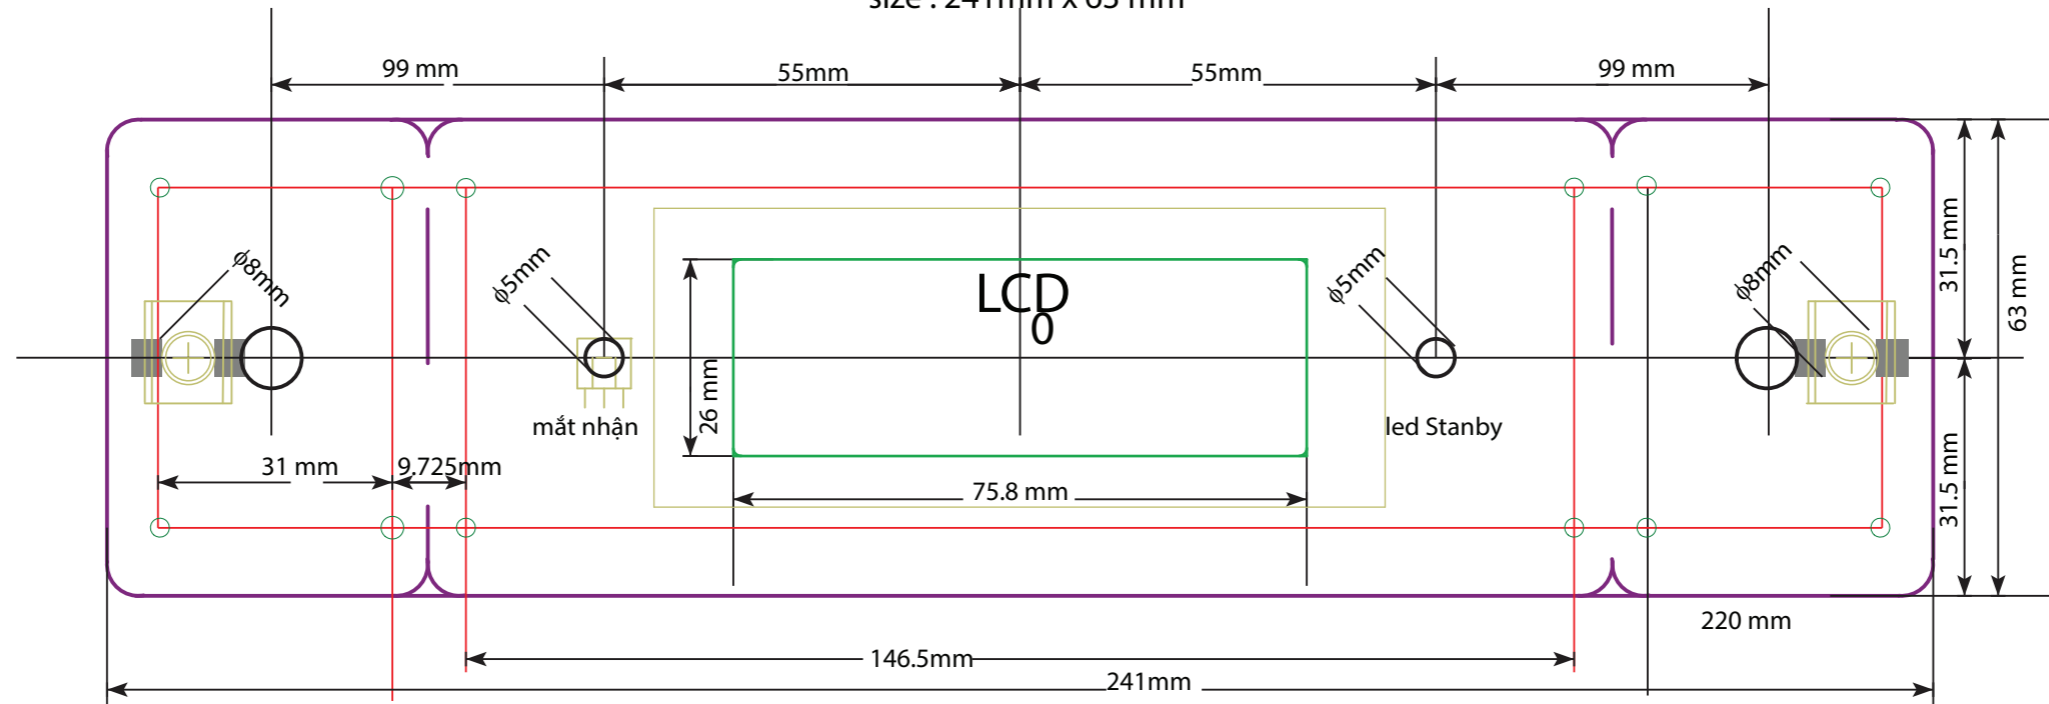

Drawings volume remote control R2R

Design: Andrea-Quanghao

Front volume R2R

size : 241mm x 63 mm

pdf file print 100%

back volume R2R

Size : 241mm x 59.5 mm