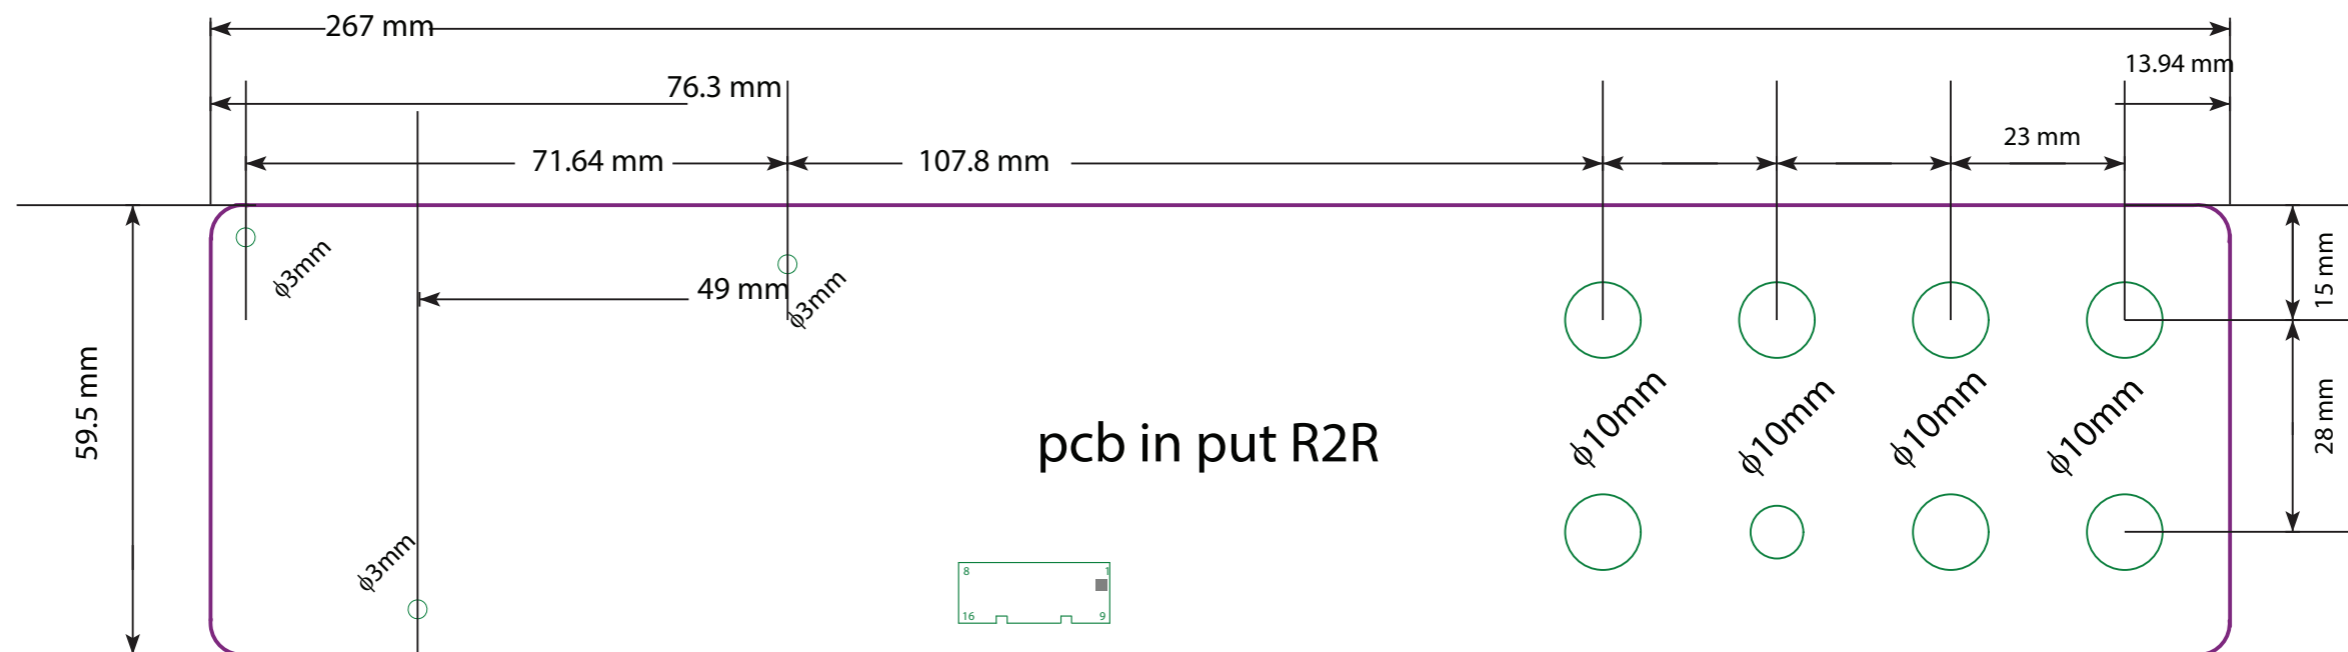

Drawings volume remote control R2R

Design: Andrea-Quanghao

Front volume R2R

size : 241mm x 63 mm

pdf file print 100%

back volume R2R

Size : 241mm x 59.5 mm