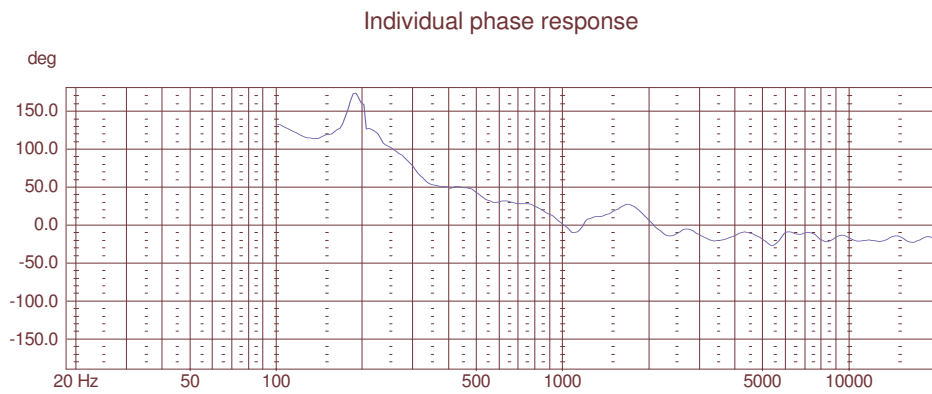

1 WAY ADVANCED FILTER

Snapshot

Tue Sep 20 18:21:09 2005