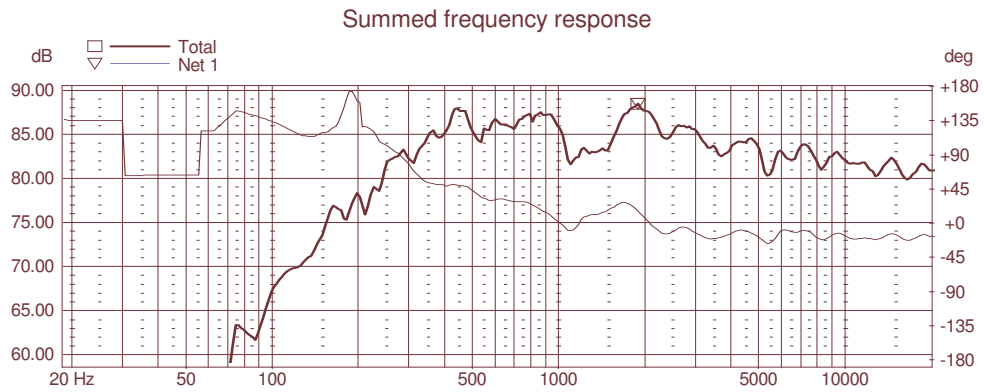

1 WAY ADVANCED FILTER

Snapshot

Tue Sep 20 18:21:09 2005