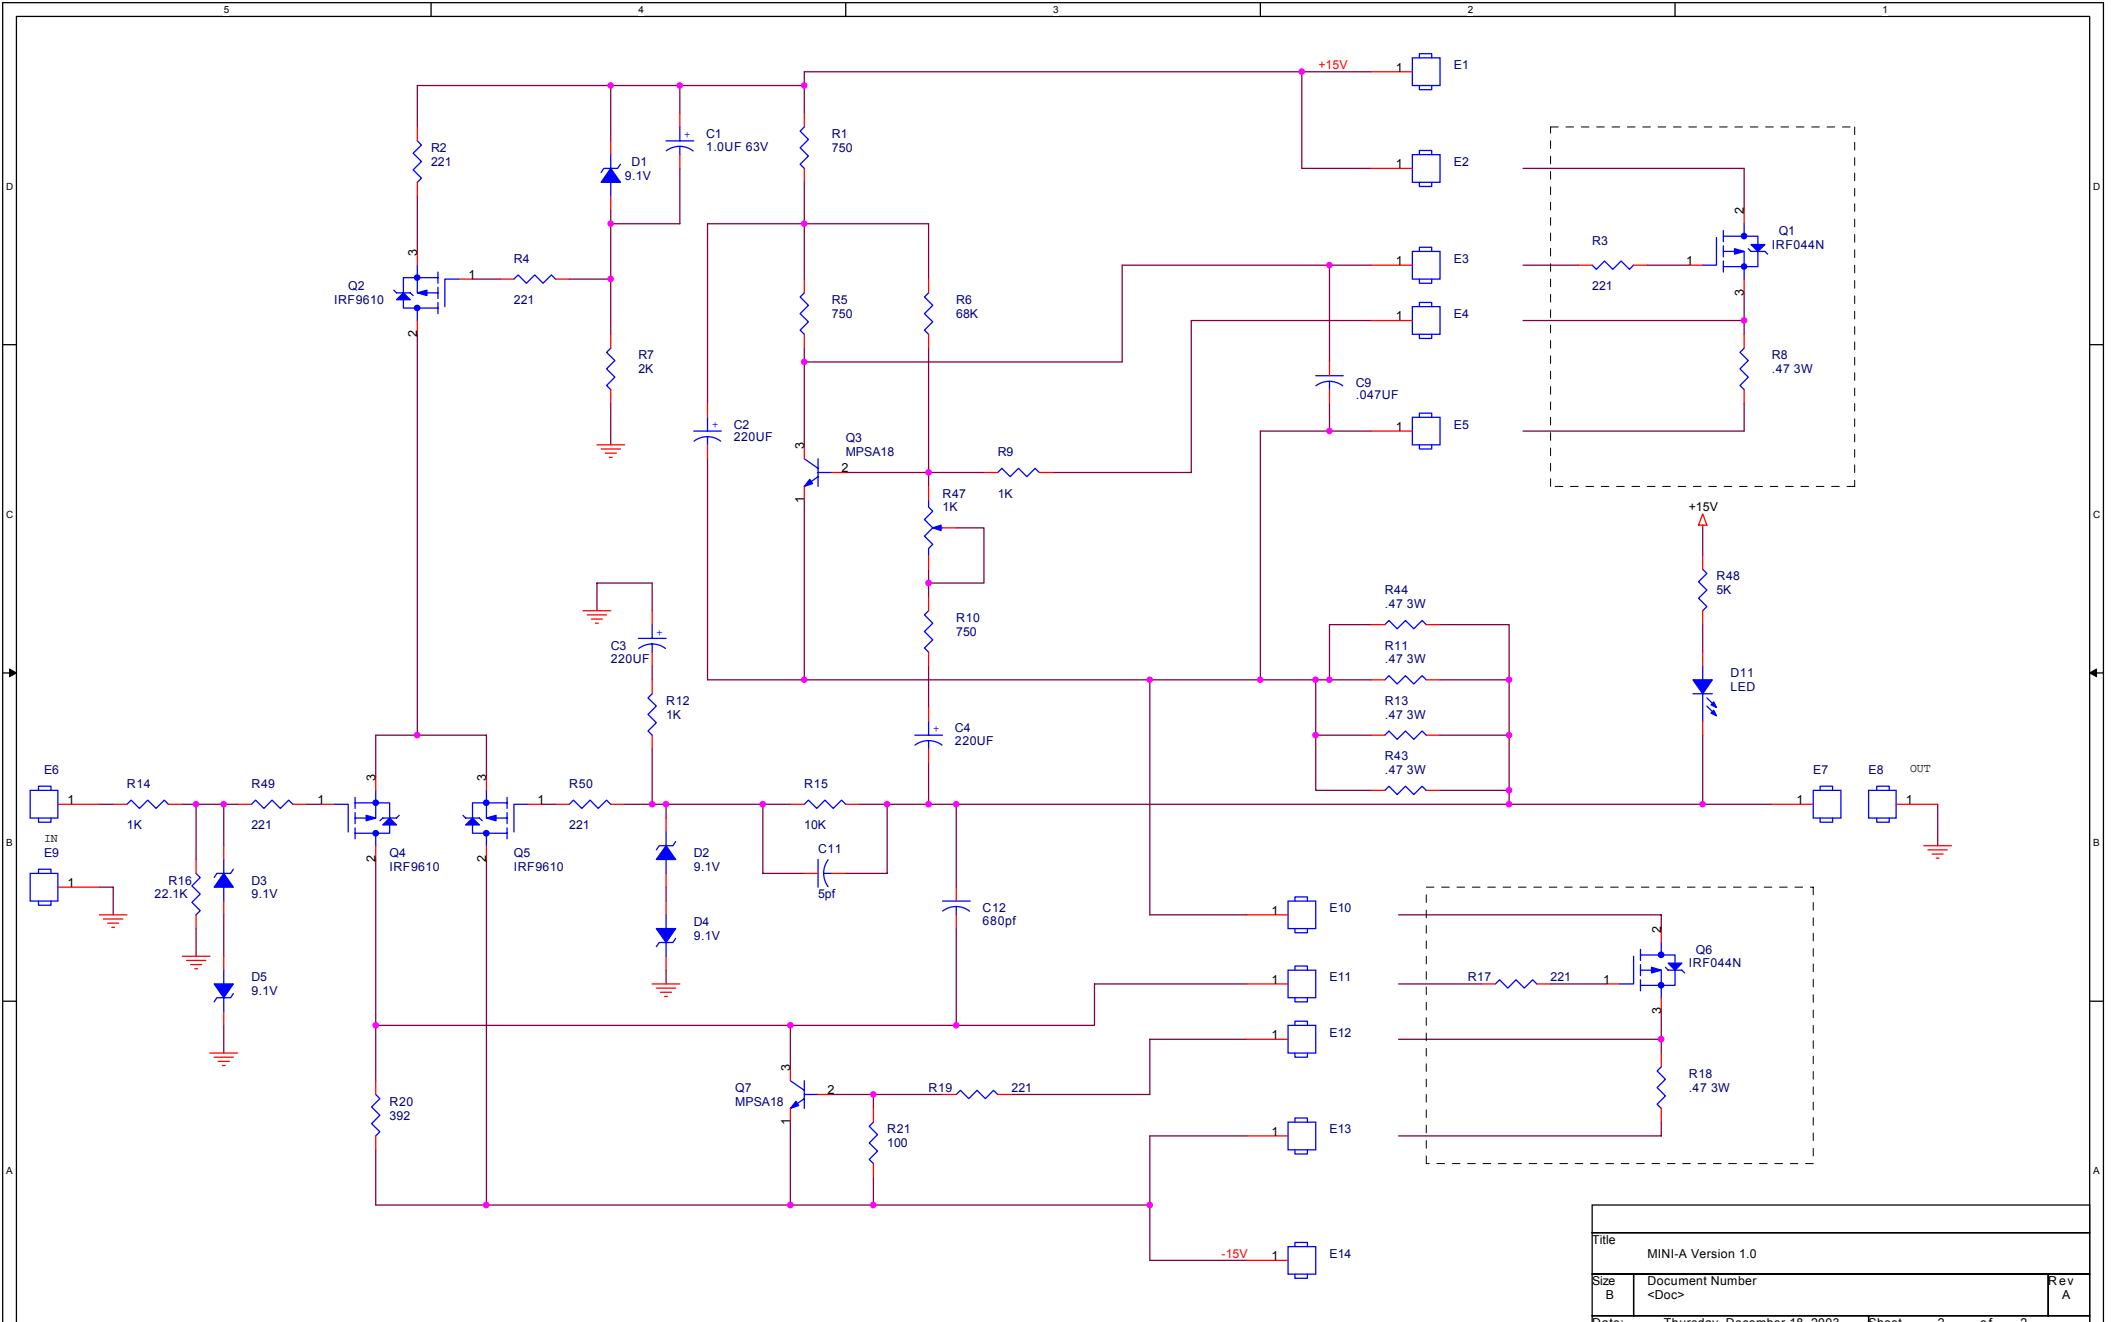

PRIMARY SILK SCREEN

Title		
MINI-A Version 1.0		
Size	Document Number	Rev
B	<Doc>	A
Date:	Thursday, December 18, 2003	Sheet 2 of 2