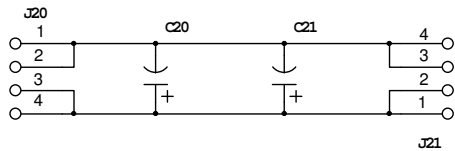

F5X Balanced Power Amplifier  
Standard Configuration Version 1.0  
XEN Audio 2011

+VE Filter

2 EACH

2 EACH

-VE Filter

+VE Regulator

-VE Regulator