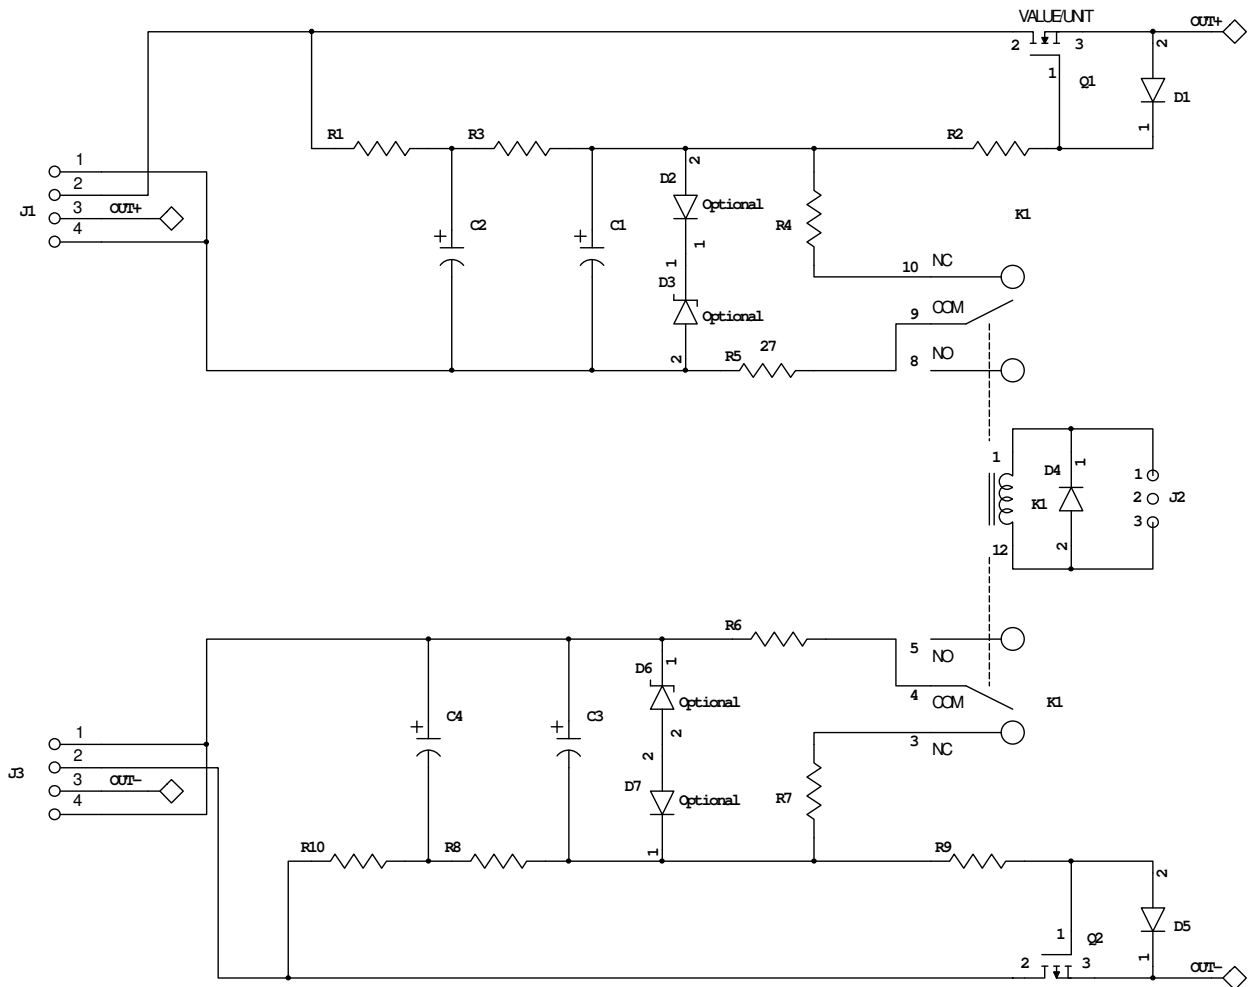

F5X Balanced Power Amplifier  
Standard Configuration Version 1.0  
XEN Audio 2011

+VE Filter

2 EACH

2 EACH

-VE Filter

+VE Regulator

-VE Regulator