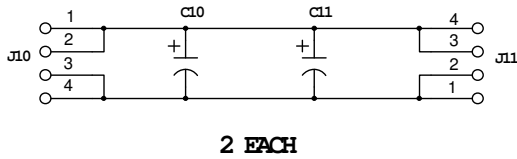

F5X Balanced Power Amplifier  
Standard Configuration Version 1.0  
XEN Audio 2011

+VE Filter

2 EACH

2 EACH

-VE Filter

+VE Regulator

-VE Regulator