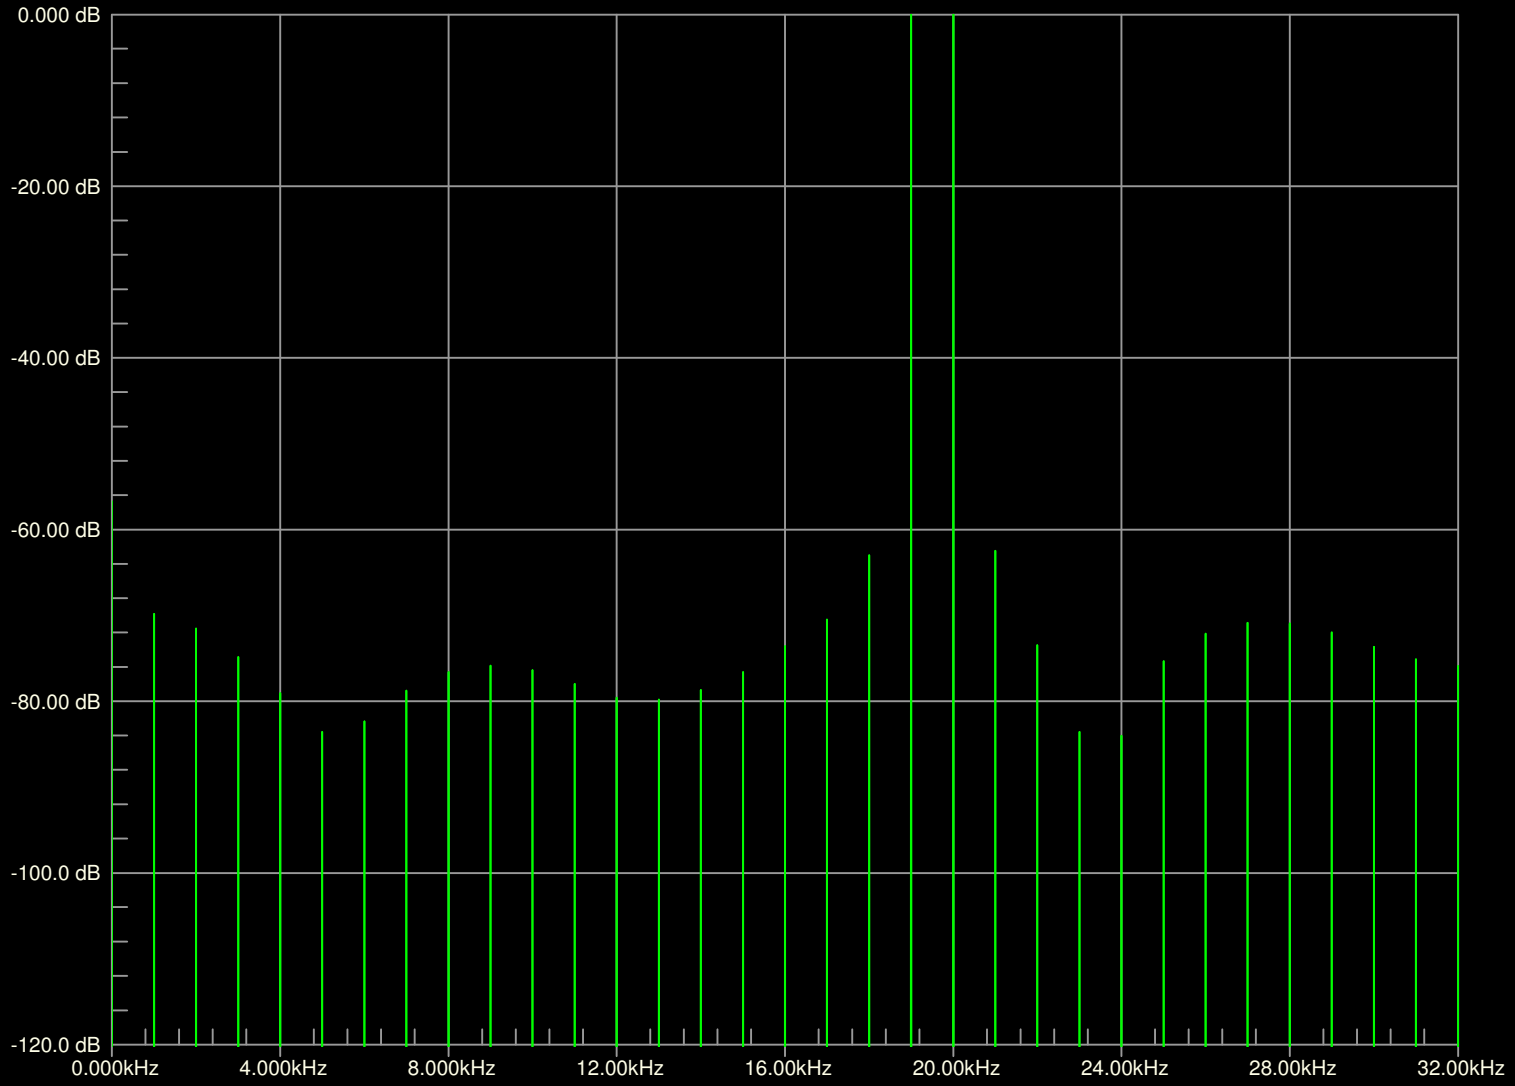

www.passlabs.com

<http://www.stereophile.com/solidpoweramps/674/index9.html>

http://peufeu.free.fr/audio/schemas/Pass_Aleph_3.pdf

A: c1_1

A: c1_1

STEREOPHILE Pass Aleph 3 HF intermod spectrum at 26.7W into 4 ohms dBr vs Hz