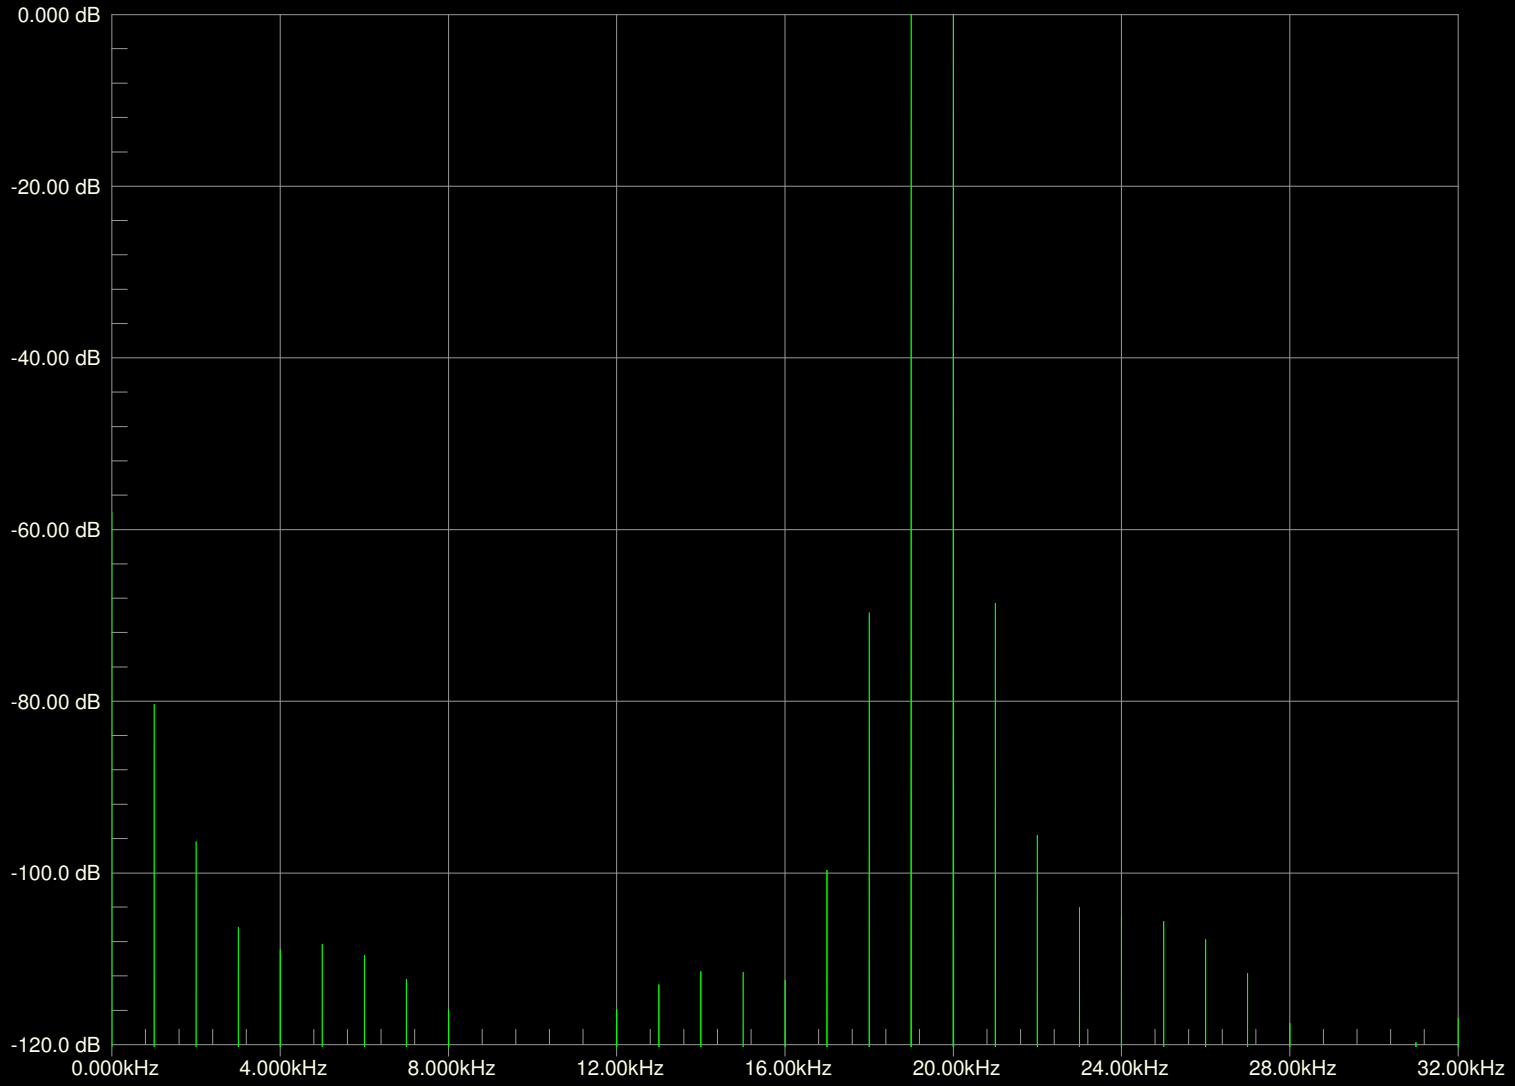

www.passlabs.com

<http://www.stereophile.com/solidpoweramps/674/index9.html>

http://peufeu.free.fr/audio/schemas/Pass_Aleph_3.pdf

A: c1_1

A: c1_1

STEREOPHILE Pass Aleph 3 HF intermod spectrum at 26.7W into 4 ohms dBr vs Hz