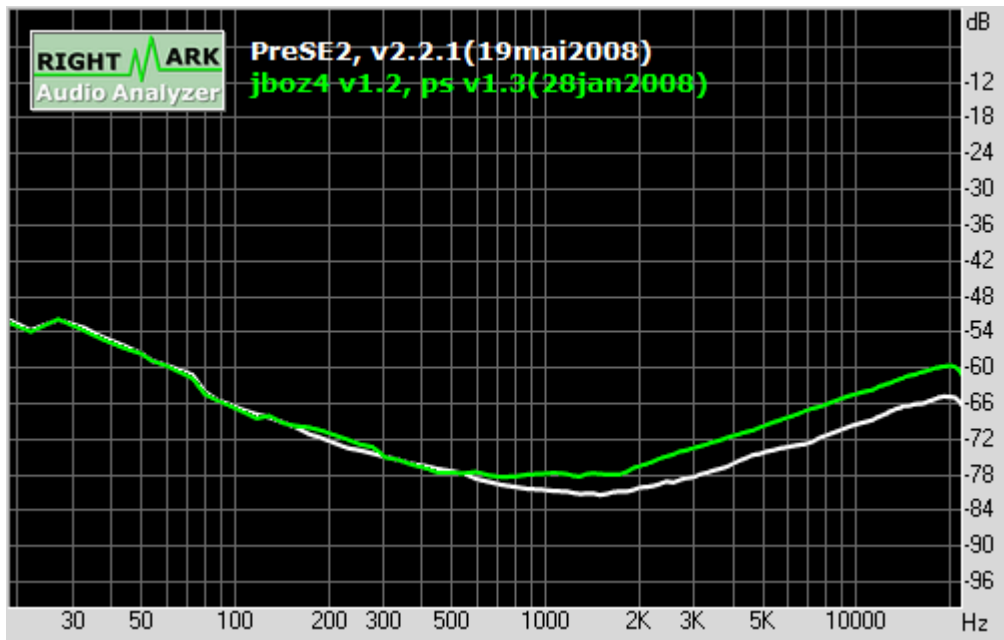

Intermodulation distortion

Stereo crosstalk

This report was generated by RightMark Audio Analyzer 5.5