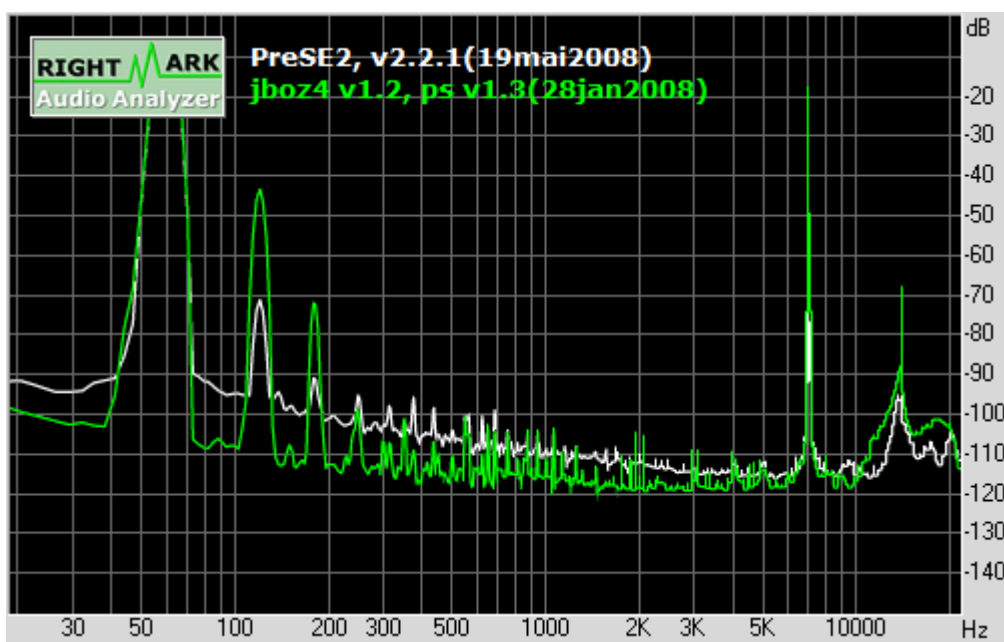

Intermodulation distortion

Stereo crosstalk

This report was generated by RightMark Audio Analyzer 5.5