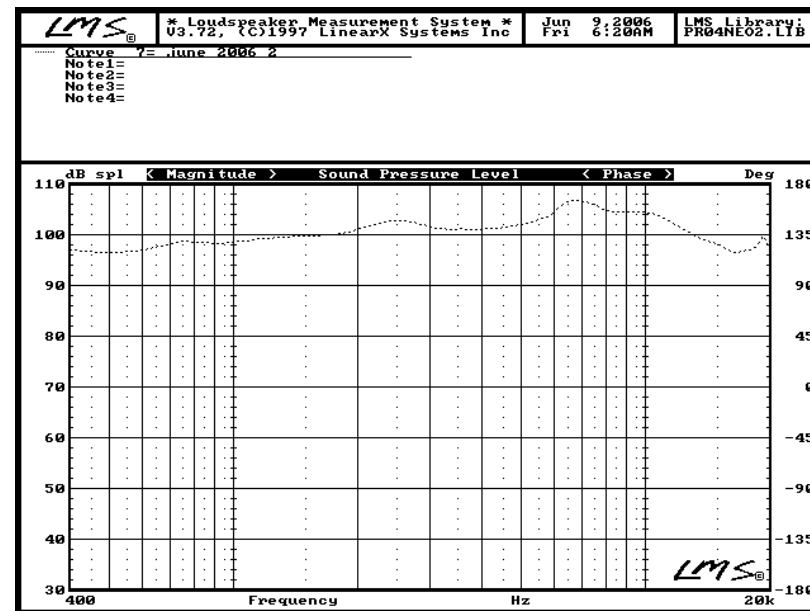

MAX Professional

PR04neo High SPL mid high

FEATURES:

Ultra wide band width. High sensitivity and clarity. Advance technology motor.
Excellent for horn loaded and high SPL single point source systems.
Alternative to compression drivers. Low power compression. Great tone quality.
Models available with moisture resistant cone.

FS	Qts	Qes	QMS	Sd/sqM	BL	N0%	Sensitivity	Mms	x-max	Vas	Power/AES	Imp	DCR
105hz	.115	.1198	3.038	.0052	10.646Tm	2.271%	95.58dB	3.952g	1.5mm	2.42L	100w RMS	8ohm	5.2ohm

The Canadian Loudspeaker Corp. 25 Curity Ave #2A 416-285-5585 Fax 416-782-1757 www.maxspeakers.com