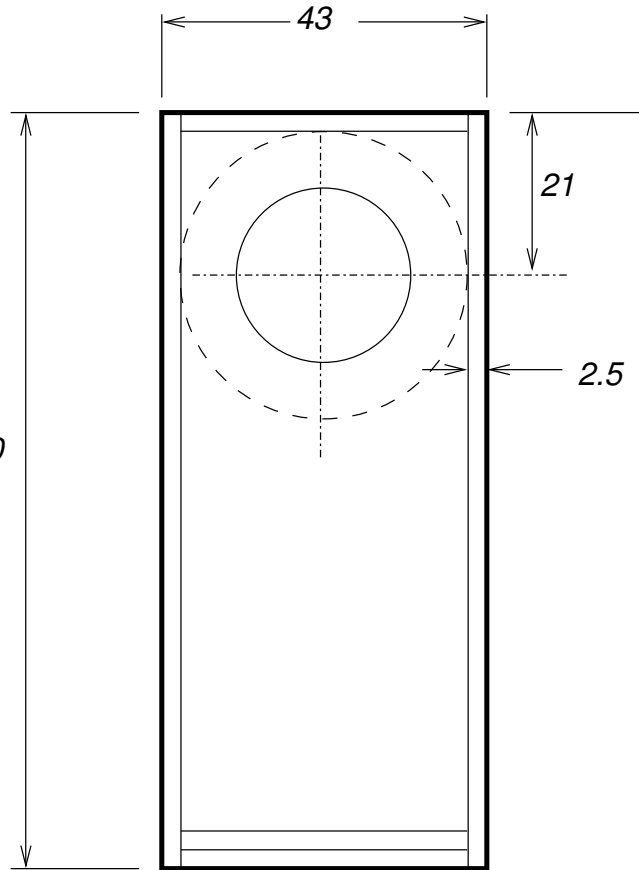

Darbari

*3-way two-enclosure speakers
10-in Dayton RS woofer
6-in Dayton RS midrange
Seas TBFC/G metal dome tweeter*

Internal braces in woofer chamber (20mm ply)

(all dimensions in centimetres)