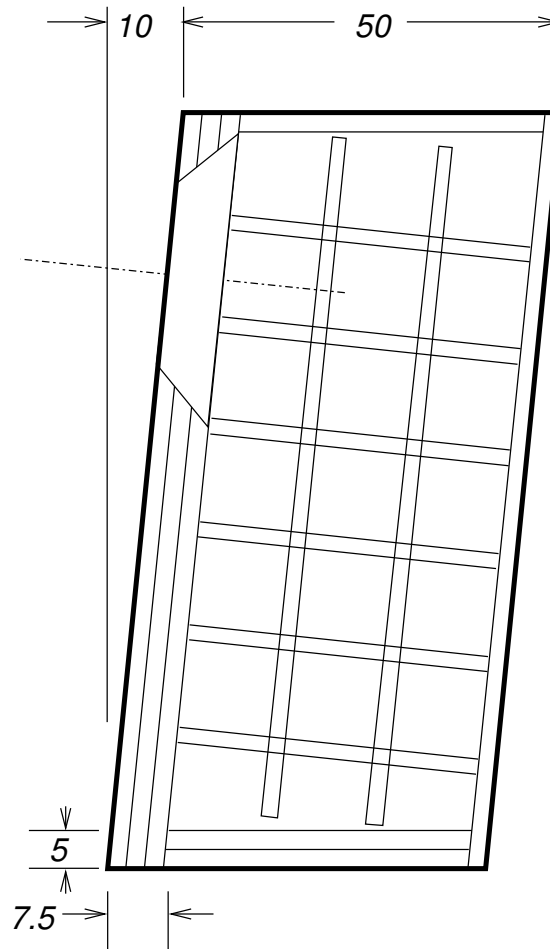

Darbari

*3-way two-enclosure speakers
10-in Dayton RS woofer
6-in Dayton RS midrange
Seas TBFC/G metal dome tweeter*

Internal braces in woofer chamber (20mm ply)

(all dimensions in centimetres)