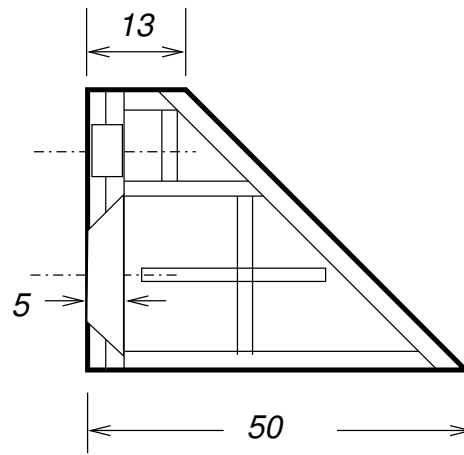

Darbari

*3-way two-enclosure speakers
10-in Dayton RS woofer
6-in Dayton RS midrange
Seas TBFC/G metal dome tweeter*

Internal braces in woofer chamber (20mm ply)

(all dimensions in centimetres)