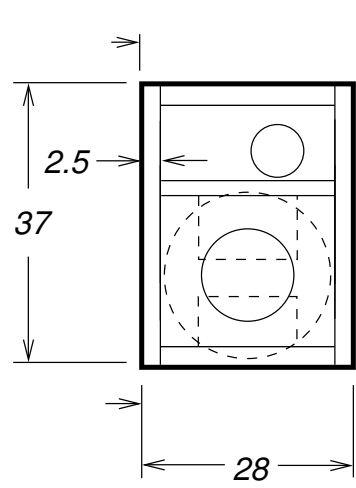

Darbari

*3-way two-enclosure speakers
10-in Dayton RS woofer
6-in Dayton RS midrange
Seas TBFC/G metal dome tweeter*

Internal braces in woofer chamber (20mm ply)

(all dimensions in centimetres)