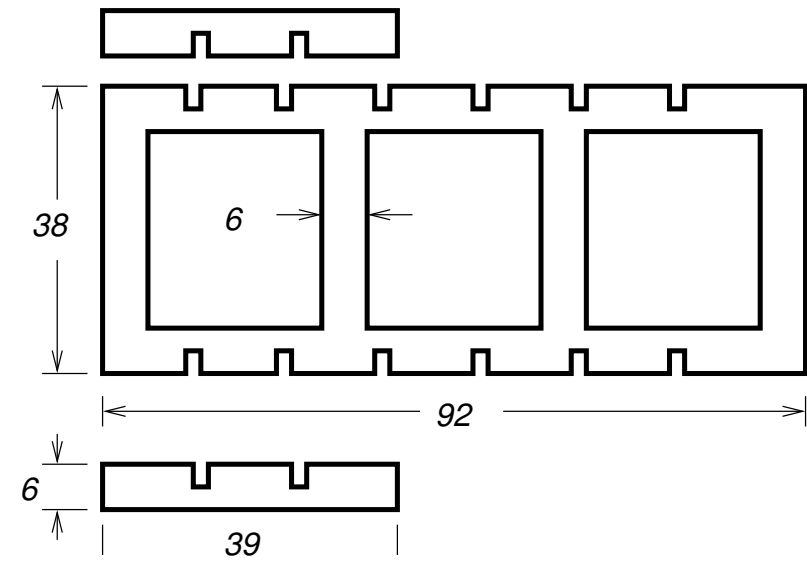

Darbari

*3-way two-enclosure speakers
10-in Dayton RS woofer
6-in Dayton RS midrange
Seas TBFC/G metal dome tweeter*

Internal braces in woofer chamber (20mm ply)

(all dimensions in centimetres)