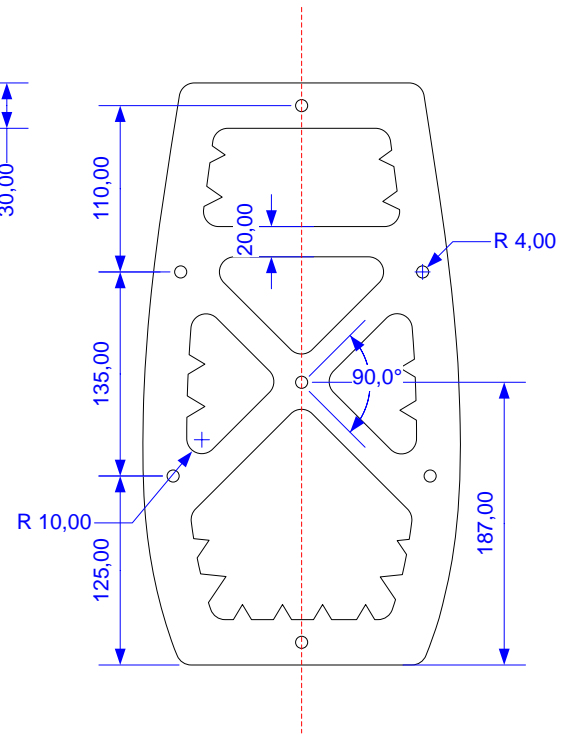

Material: 30 mm birch plywood
 Measurement in millimeters

A top & Bottom
4 Pcs

B Element
14 Pcs

C Element
12 Pcs

Slice F-F