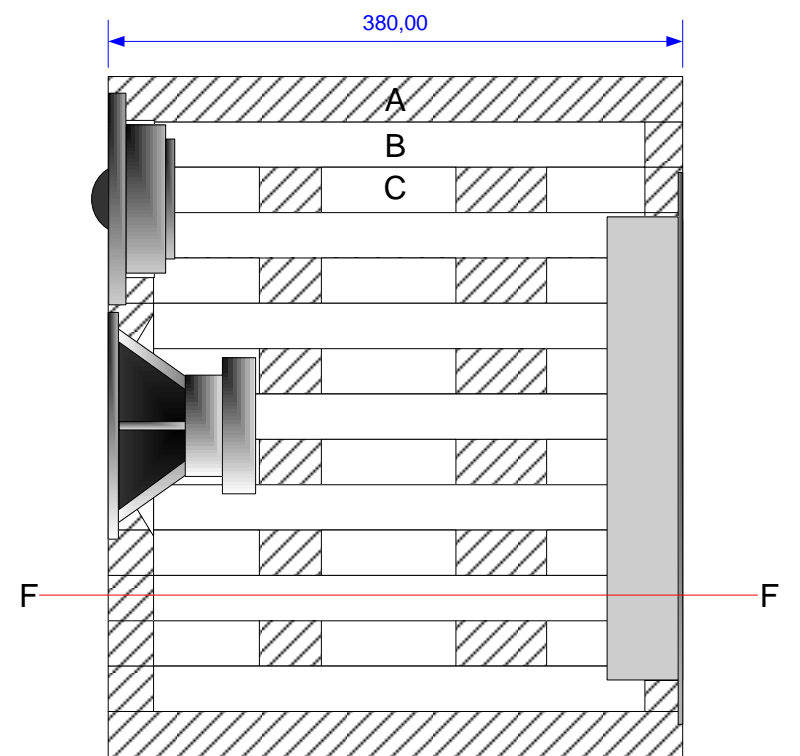

Material: 30 mm birch plywood
 Measurement in millimeters

A top & Bottom
4 Pcs

B Element
14 Pcs

C Element
12 Pcs

Slice F-F