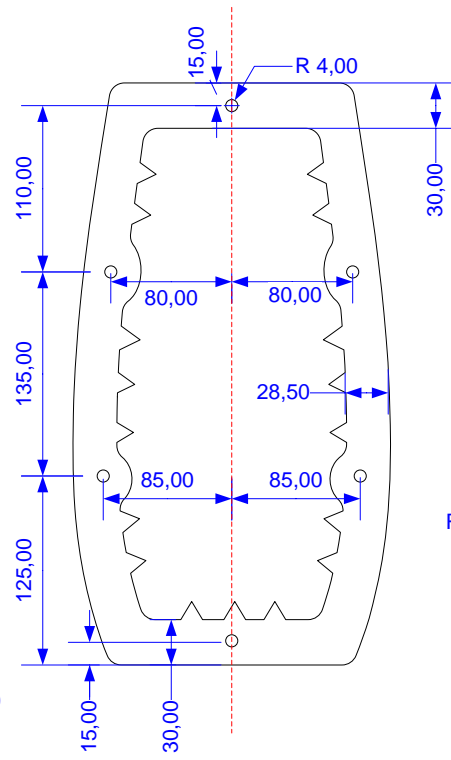

Material: 30 mm birch plywood
 Measurement in millimeters

A top & Bottom
4 Pcs

B Element
14 Pcs

C Element
12 Pcs

Slice F-F