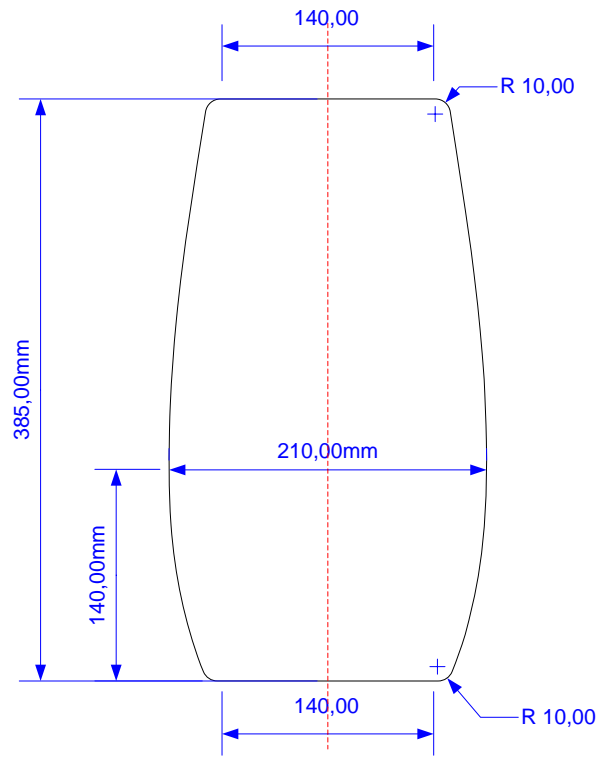

Material: 30 mm birch plywood
 Measurement in millimeters

A top & Bottom
4 Pcs

B Element
14 Pcs

C Element
12 Pcs

Slice F-F