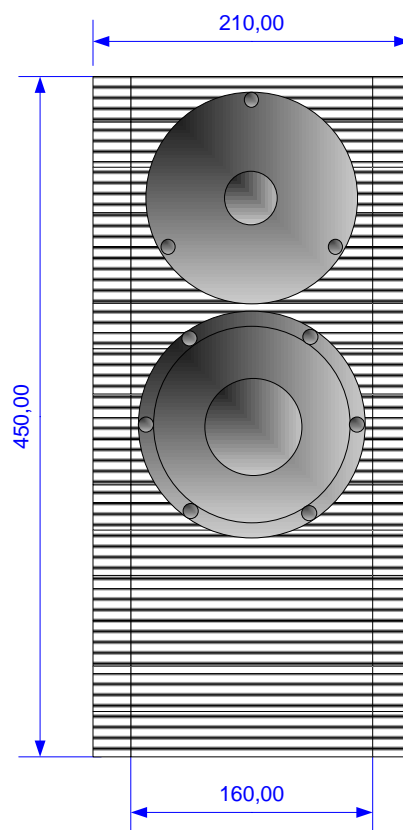

Material: 30 mm birch plywood
 Measurement in millimeters

A top & Bottom
4 Pcs

B Element
14 Pcs

C Element
12 Pcs

Slice F-F