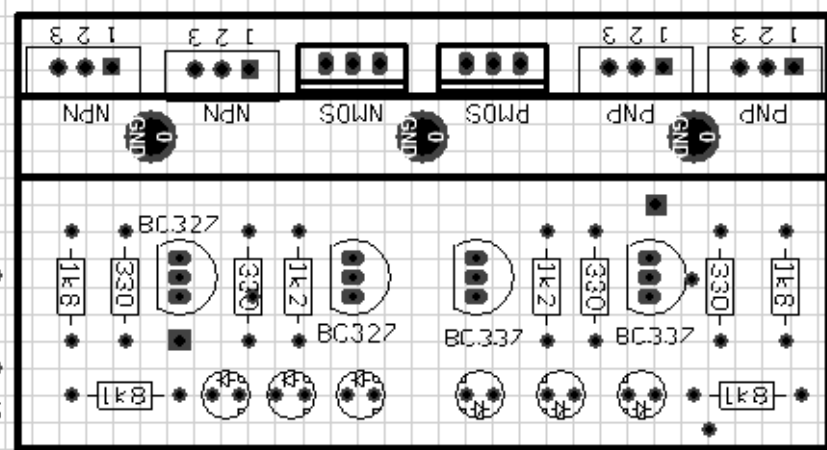

PARADISE R2
Phono Stage
MPP Team 2012

Bridge after testing