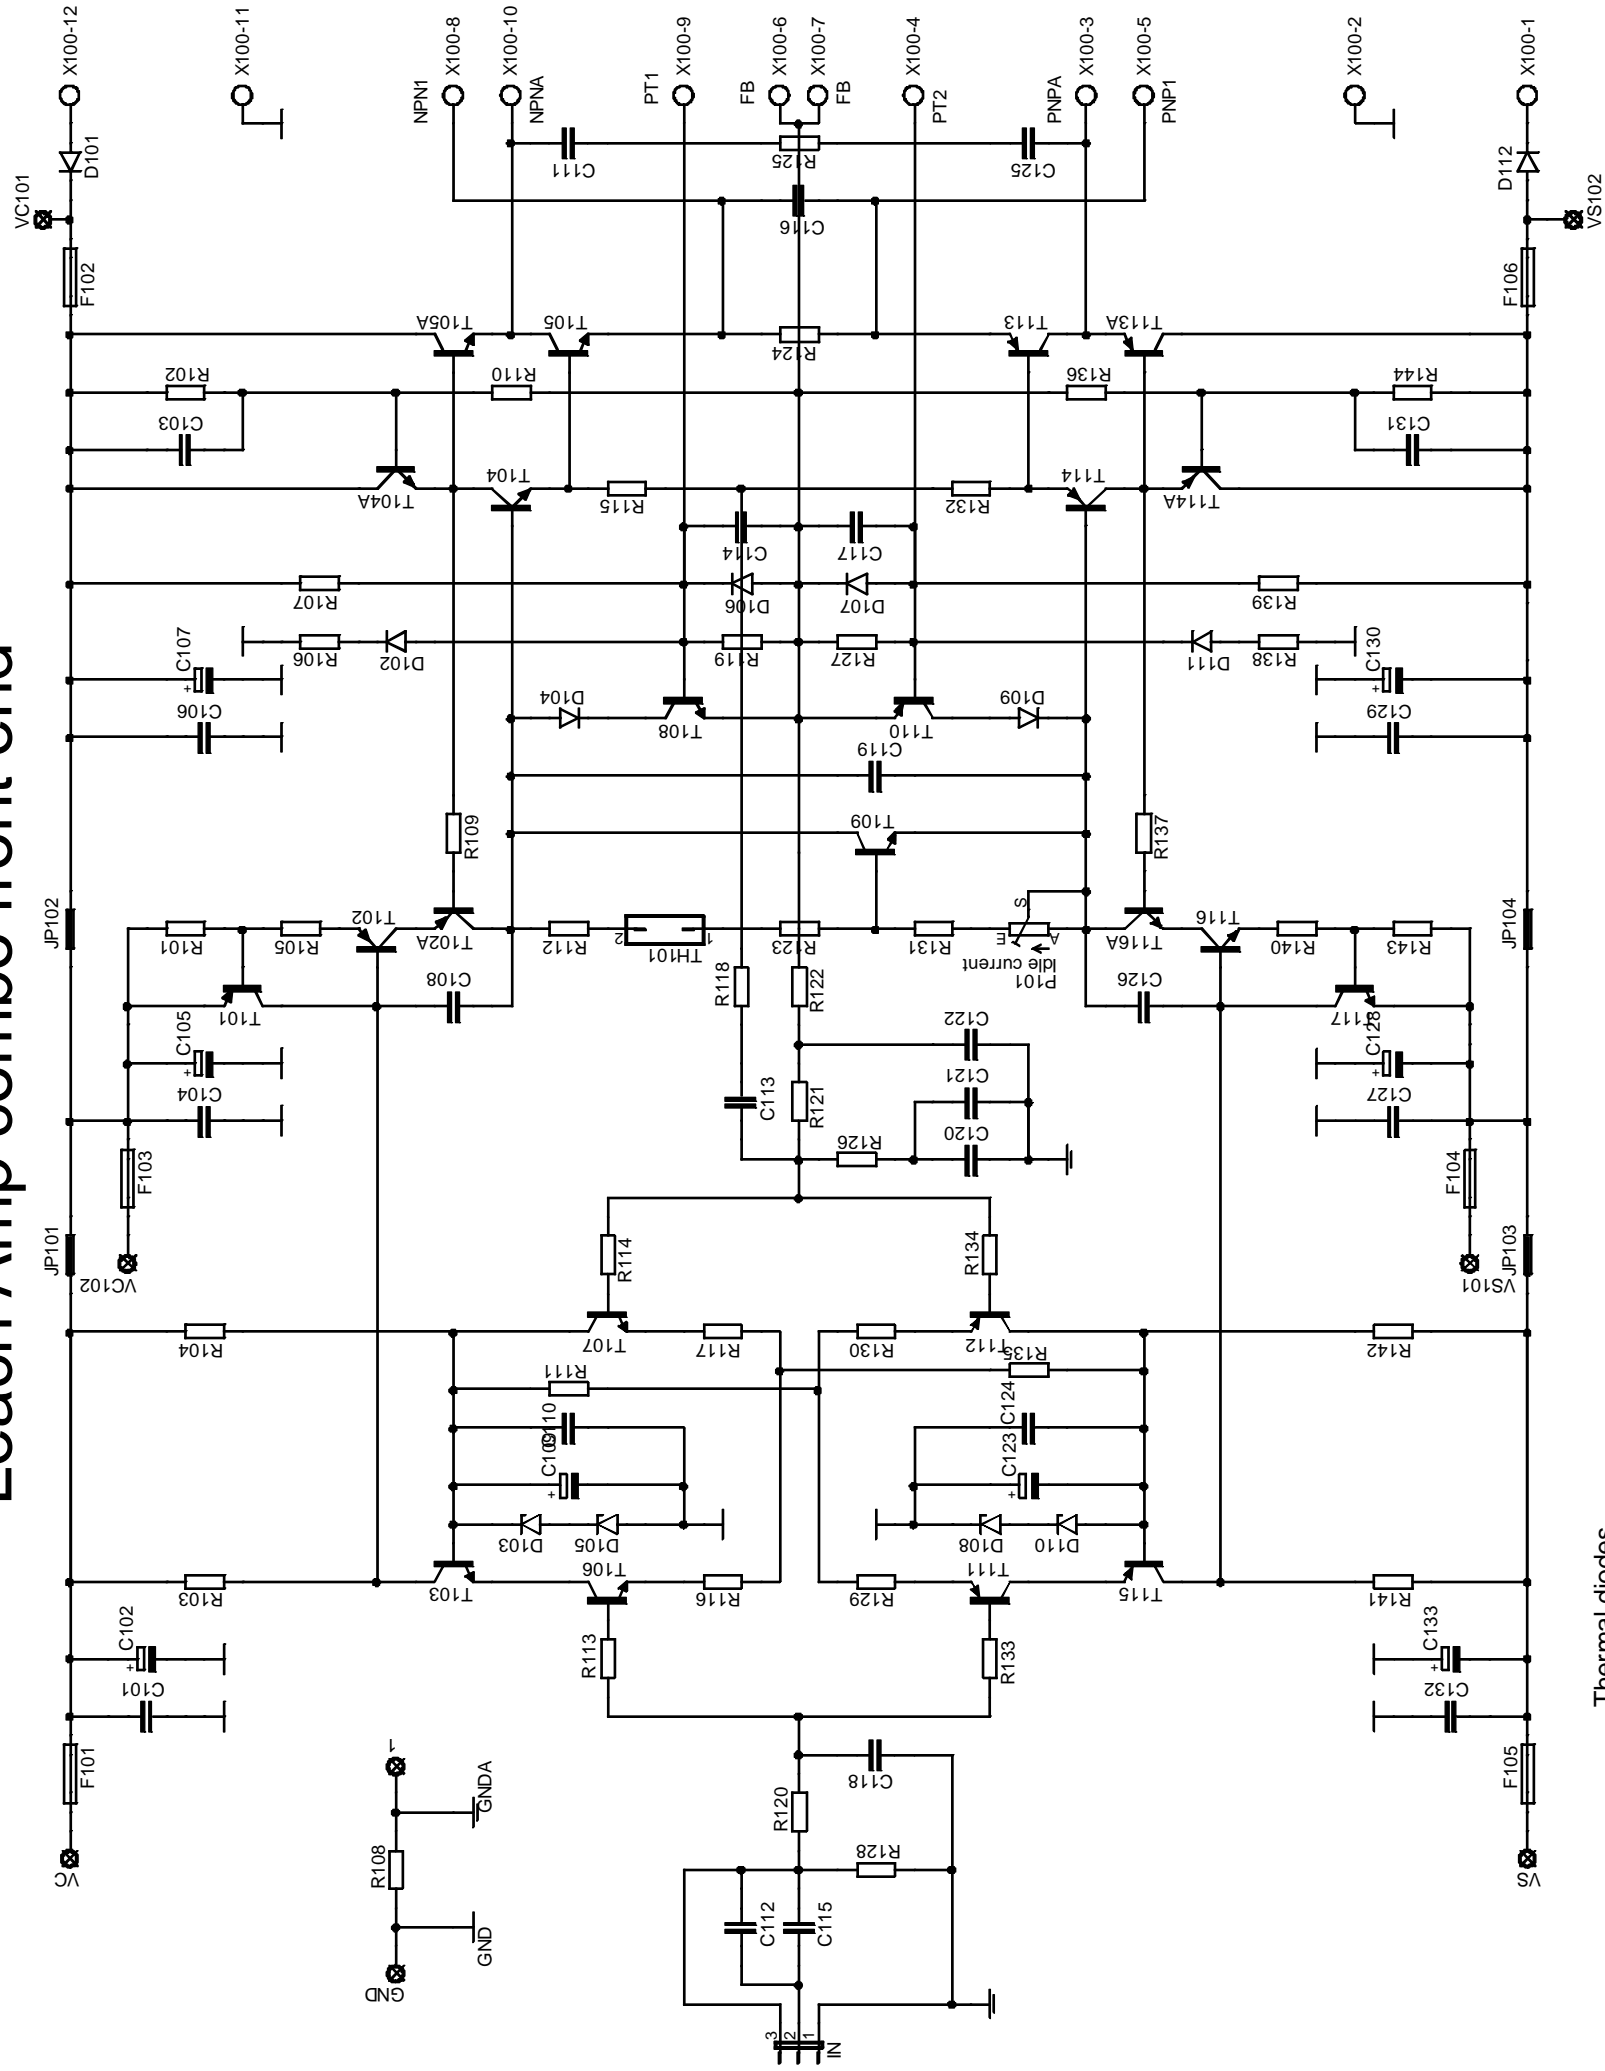

Leach Amp combo front end

Thermal diodes

TITLE: Super Leach ver 7.2

Notes:
Based on original design by W. Marshall Leach

(C) Jens Nørnølle Rasmussen

Date: 24-02-2008 09:30:38

Sheet: 1/3

Super Leach power stage

TITLE: Super Leach ver 7.2

Notes:

(C) Jens Nørnølle Rasmussen

Date: 24-02-2008 09:30:38

Sheet: 2/3

Leach power stage

TITLE: Super Leach ver 7.2

Notes: