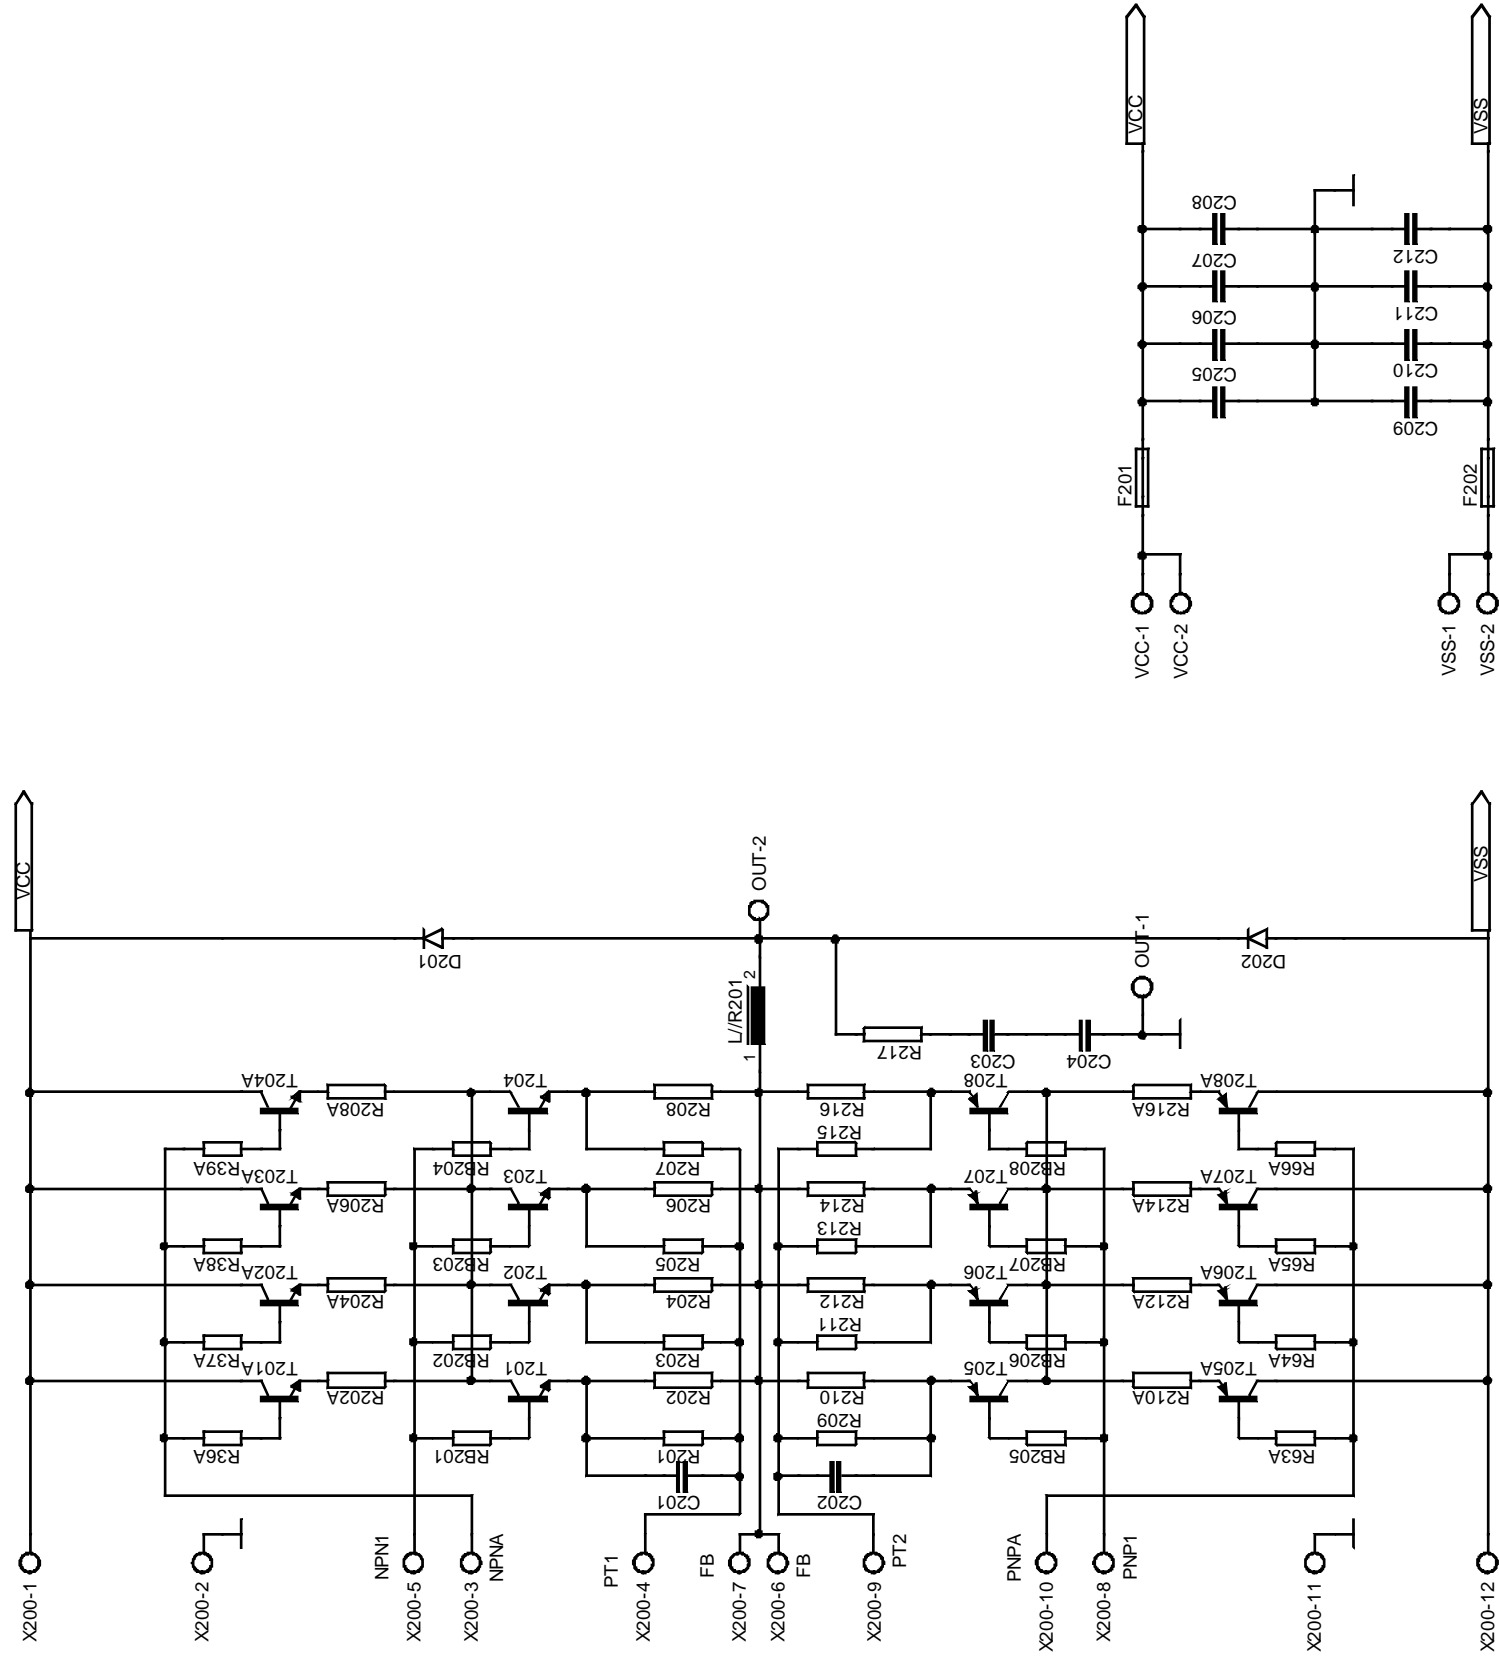

Leach Amp combo front end

Thermal diodes

TITLE: Super Leach ver 7.2

Notes:
Based on original design by W. Marshall Leach

(C) Jens Nørnølle Rasmussen

Date: 24-02-2008 09:30:38

Sheet: 1/3

Super Leach power stage

TITLE: Super Leach ver 7.2

Notes:

(C) Jens Nørnølle Rasmussen

Date: 24-02-2008 09:30:38

Sheet: 2/3

Leach power stage

TITLE: Super Leach ver 7.2

Notes: