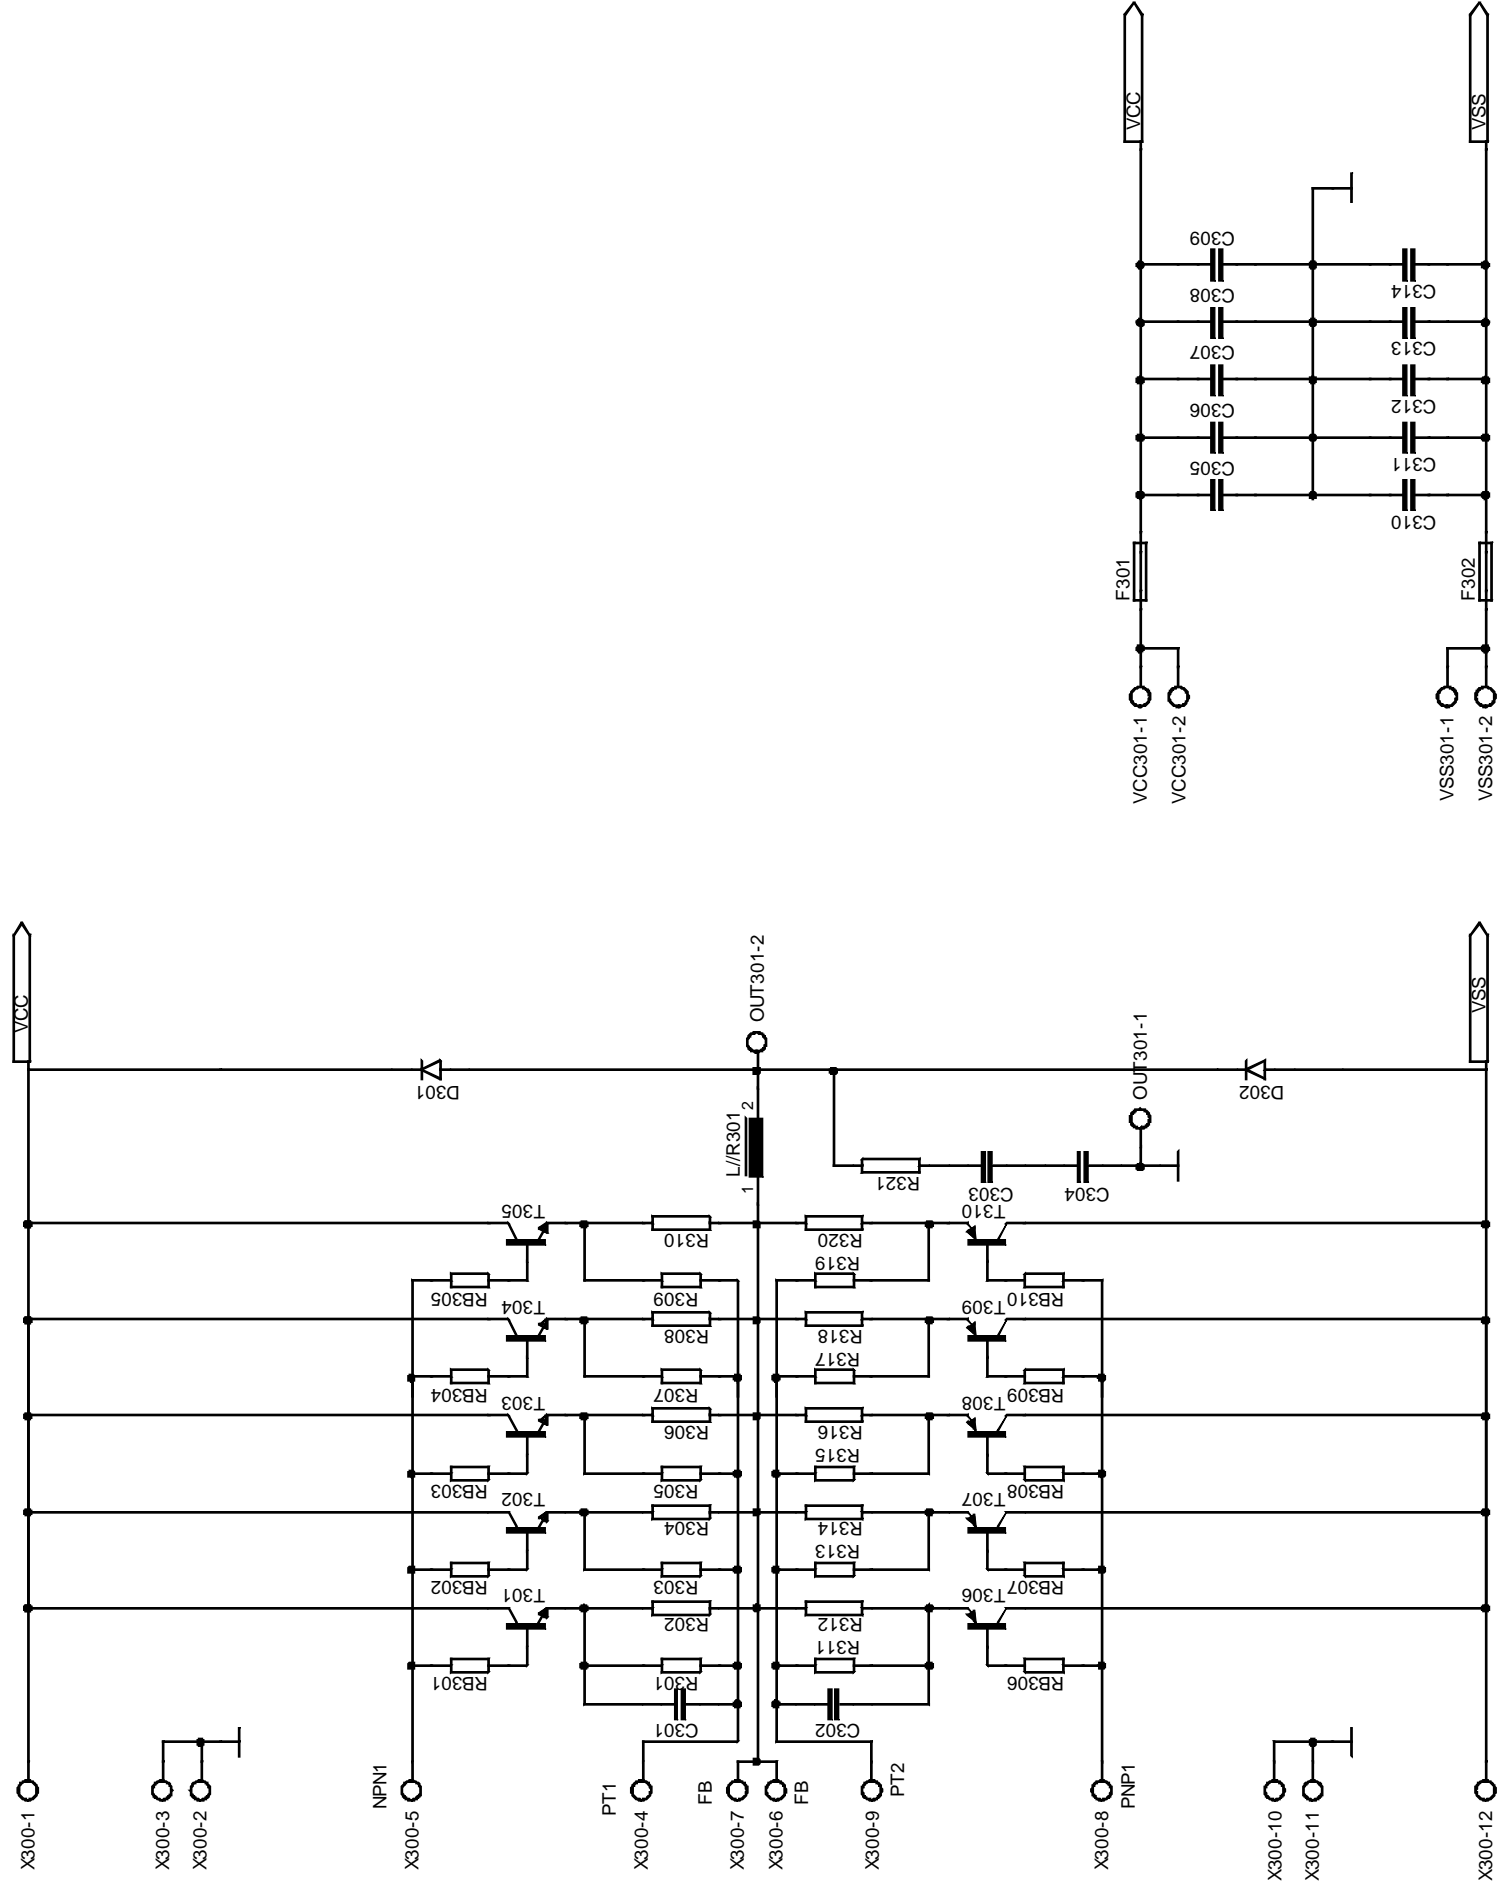

Leach Amp combo front end

Thermal diodes

TITLE: Super Leach ver 7.2

Notes:
Based on original design by W. Marshall Leach

(C) Jens Nørnølle Rasmussen

Date: 24-02-2008 09:30:38

Sheet: 1/3

Super Leach power stage

TITLE: Super Leach ver 7.2

Notes:

(C) Jens Nørnølle Rasmussen

Date: 24-02-2008 09:30:38

Sheet: 2/3

Leach power stage

TITLE: Super Leach ver 7.2

Notes: