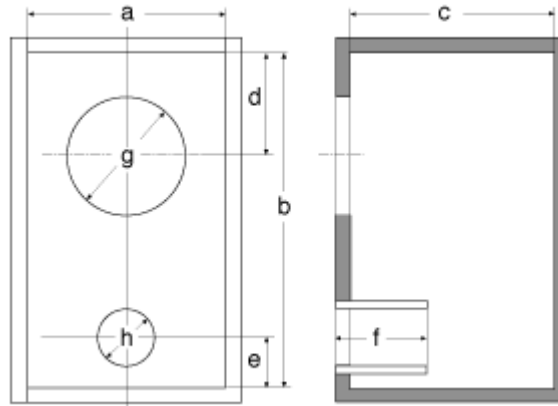

Recommended Enclosures

**Recommended Bass Reflex Type Enclosure for Full Range Components**

	<b>FX120 FF125K</b>	<b>FX200</b>	<b>FF165K</b>	<b>FF225K</b>	<b>F120A</b>	<b>F200A</b>
<b>a</b>	175mm 6.88"	250mm 9.84"	250mm 9.84"	300mm 11.81"	180mm 7.08"	300mm 11.81"
<b>b</b>	295mm 11.61"	420mm 16.53"	420mm 16.53"	550mm 21.65"	295mm 11.61"	550mm 21.6"
<b>c</b>	180mm 7.08"	240mm 9.44"	240mm 9.44"	280mm 11.02"	180mm 7.08"	280mm 11.02"
<b>d</b>	90mm 3.54"	120mm 4.72"	120mm 4.72"	150mm 5.90"	105mm 4.13"	150mm 5.90"
<b>e</b>	45mm 1.77"	120mm 4.72"	140mm 5.51"	85mm 3.34"	60mm 2.36"	85mm 3.34"
<b>f</b>	80mm 3.14"	70mm 2.75"	20mm 0.78"	110mm 4.33"	80mm 3.14"	140mm 5.51"
<b>g</b>	Ø104mm Ø4.09"	Ø183mm Ø7.20"	Ø146mm Ø5.74"	Ø185mm Ø7.28"	Ø104mm Ø4.09"	Ø183mm Ø7.20"
<b>h</b>	Ø50mm Ø1.96"	Ø50mm Ø1.96"	Ø50mm Ø1.96"	Ø80mm Ø3.14"	Ø50mm Ø1.96"	Ø80mm Ø3.14"
<b>Cubic Capacity</b>	10 litle	25 litle	25 litle	45 litle	10 litle	45 litle
<b>Board Thickness</b>	15mm 0.59"	18mm 0.70"	18mm 0.70"	21mm 0.82"	15mm 0.59"	18mm 0.70"