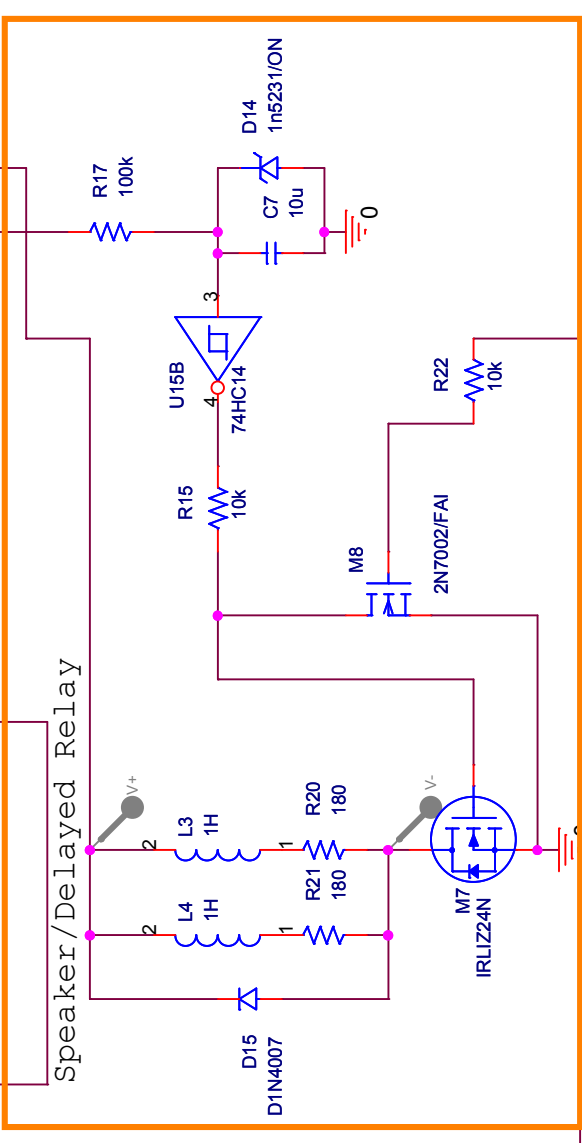

Momentary Switch

Initial Reset / 0.5 sec Delay

External Trigger

Power Relay

Speaker/Delayed Relay

Title		Power / Output Relay Control
Size	Document Number	-
B	Rev	-
Date:	Monday, July 02, 2007	Sheet 1 of 1