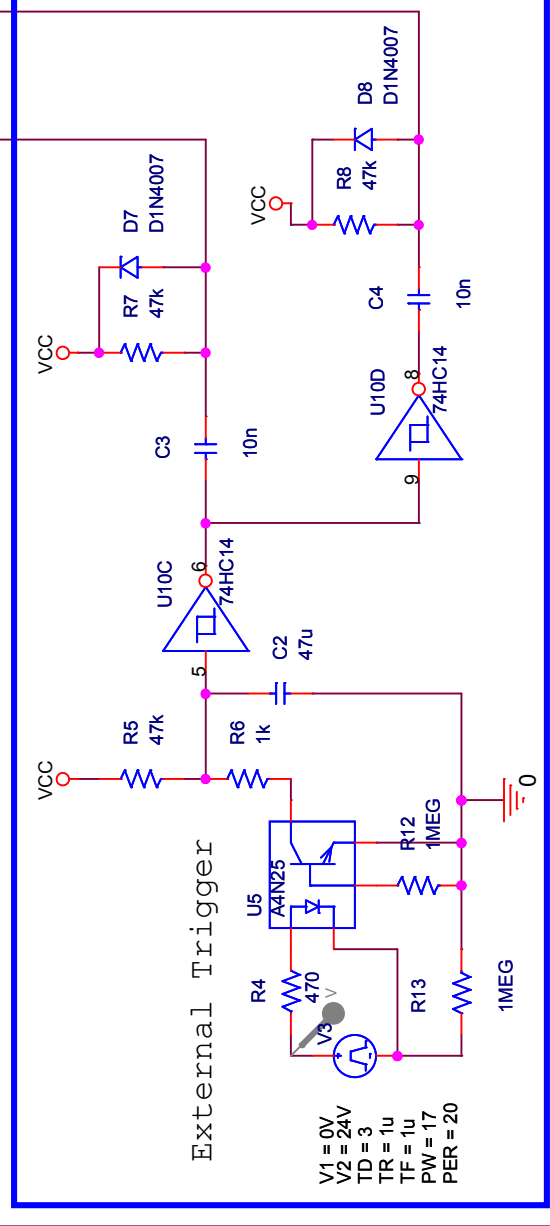

Momentary Switch

Initial Reset / 0.5 sec Delay

External Trigger

Power Relay

Speaker/Delayed Relay

Title		Power / Output Relay Control
Size	Document Number	-
B	Rev	-
Date:	Monday, July 02, 2007	Sheet 1 of 1