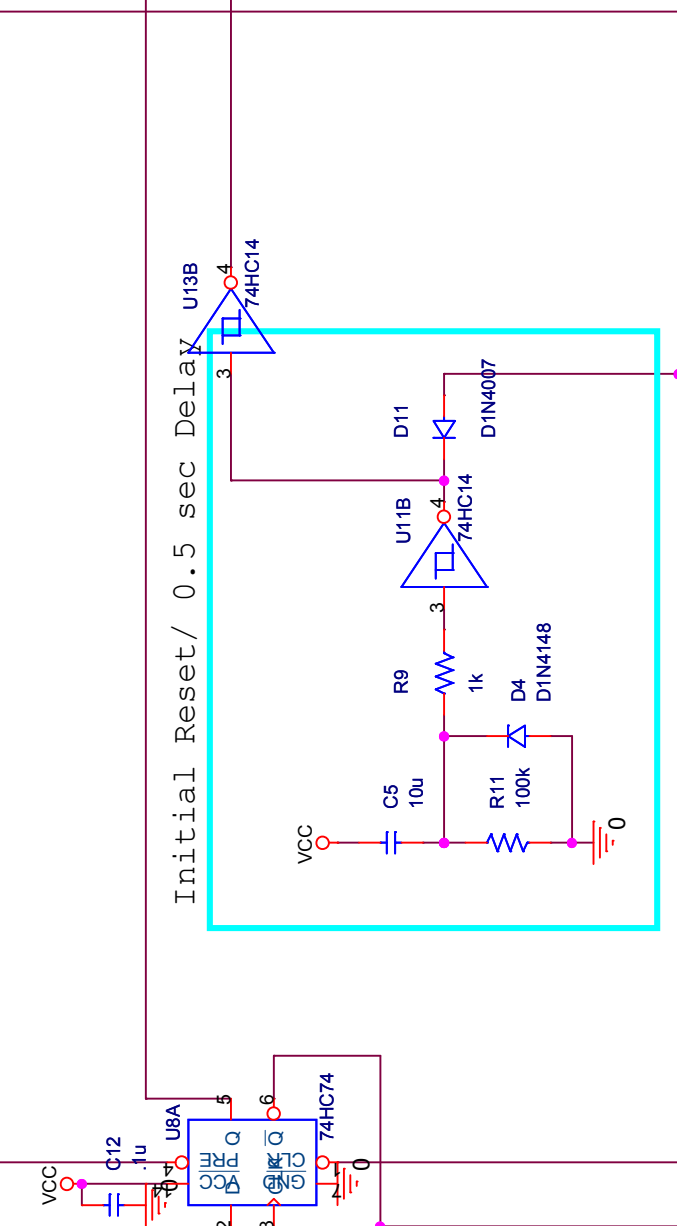

Momentary Switch

Initial Reset / 0.5 sec Delay

External Trigger

Power Relay

Speaker/Delayed Relay

Title		Power / Output Relay Control
Size	Document Number	-
B	Rev	-
Date:	Monday, July 02, 2007	Sheet 1 of 1