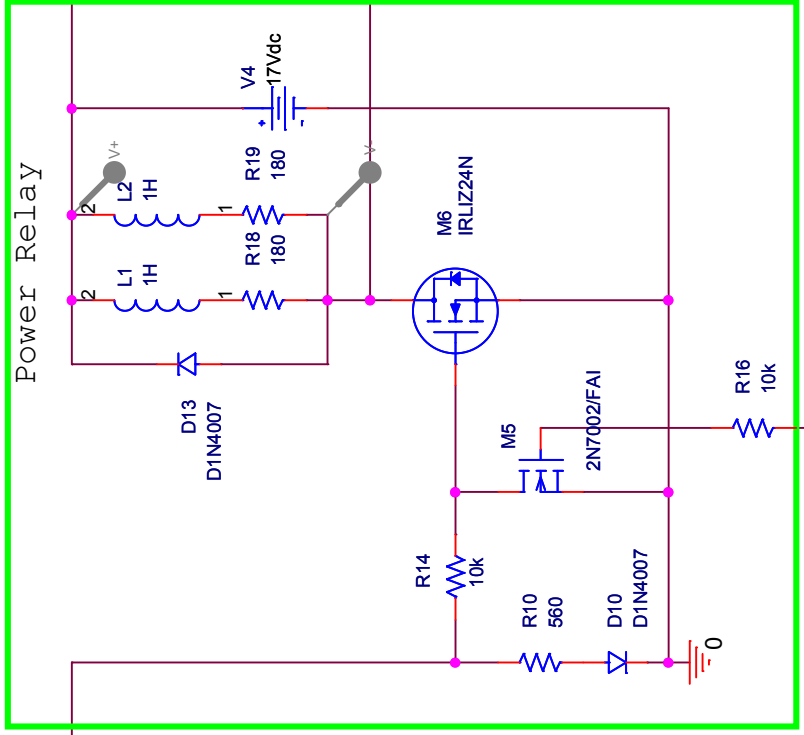

Momentary Switch

Initial Reset / 0.5 sec Delay

External Trigger

Power Relay

Speaker/Delayed Relay

Title		Power / Output Relay Control
Size	Document Number	-
B	Rev	-
Date:	Monday, July 02, 2007	Sheet 1 of 1