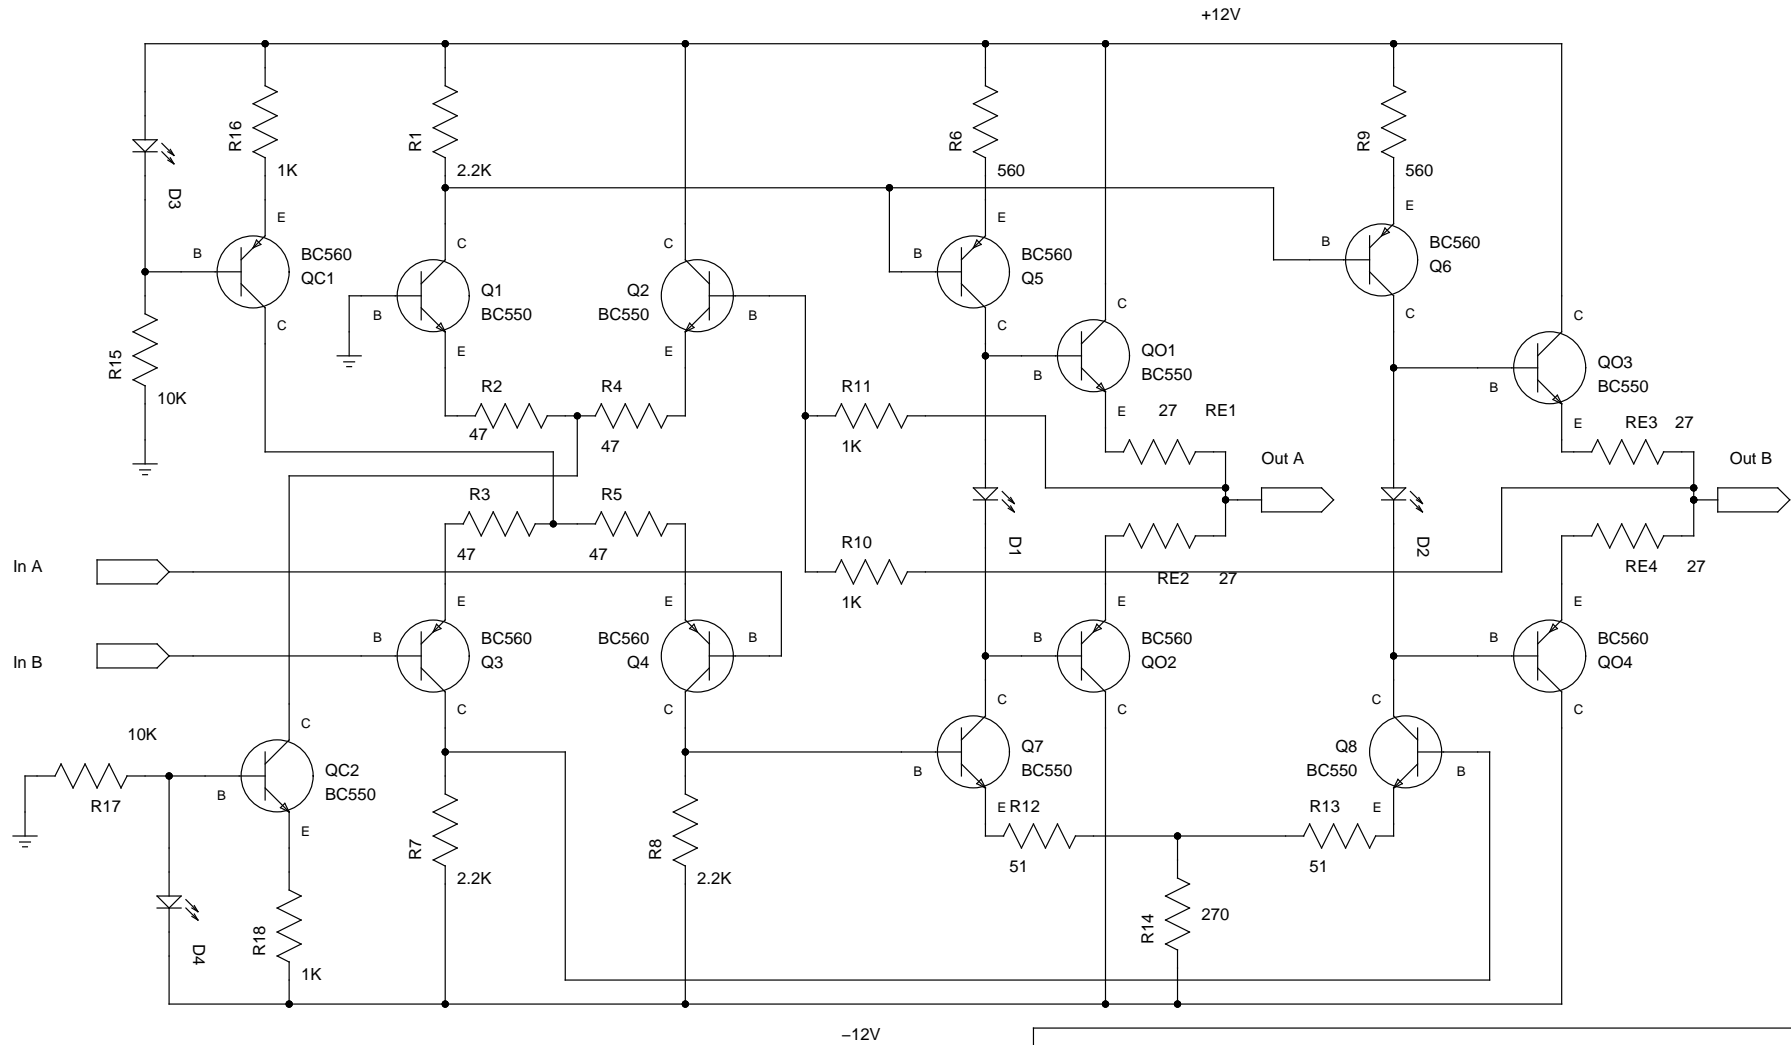

All LEDs Green (Gallium Phosphide)

TITLE				Balanced IV converter. Not for commercial use			
FILE:	BalancedIV.sch			REVISION:	0.1		
PAGE	1	OF	1	DRAWN BY:	JS (Battleton Audio)		