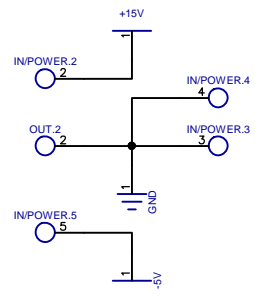

B

B

A

A

2

1

2

1

Twisted Pear Audio		Haiku - I/V stage		
Copyright 2008		Russ White		
DIY Use Only		SIZE	FSCM NO.	DWG NO.
		SCALE	Sheet 1	
		REV 1		