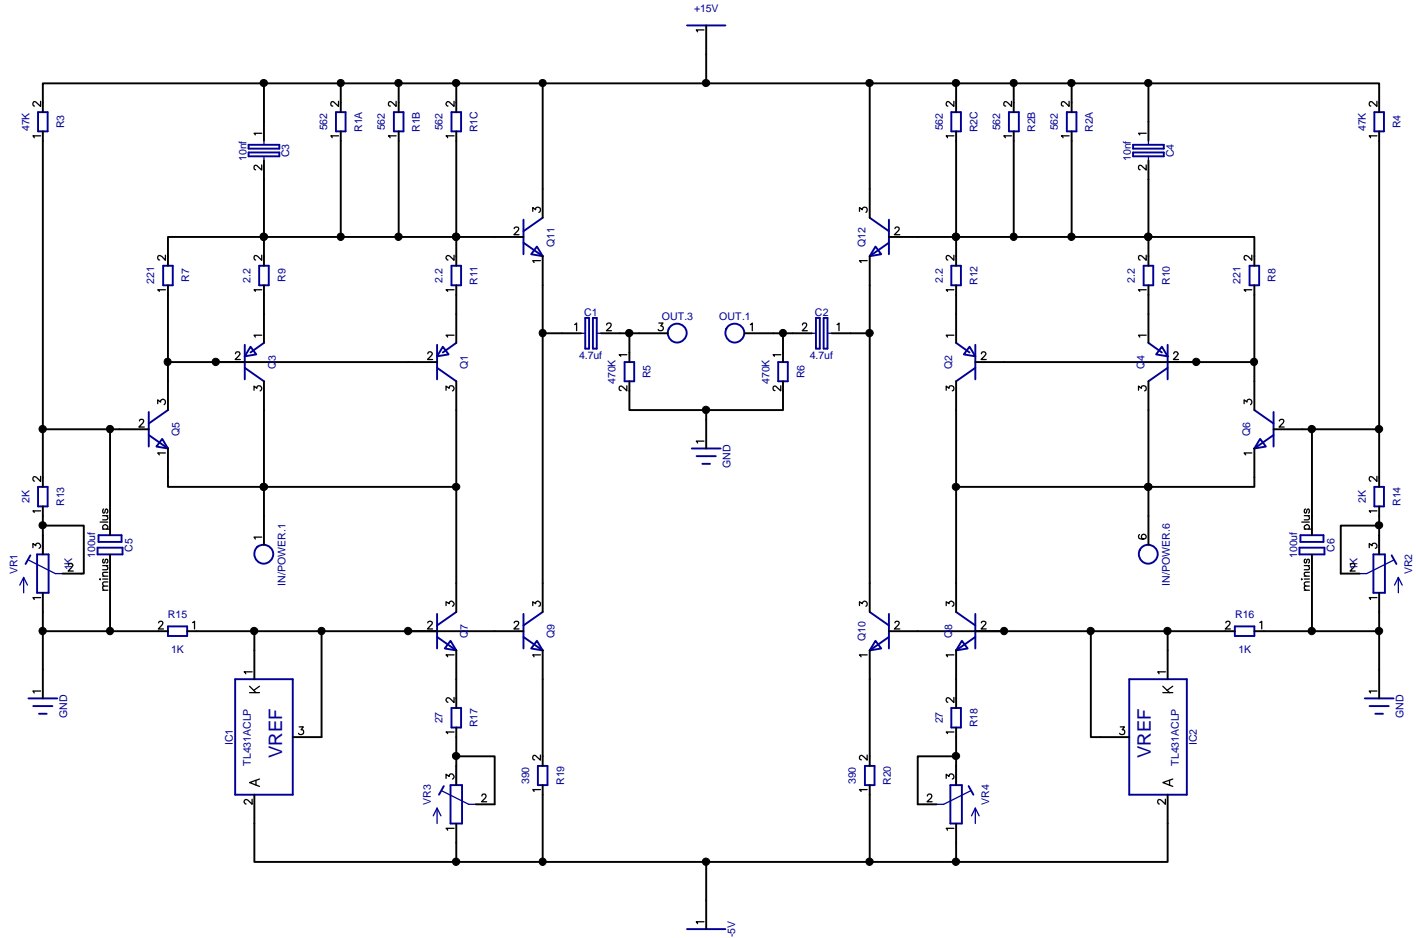

B

B

A

A

2

1

2

1

Twisted Pear Audio		Haiku - I/V stage		
Copyright 2008		Russ White		
DIY Use Only		SIZE	FSCM NO.	DWG NO.
		SCALE	Sheet 1	
		REV 1		