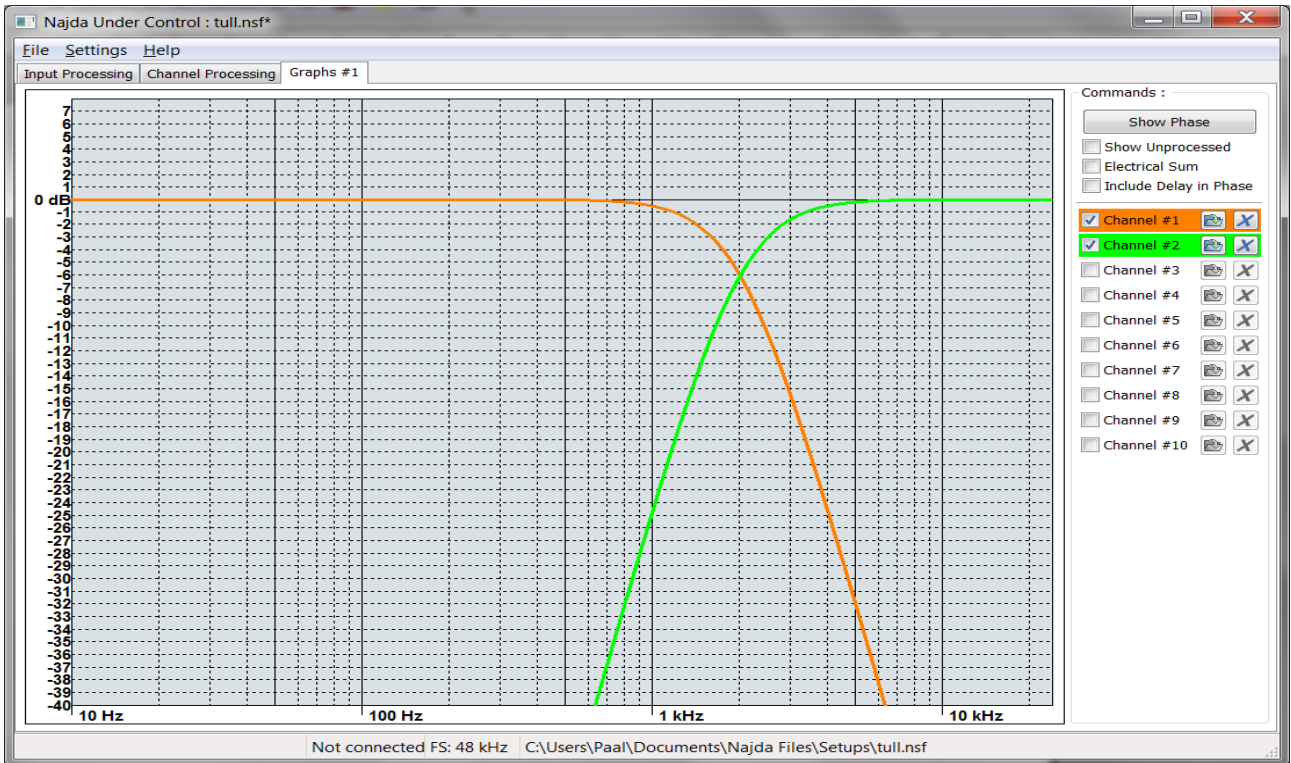

2k linear phase XO (512taps)

phase looks linear

Amplitude is ok.

Not very linear phase.