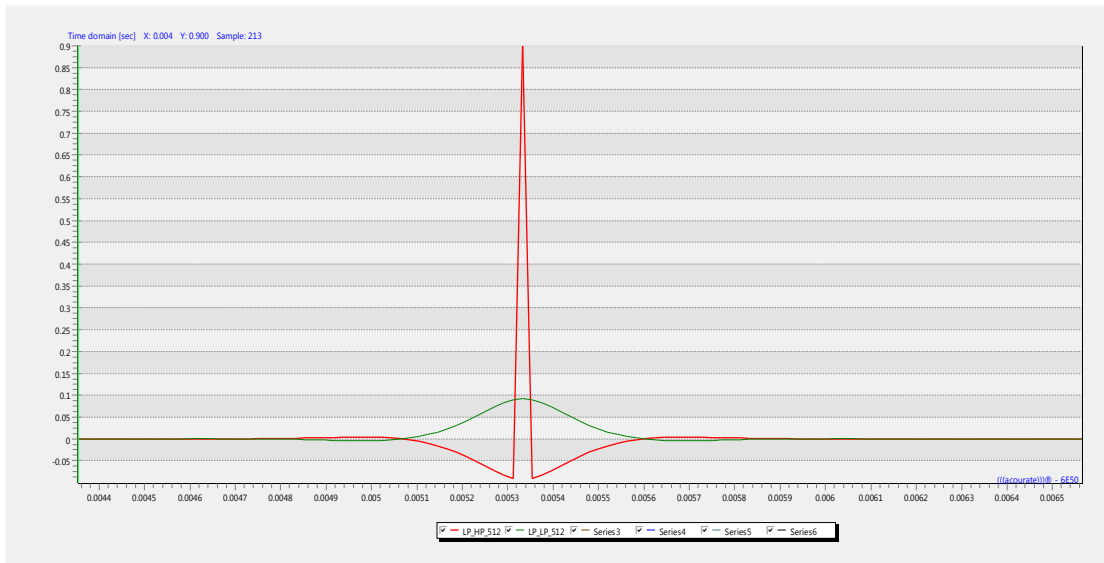

2k linear phase XO (512taps)

phase looks linear

Amplitude is ok.

Not very linear phase.