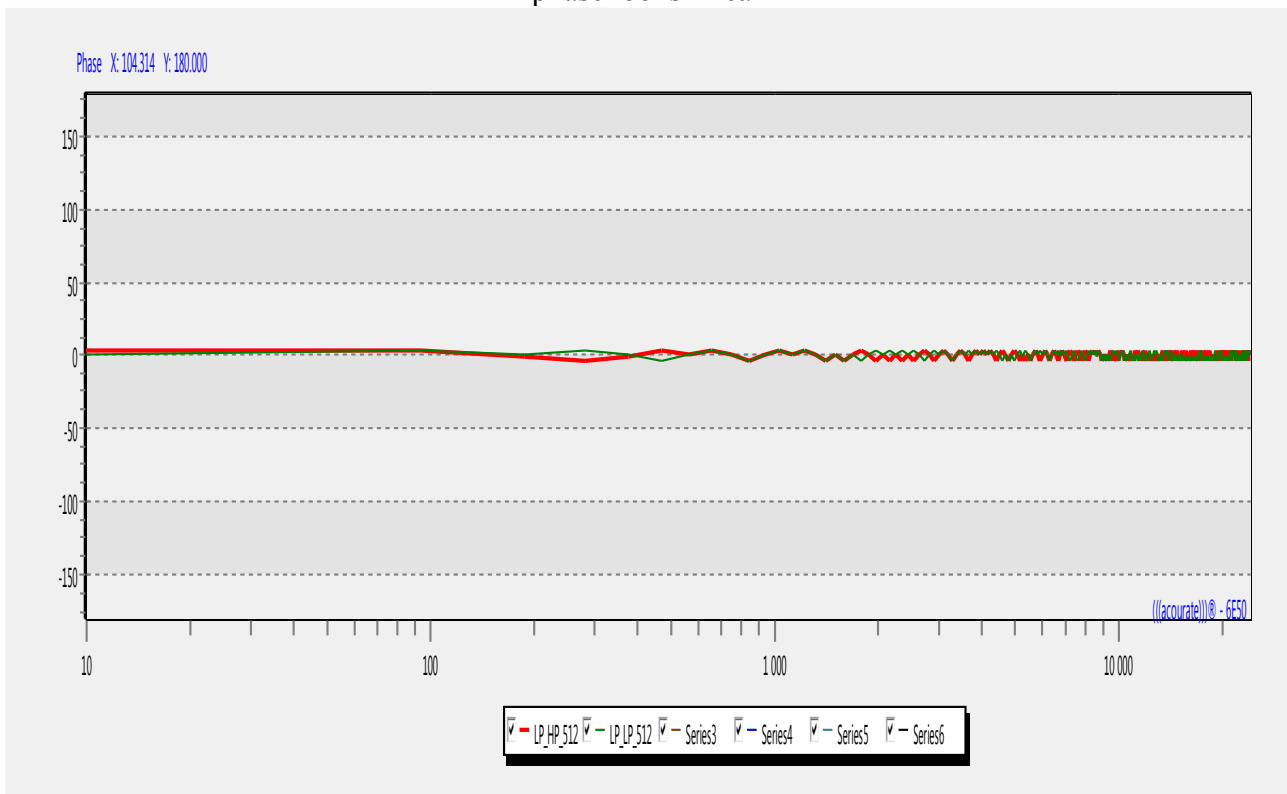

2k linear phase XO (512taps)

phase looks linear

Amplitude is ok.

Not very linear phase.