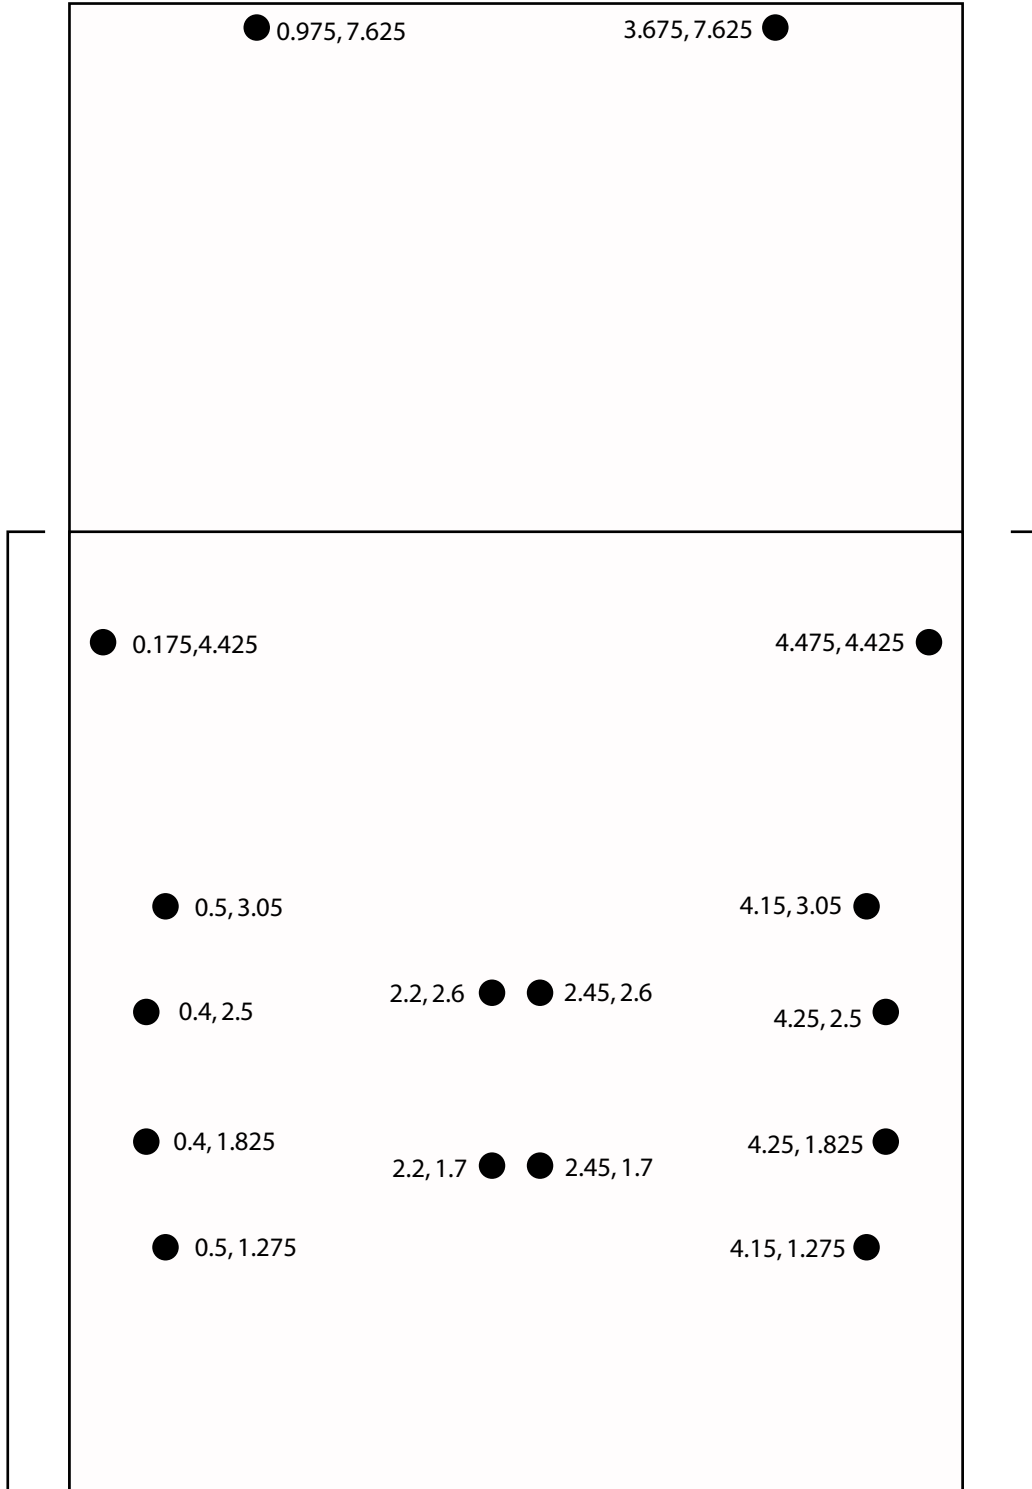

IV only needs this section covered, so 5" x 4.65" (127 x 118.1 mm)

4.650", 7.750"