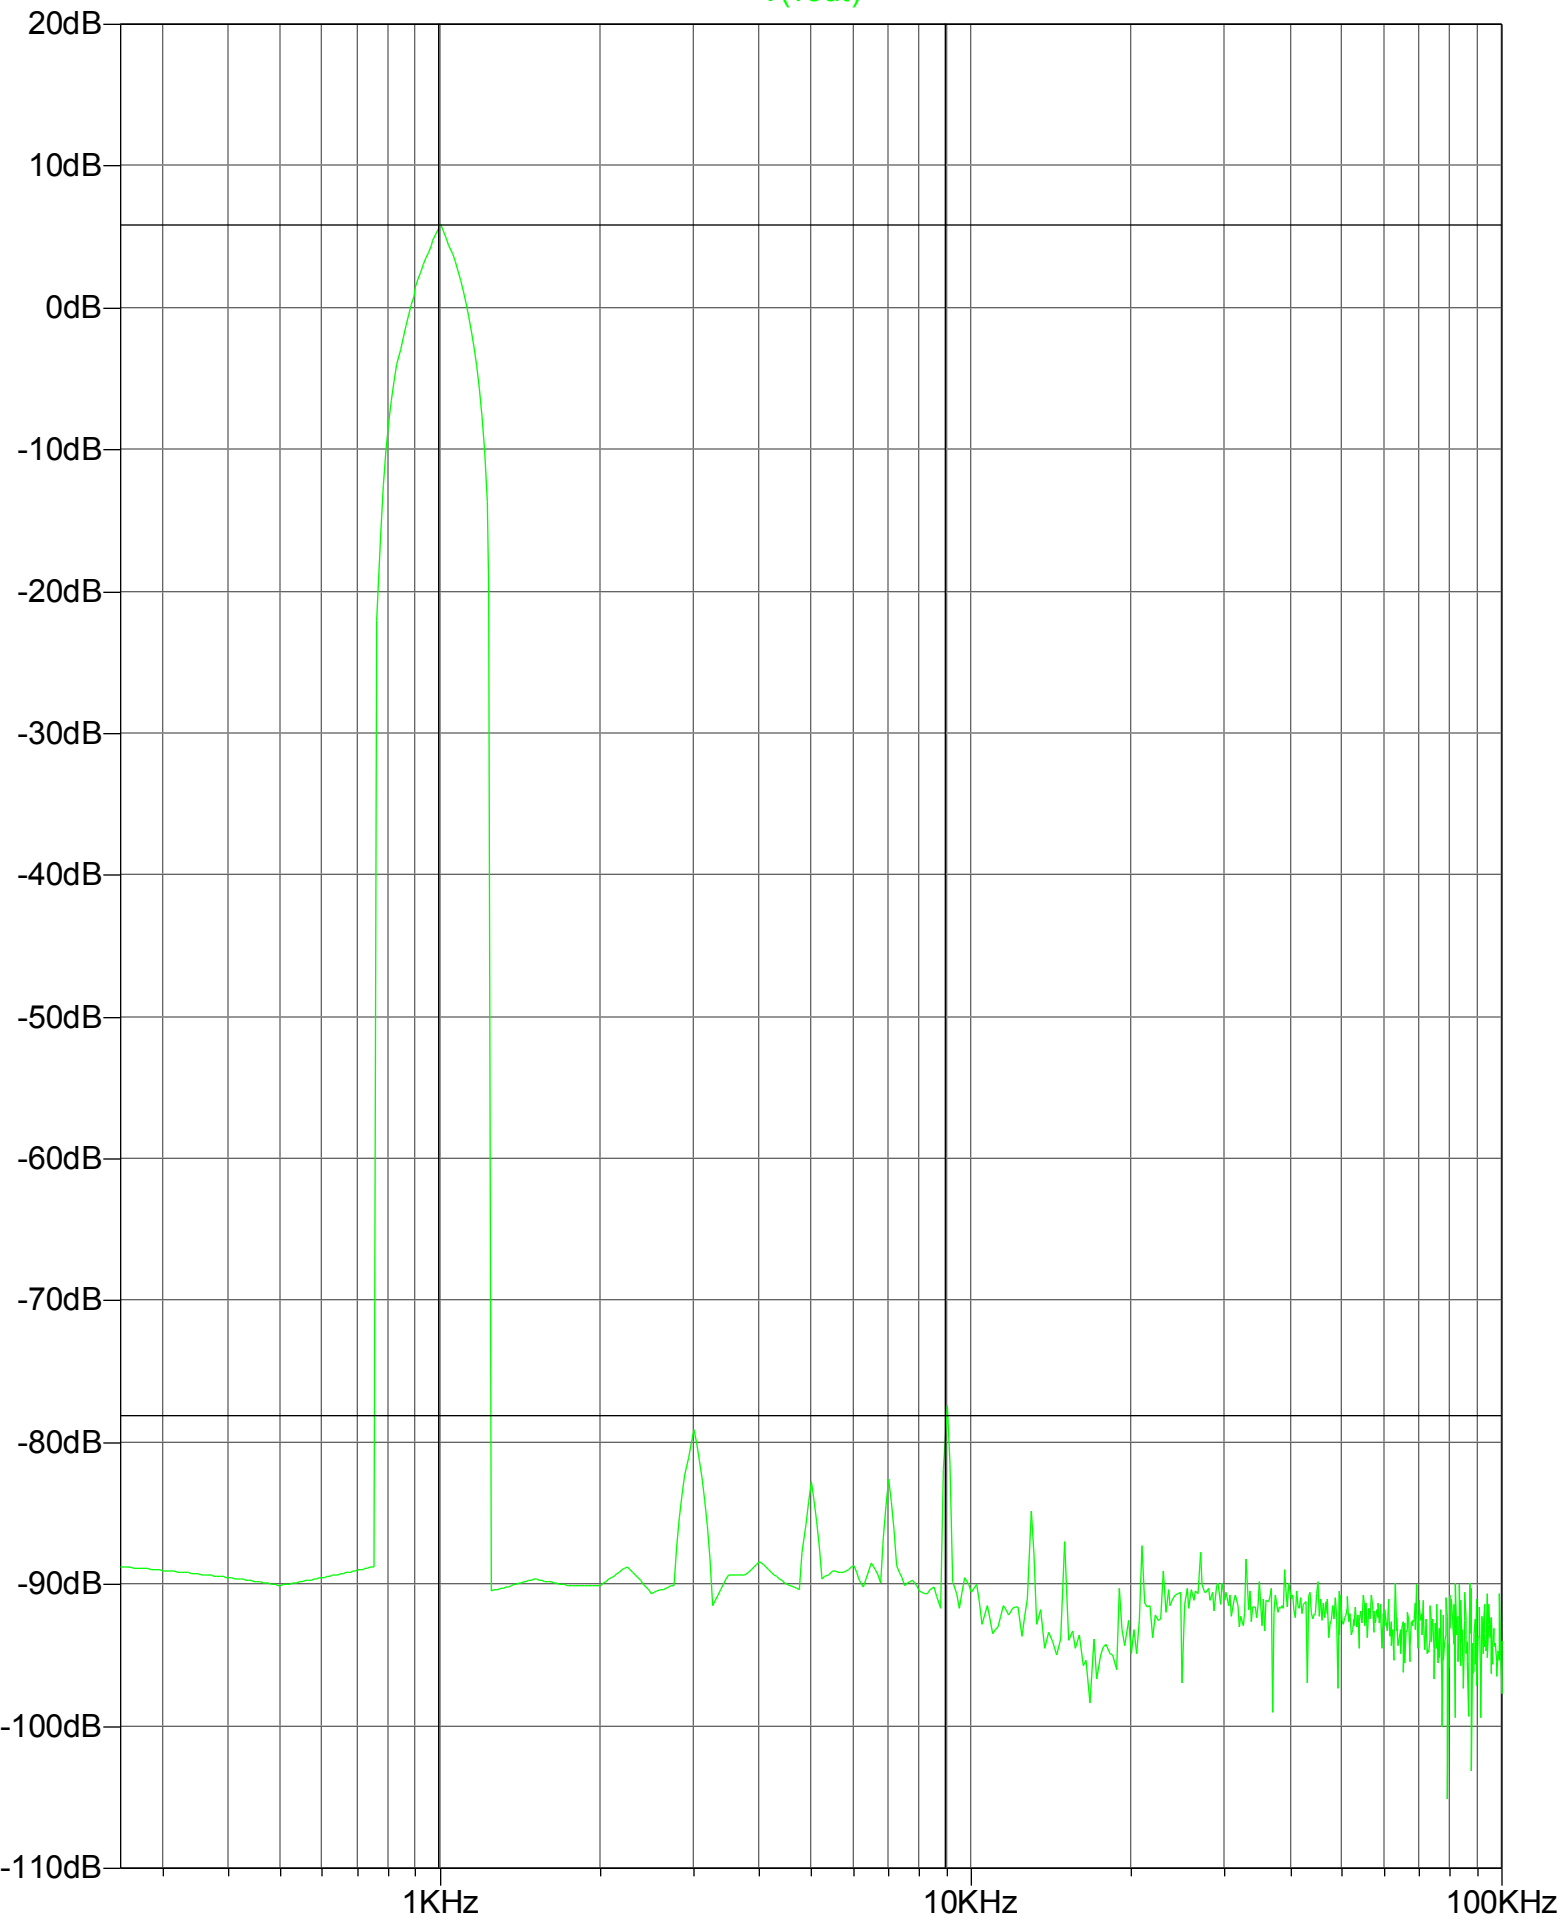

V(vout)

V(vout): (996.358Hz,5.7796dB)
V(vout): (8.97465KHz,-78.1408dB)
Delta Freq: 7.97829KHz Ratio: (-83.9204dB,40.9266°)