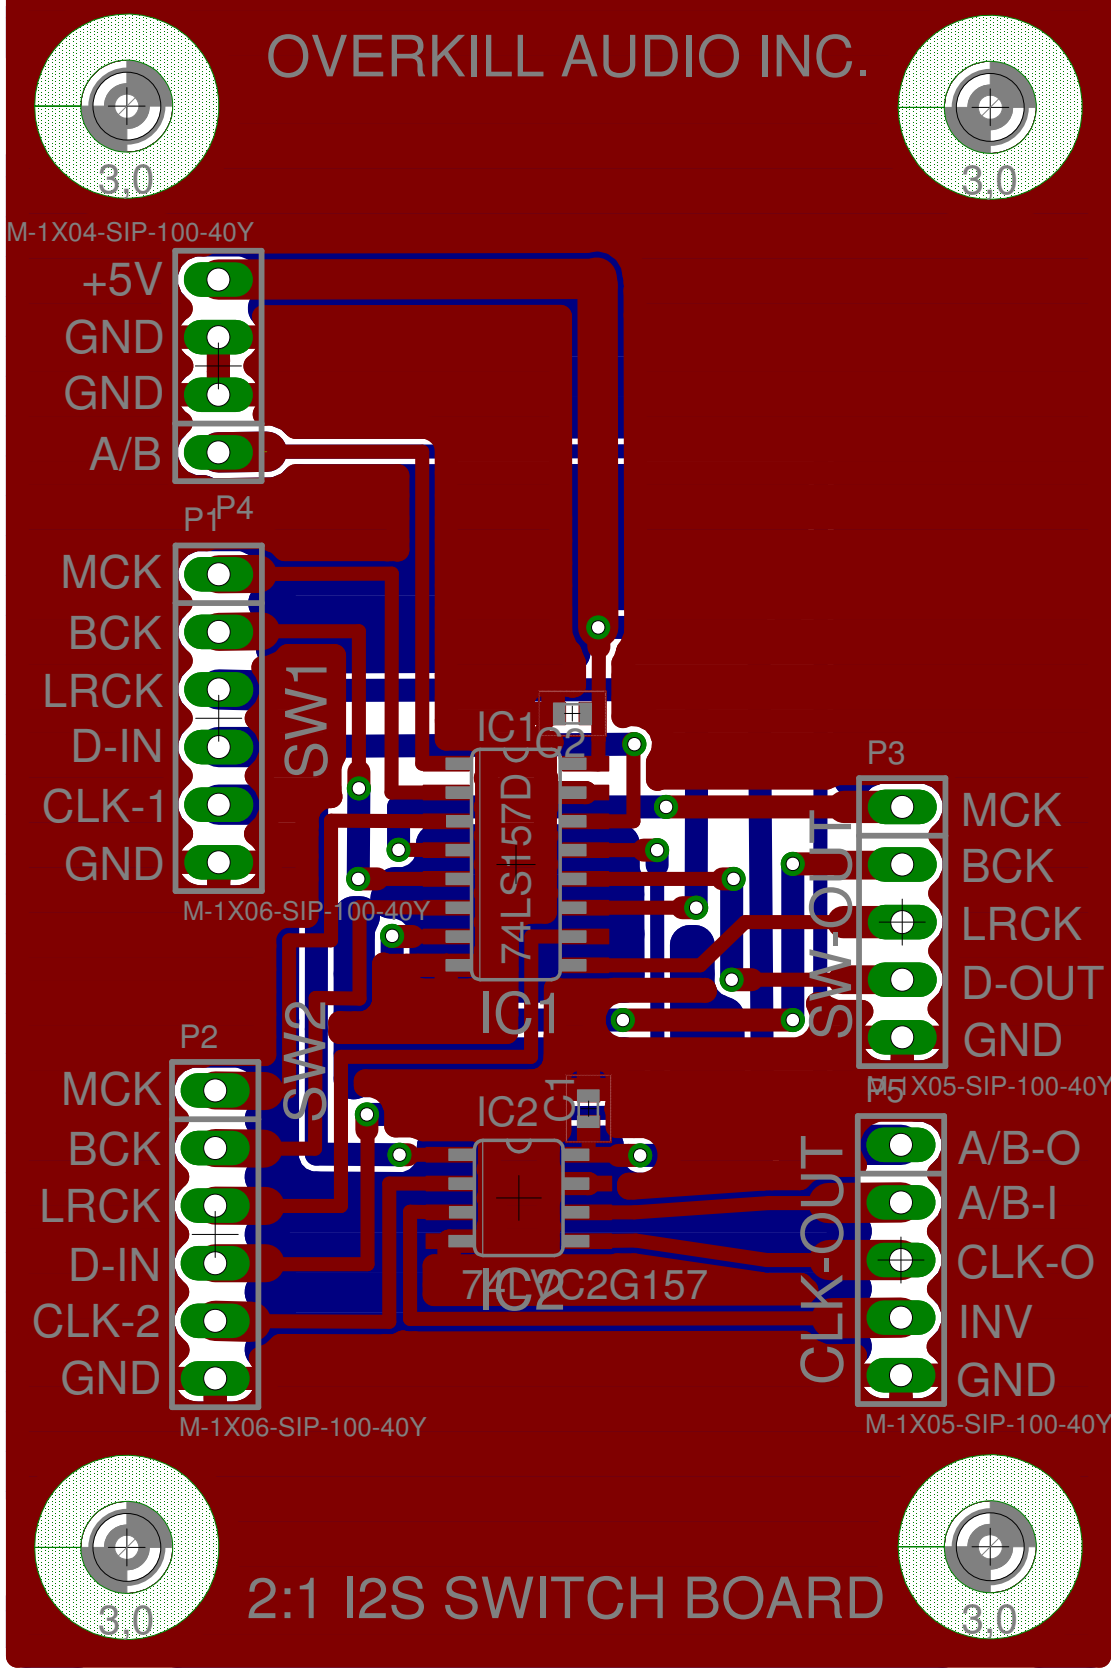

OVERKILL AUDIO INC.

2:1 I2S SWITCH BOARD