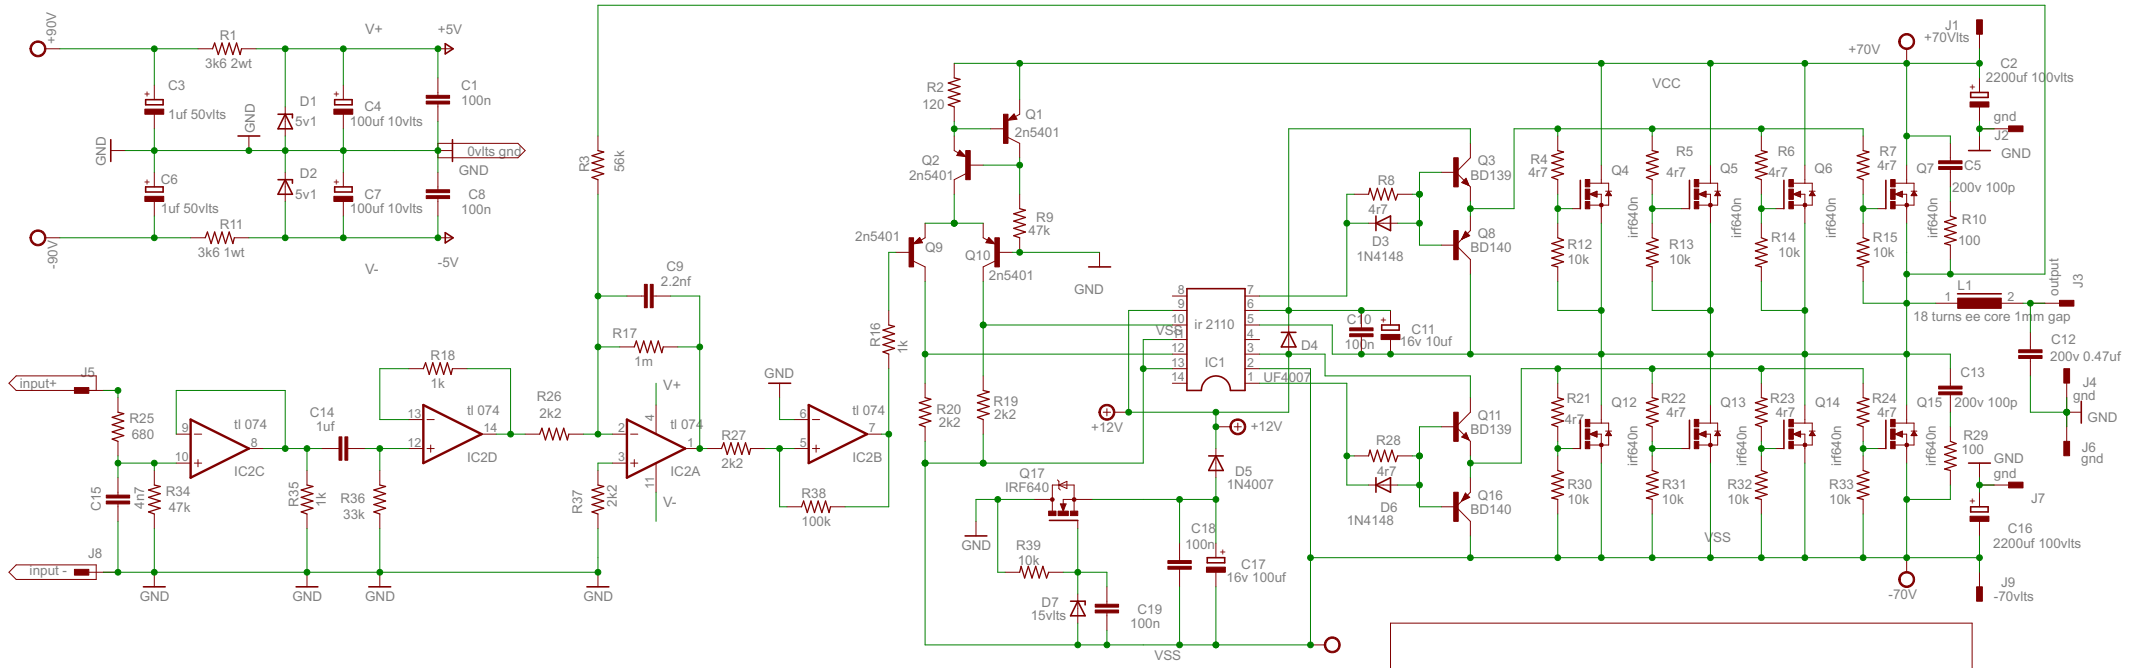

- H3 MOUNT-HOLE3.3
- H1 MOUNT-HOLE3.3
- H2 MOUNT-HOLE3.3
- H4 MOUNT-HOLE3.3
- H5 MOUNT-HOLE3.3

TITLE: scalable class d single without protect	
Document Number:	REV:
Date: 7/22/2012 11:55:39 AM	Sheet: 1/1