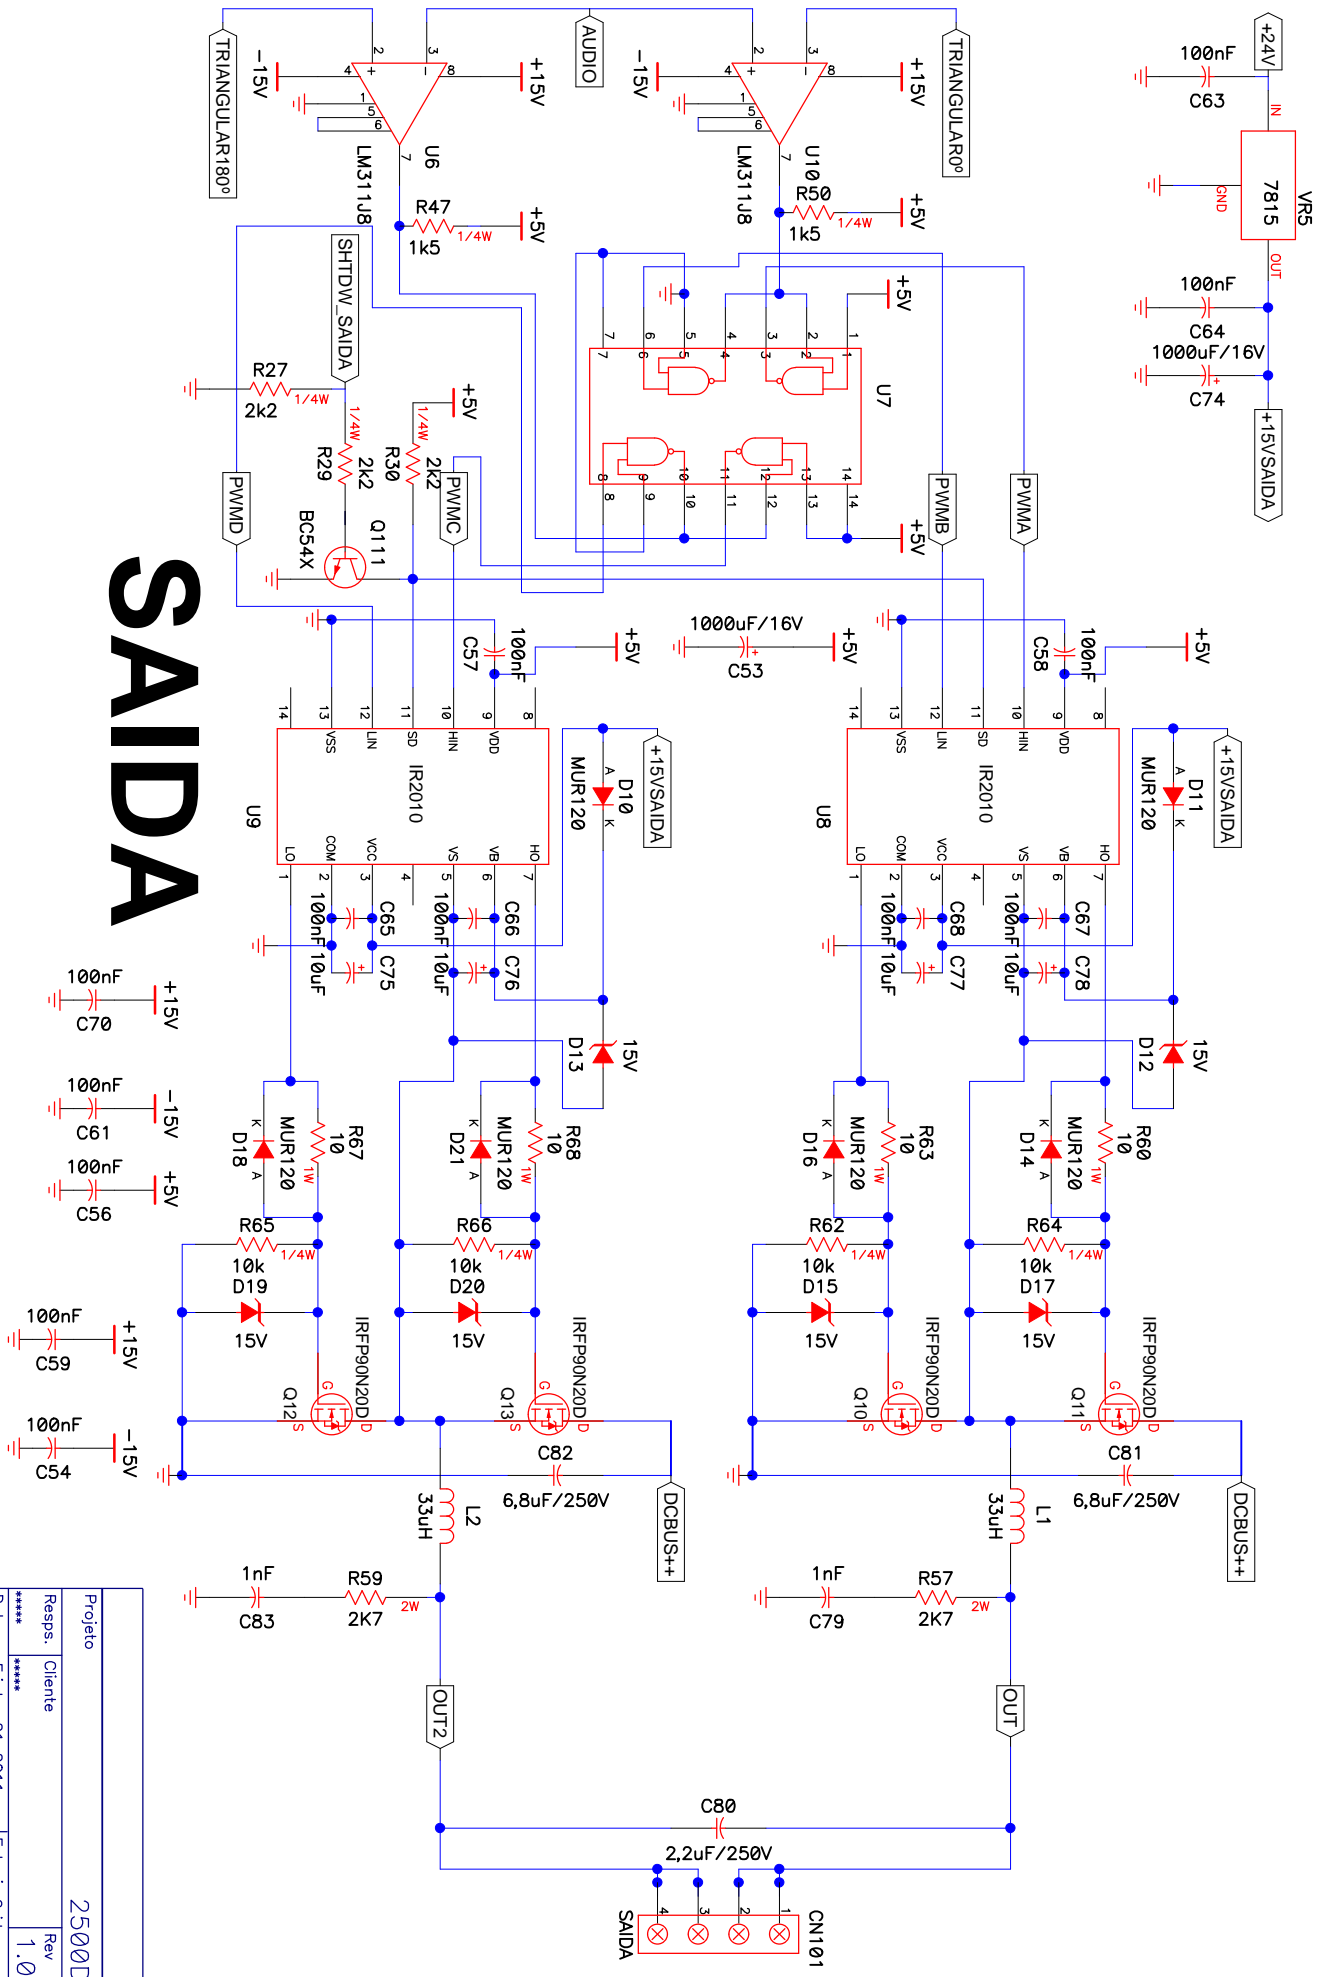

SAIDA

Projeto	2500D
Resps.	Cliente
****	****
Date	Fri Jan 21, 2011
Filename	2k5DRev1.sch
Sheet	3 of 4
Rev	1.0
Estagios:Saída	