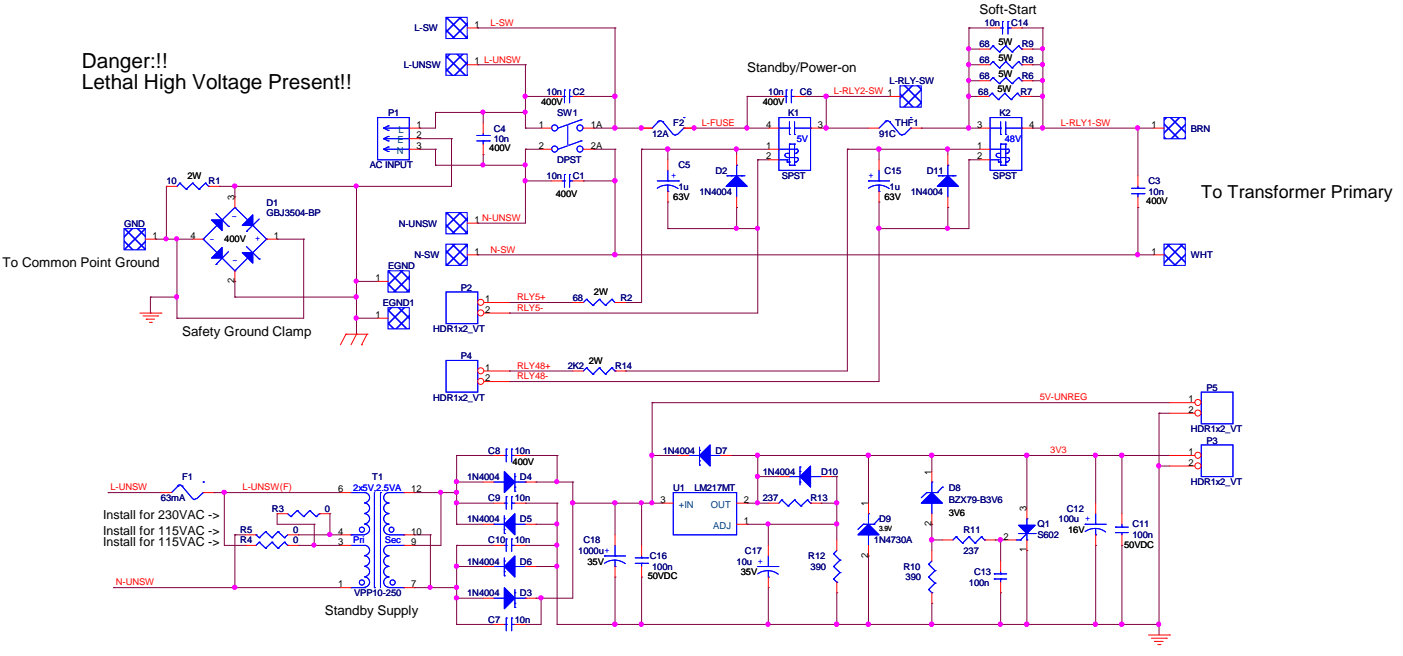

**Danger!!
Lethal High Voltage Present!!**

To Transformer Primary

To Transformer Primary

Title		
Power AMP AC Input Assy		
Size	Document Number	Rev
B	<Doc>	A0
Date:	Tuesday, July 30, 2013	Sheet 1 of 1