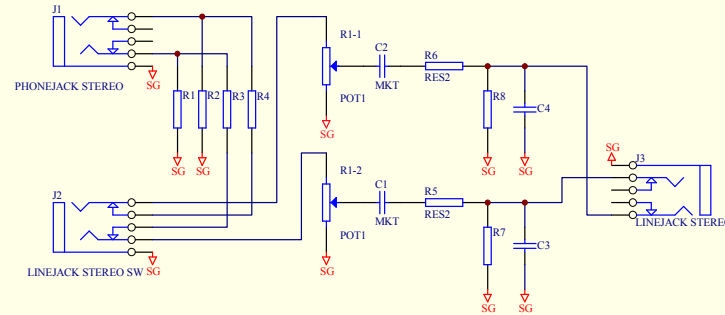

CATWALK D.2

CATWALK D.1 simple version

Title			CATWALK PREAMP		
Size	Number		Revision		
B			1.0		
Date:	15-May-2008	Sheet of	1 OF 1		
File:	F:\reload\catwalk.ddb	Drawn By:	ZANG		