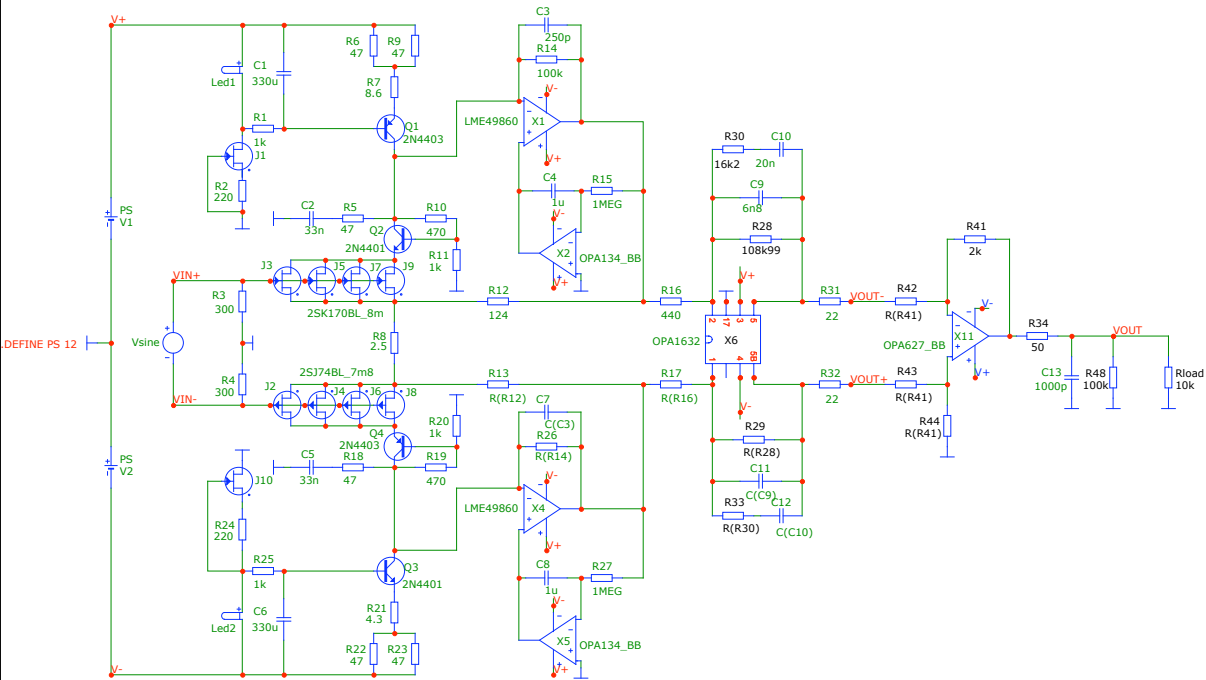

CL Audio Balanced In Balanced Out

TBD

CL Audio Balanced In Balanced Out REV A.cir Run=1

4/19/2010 6:11:30 PM