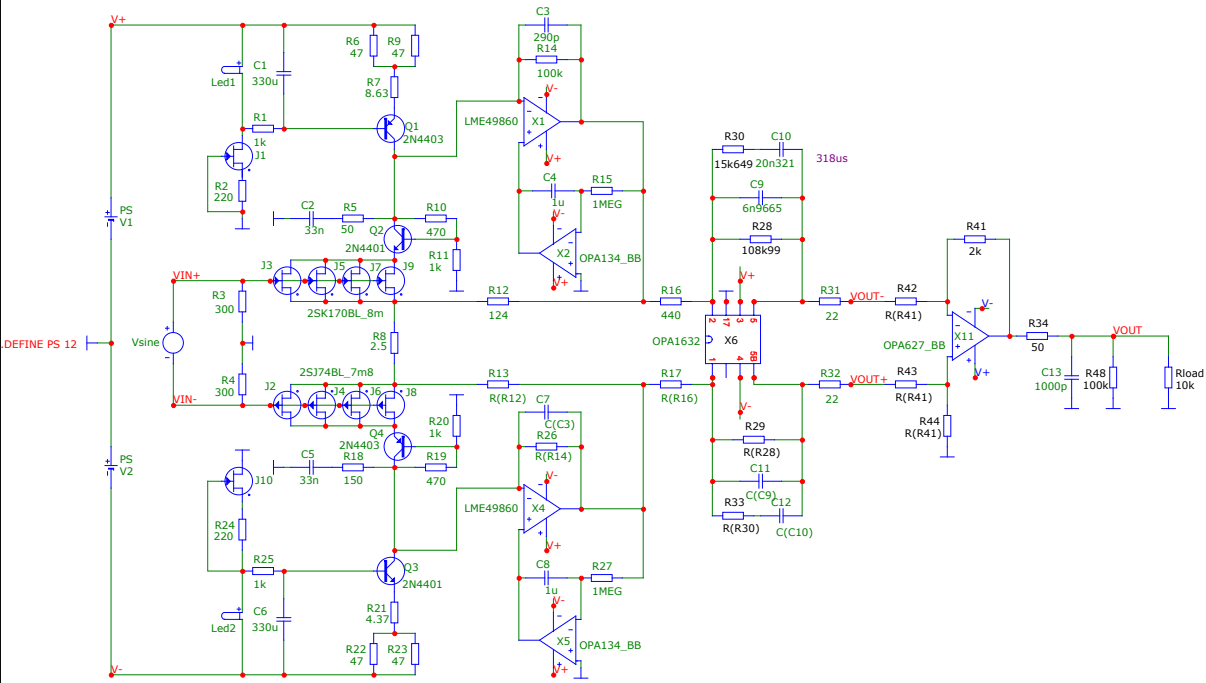

CL Audio Balanced In Balanced Out

Sigurd Ruschkowski 2010 - 04 - 20

CL Audio Balanced In Balanced Out REV B.cir Run=1

4/21/2010 8:29:12 AM