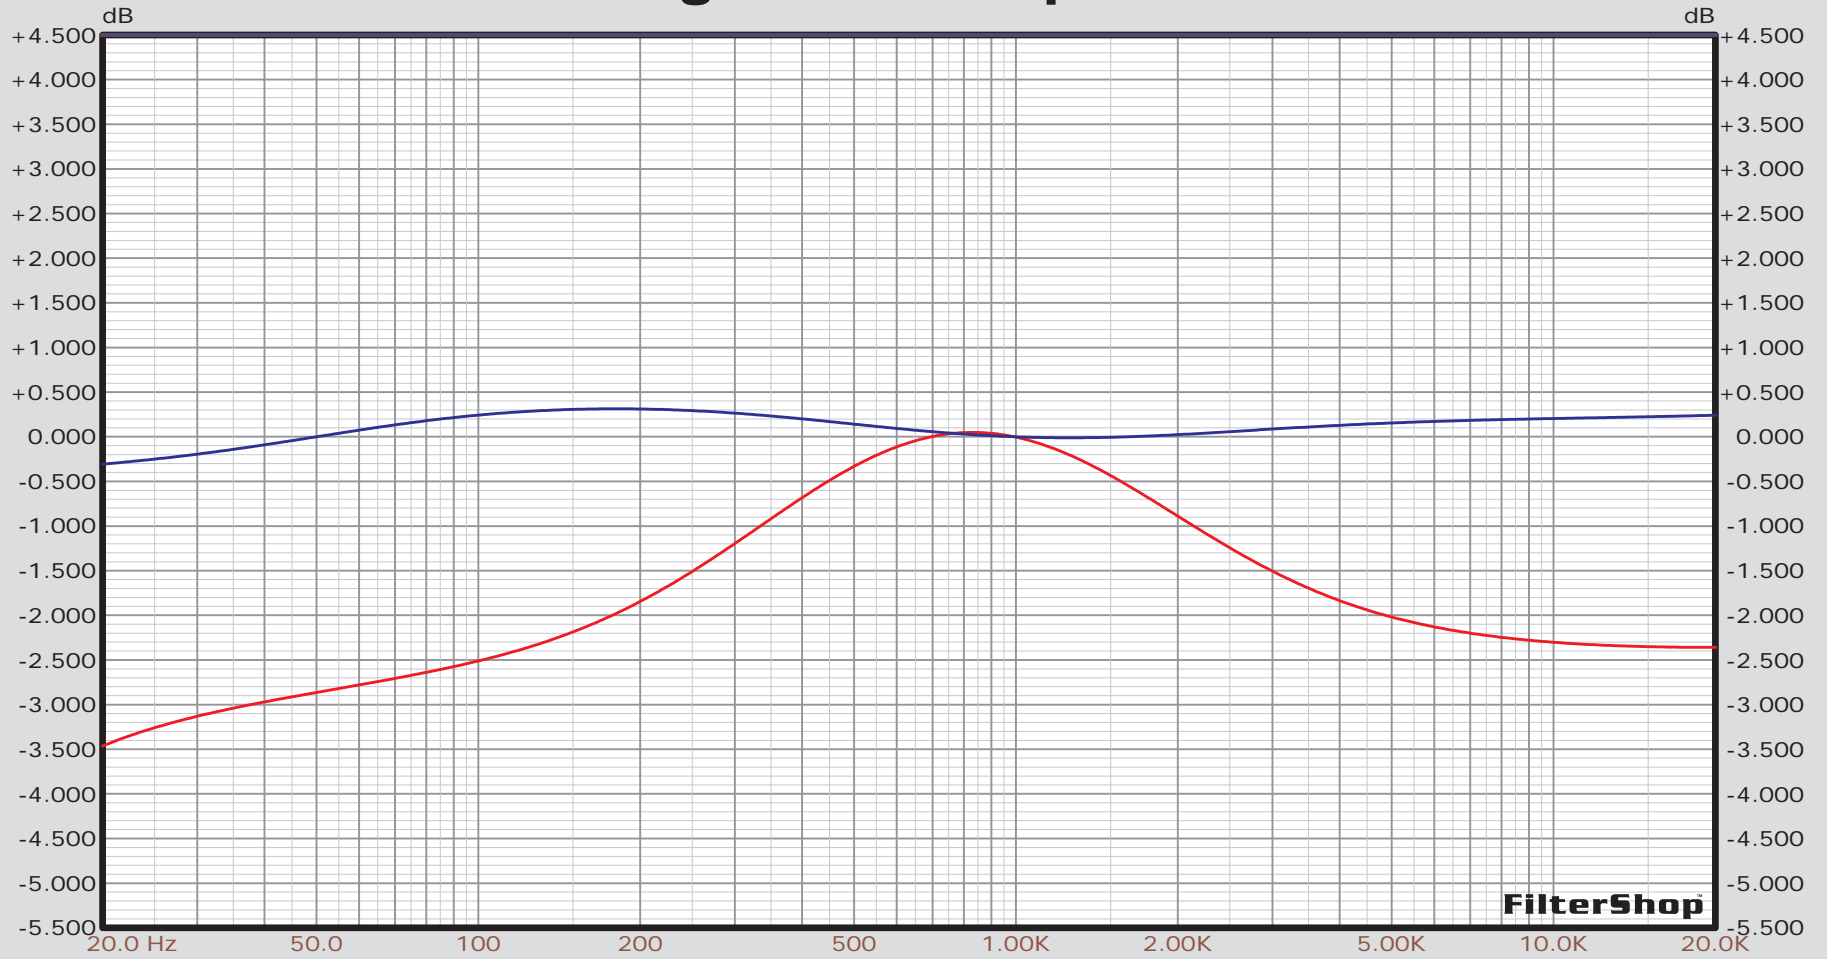

Top= 25.00C

Tref= 25.00C

Magnitude Response

FilterShop

Map

- N1_Data
- N2_Data

Notes
