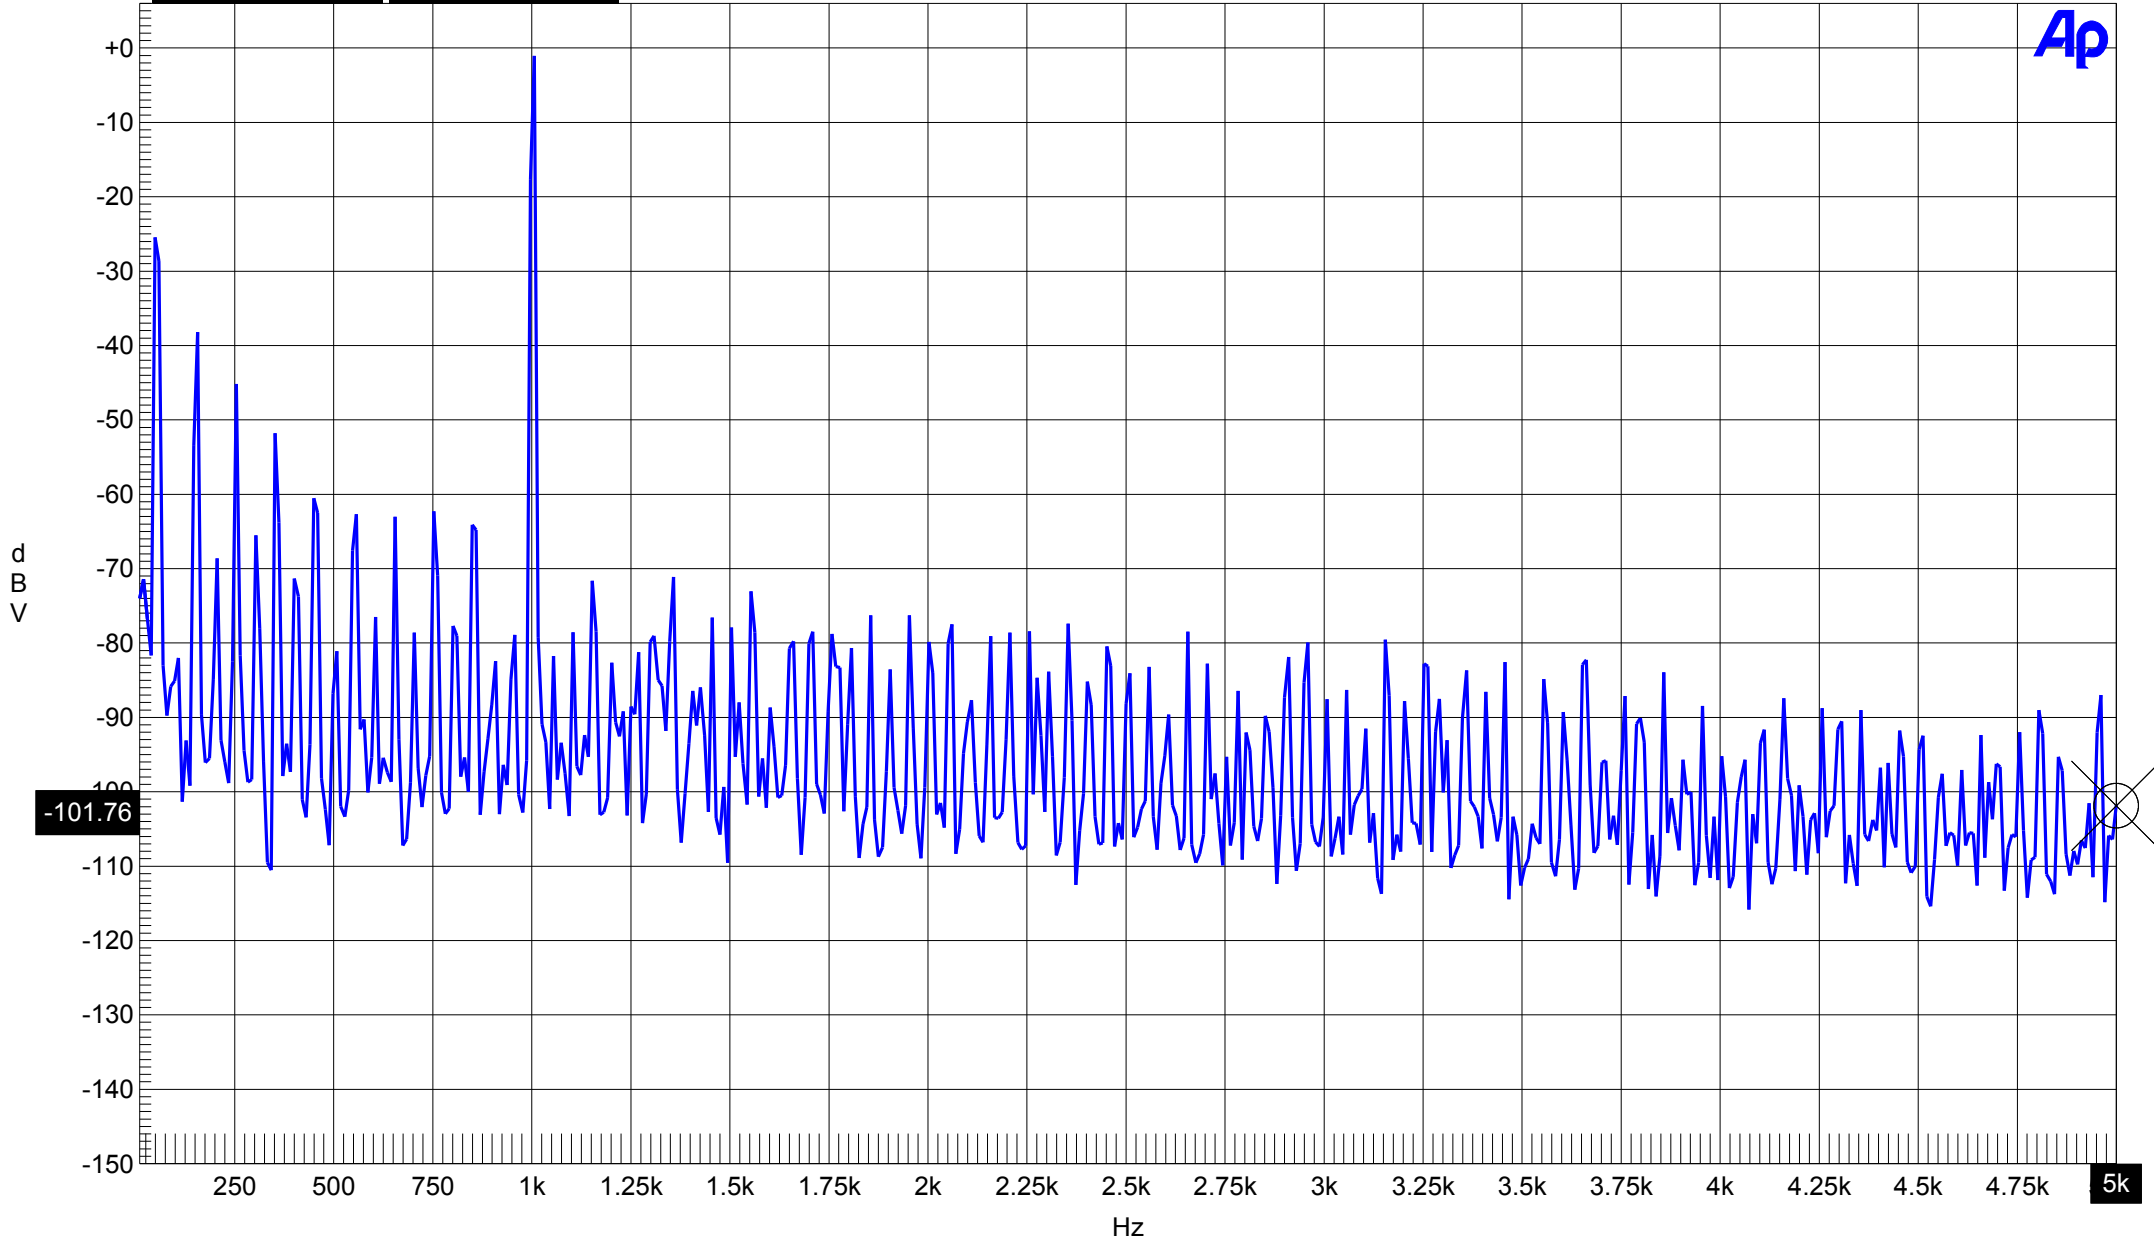

dx=0.00000 Hz dy=+0.000 dB

-101.76

5k

Sweep	Trace	Color	Line Style	Thick	Data	Axis	Comment	Cursor1	Cursor2
1	1	Blue	Solid	10	Fft.Ch.1 Ampl	Left		*-101.760 dBV	*-101.760 dBV