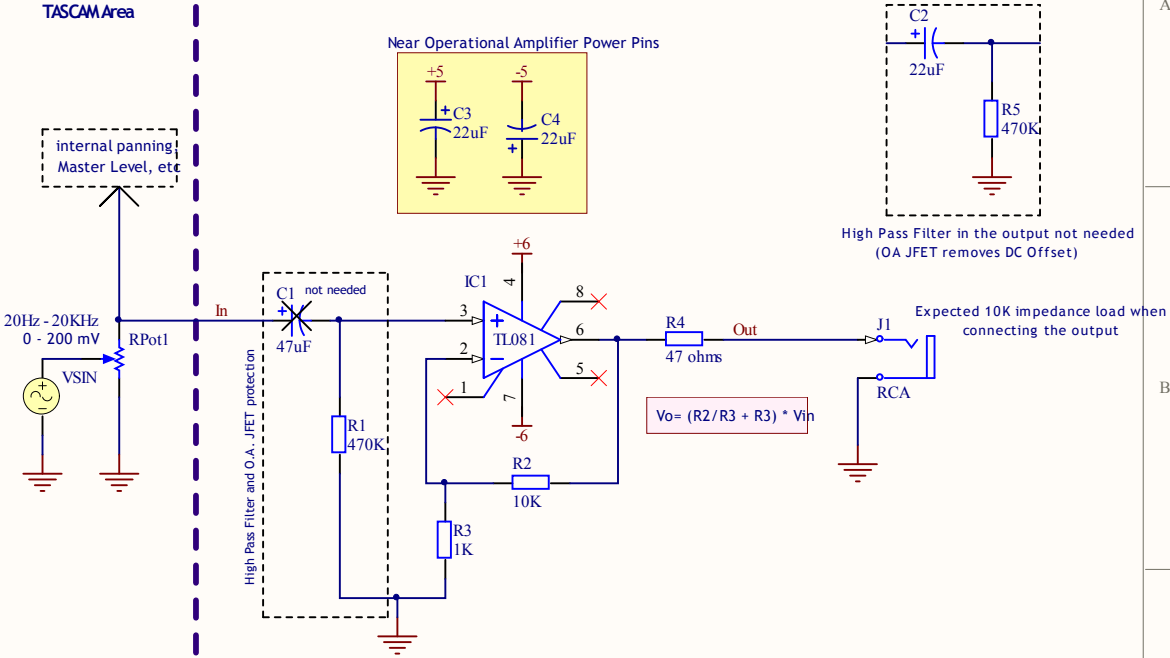

TASCAM MF-P01 4 Channel Hack

TASCAM Area

internal panning,
Master Level, etc

Power Section