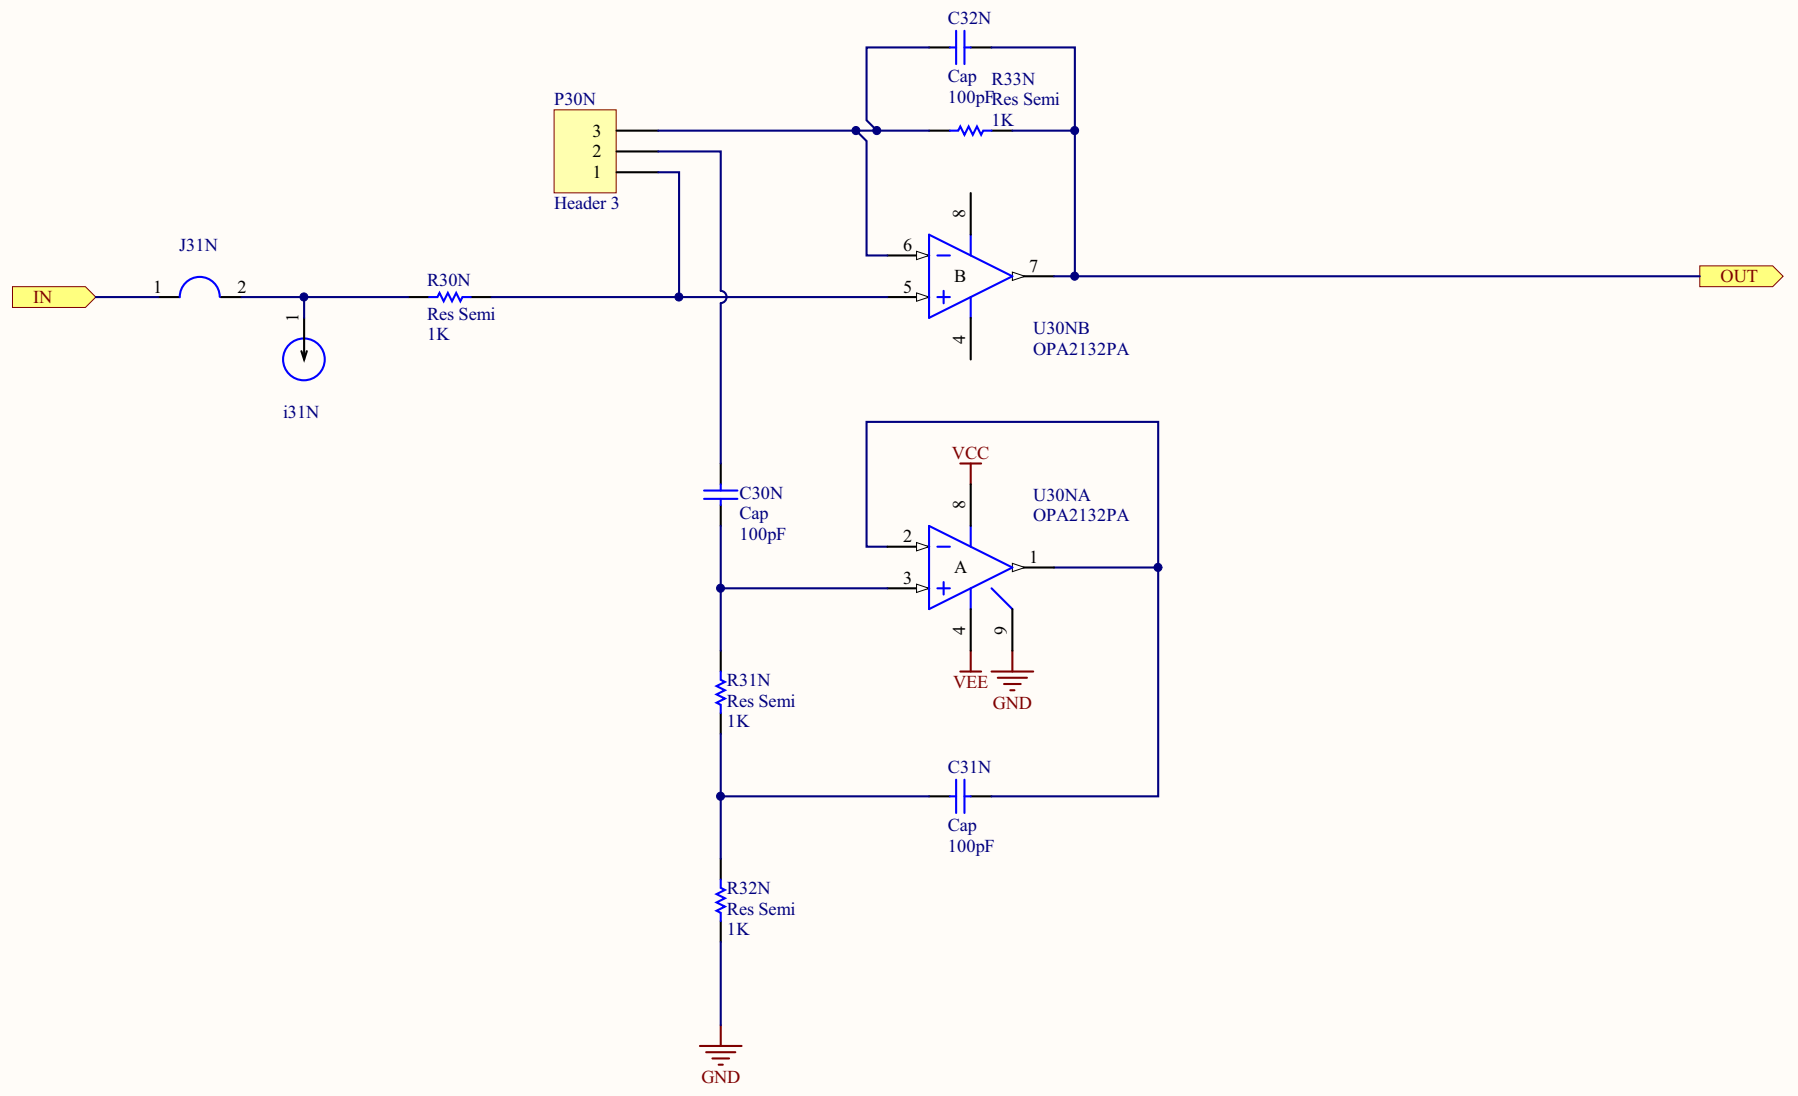

Title		
Size	Number	Revision
A		
Date:	22/02/2011	Sheet of
File:	C:\Program Files (x86)\Notch_Mid.SchDoDrawn By:	

Title		
Size	Number	Revision
A		
Date:	22/02/2011	Sheet of
File:	C:\Program Files (x86)\Notch_Low.SchDoc	Drawn By: