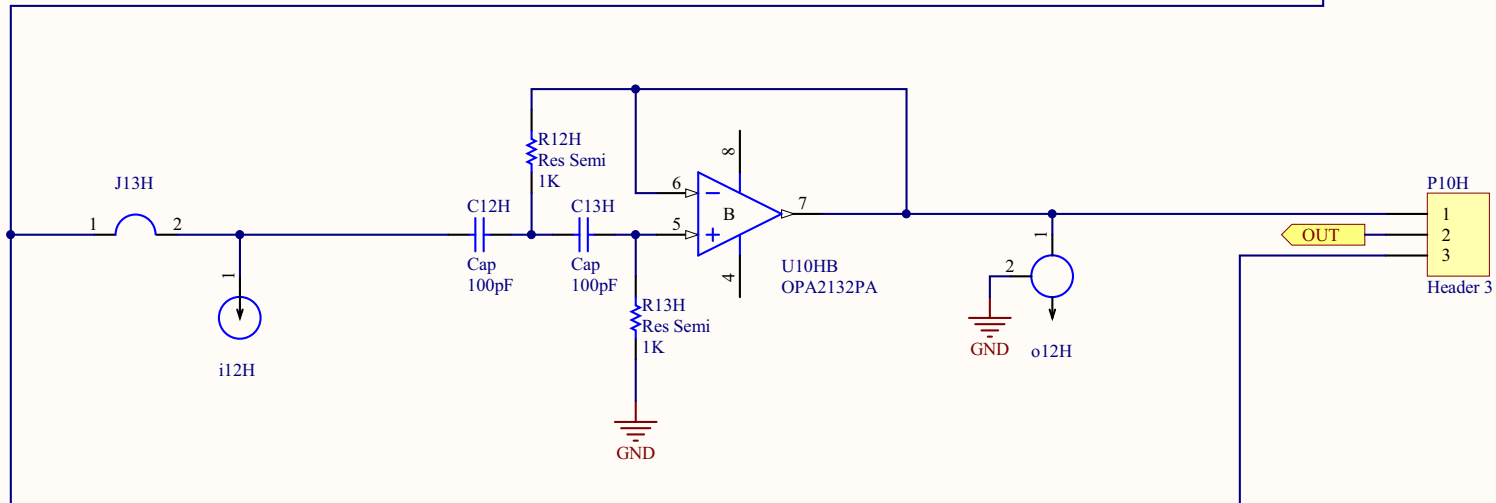

Title		
Size	Number	Revision
A		
Date:	22/02/2011	Sheet of
File:	C:\Program Files (x86)_HP4_Hi.SchDoc	Drawn By: