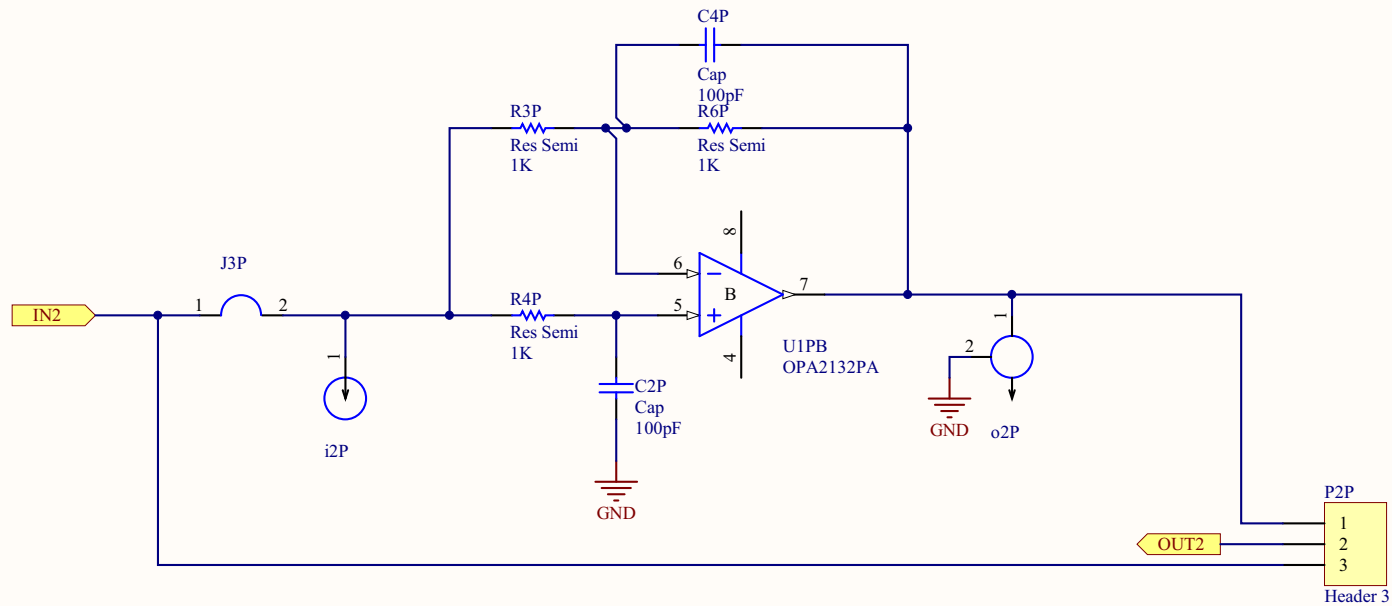

Title		
Size	Number	Revision
A		
Date:	22/02/2011	Sheet of
File:	C:\Program Files (x86)\Phase_Mid.SchDo	Drawn By: