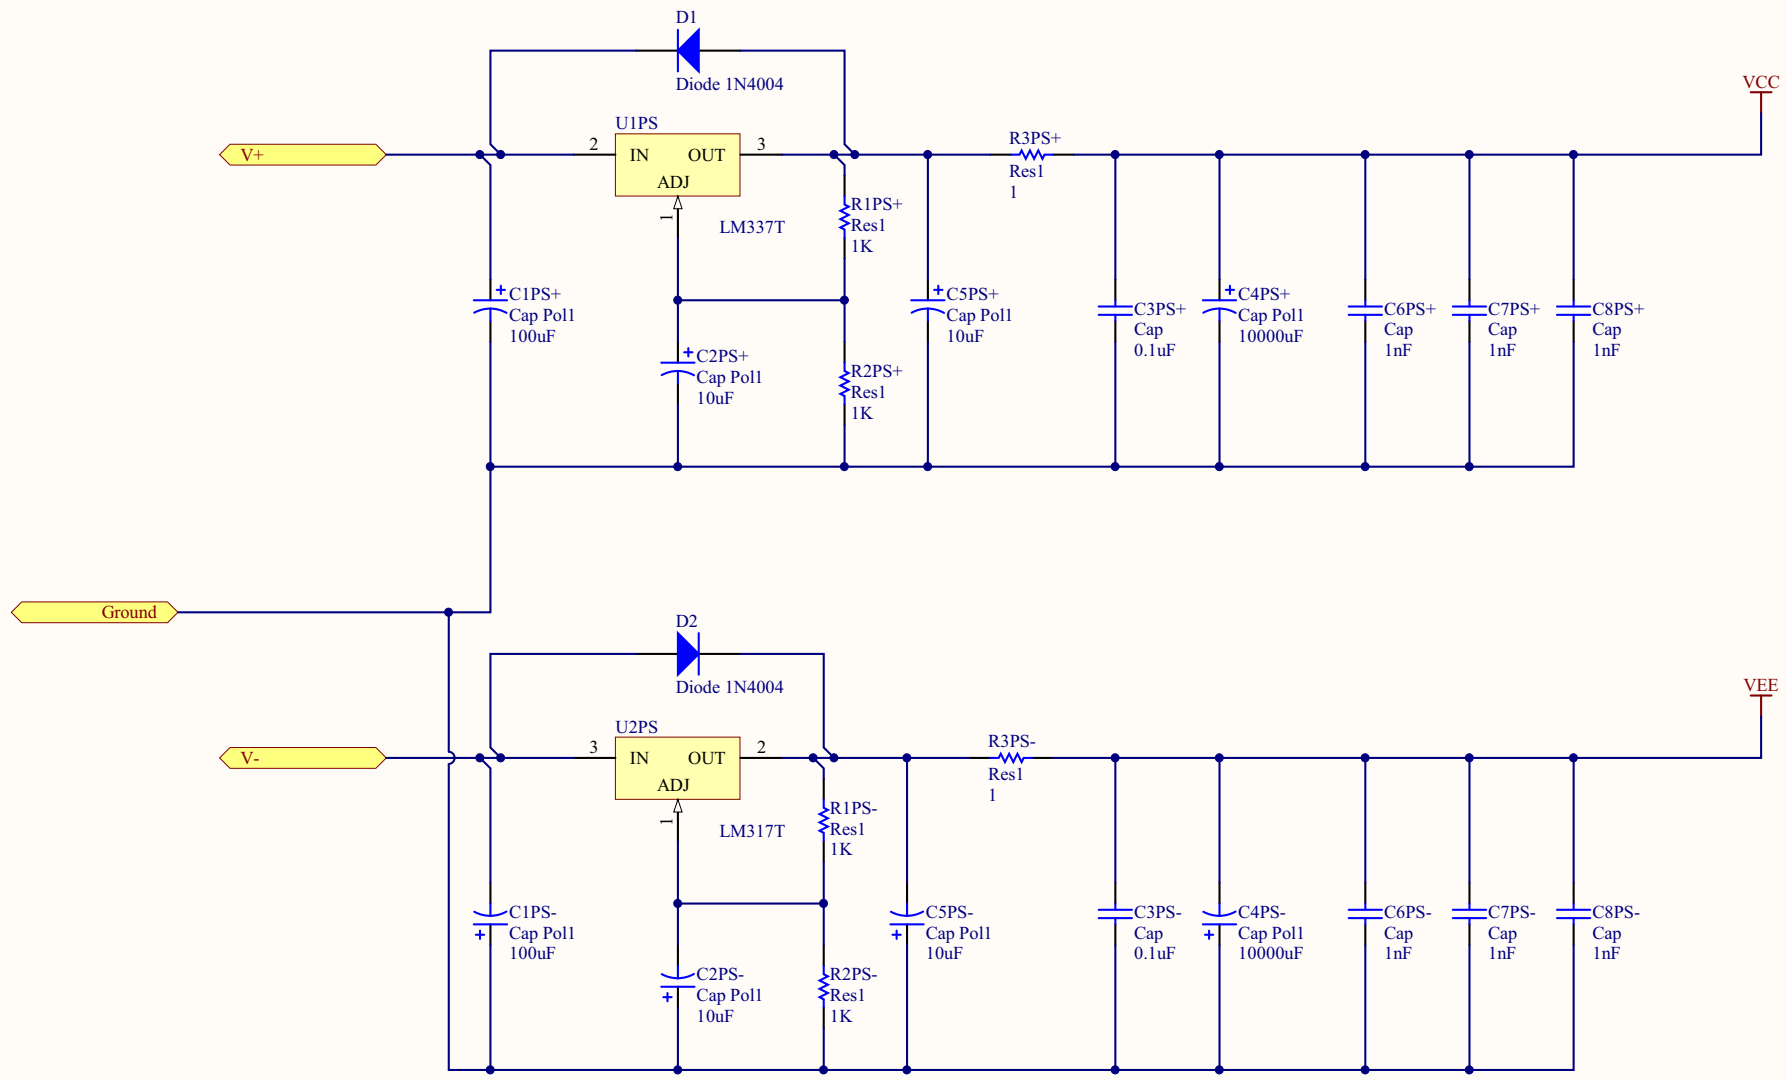

A

A

B

B

C

C

D

D

Title		
Size	Number	Revision
A		
Date:	22/02/2011	Sheet of
File:	C:\Program Files (x86)\PSU.SchDoc	Drawn By: