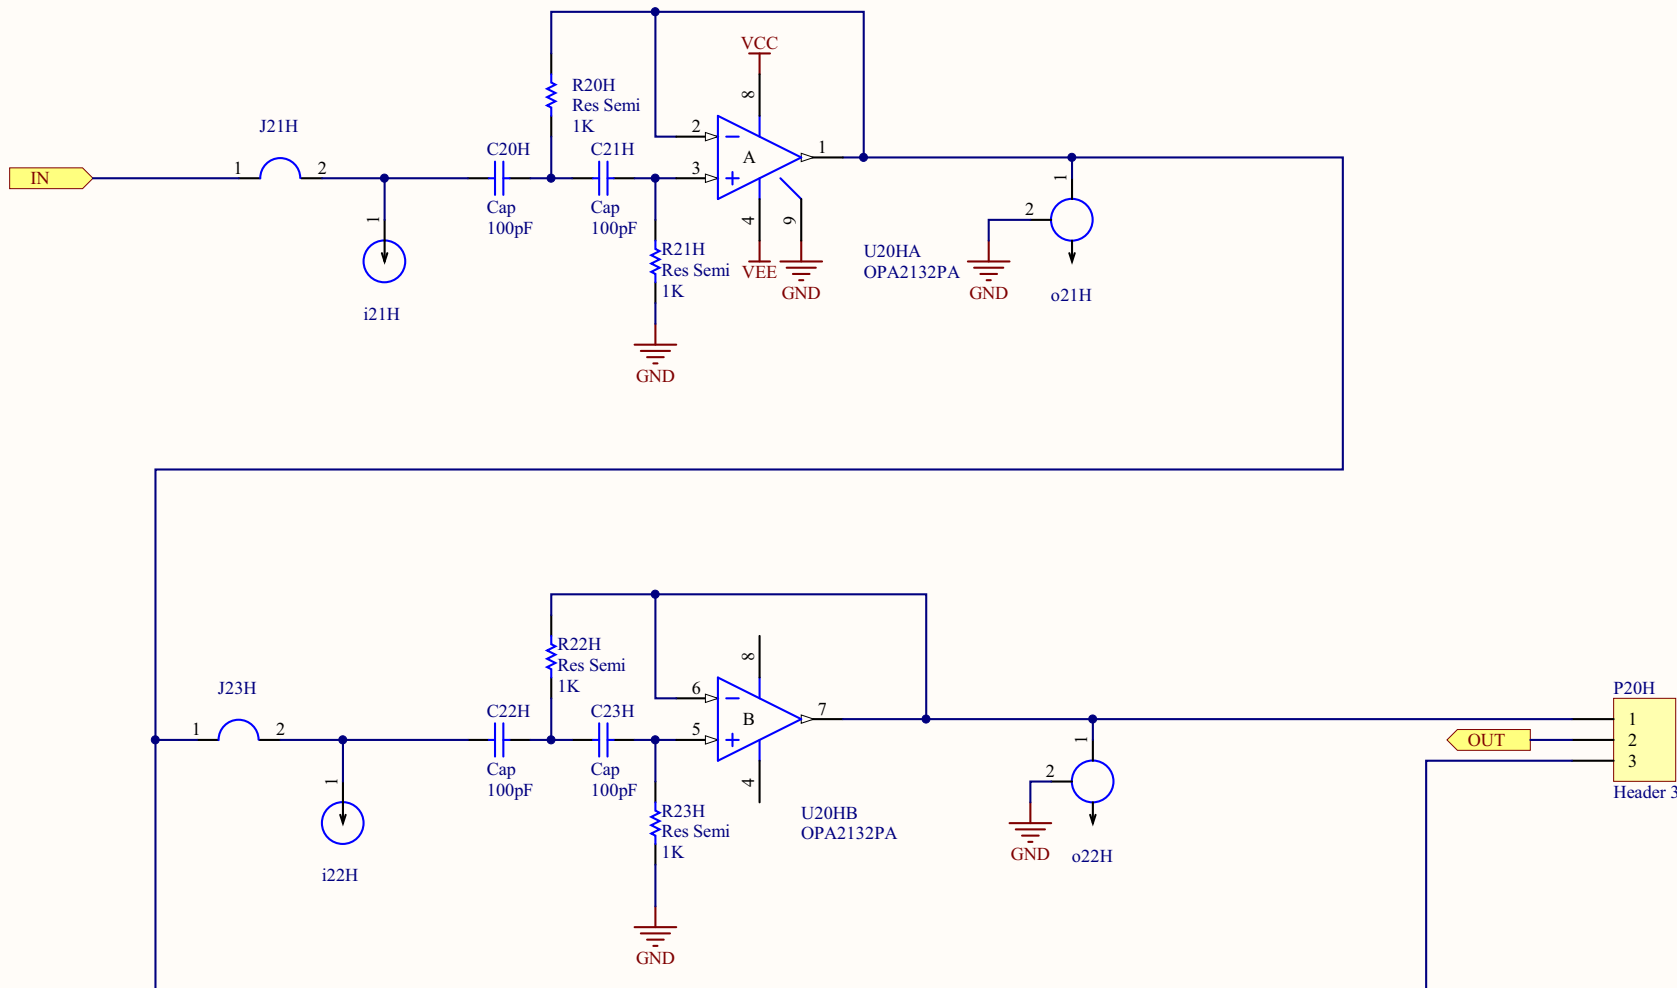

Title		
Size	Number	Revision
A		
Date:	22/02/2011	Sheet of
File:	C:\Program Files (x86)\...HP4_Mid.SchDoc	Drawn By: