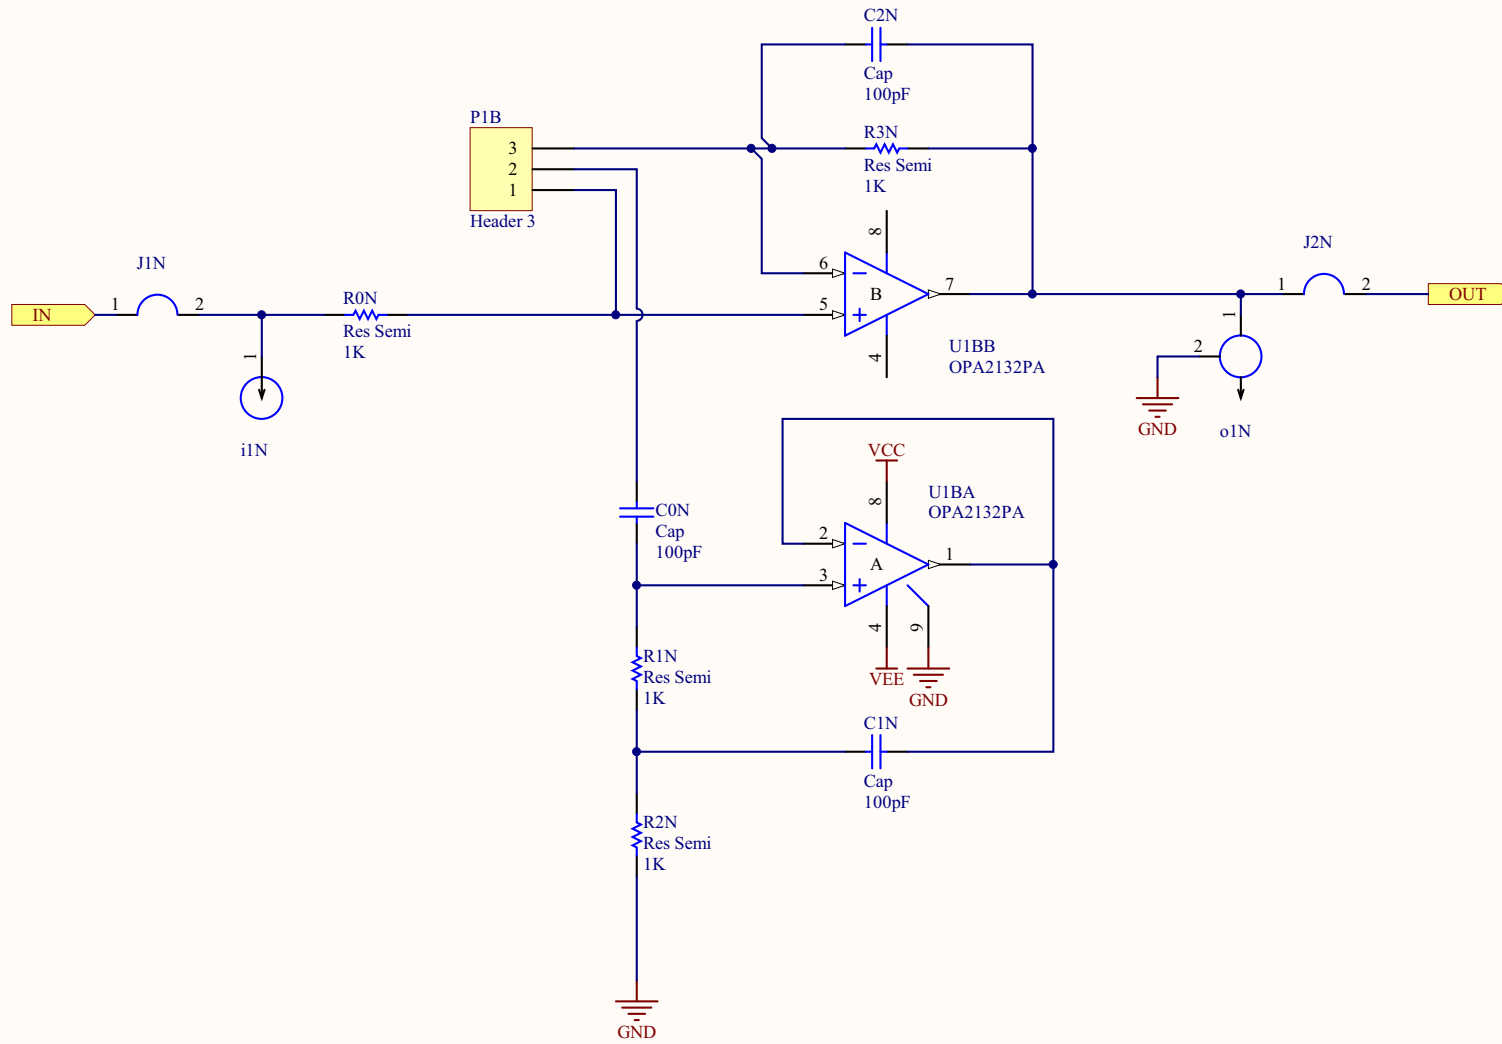

Title		
Size	Number	Revision
A		
Date:	22/02/2011	Sheet of
File:	C:\Program Files (x86)\Bafflestep+Buffer\Bafflestep+Buffer.Ddd