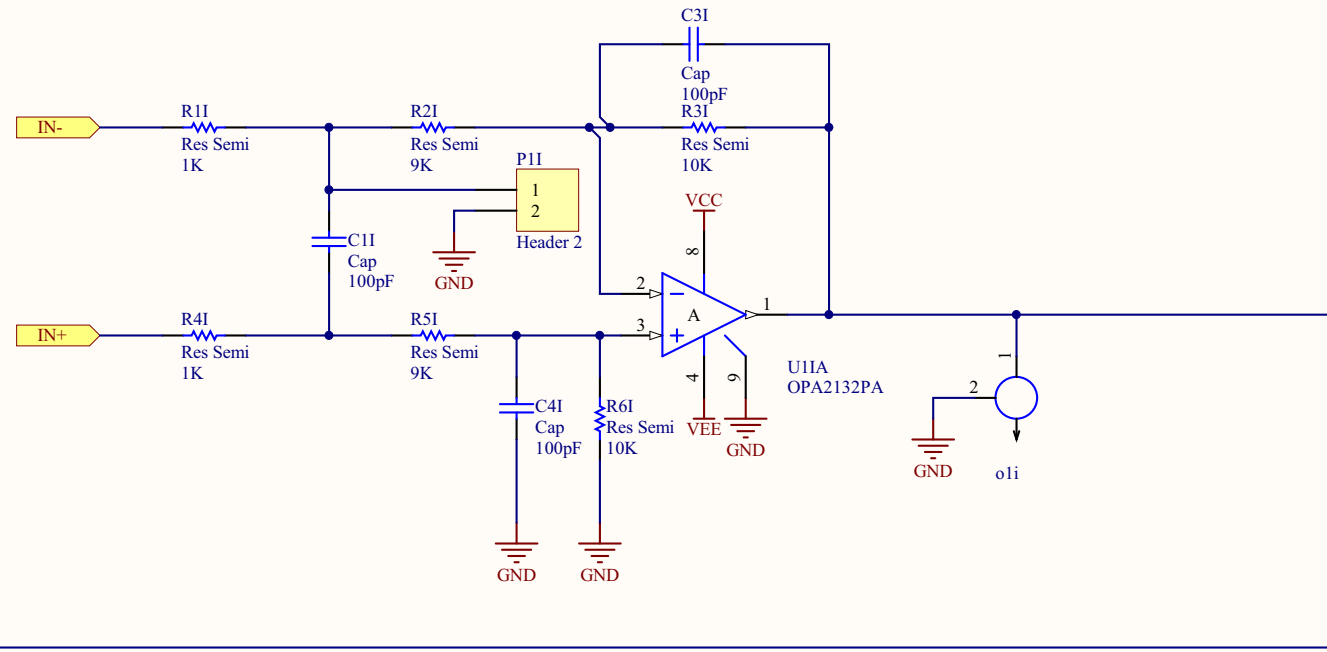

Title		
Size	Number	Revision
A		
Date:	22/02/2011	Sheet of
File:	C:\Program Files (x86)\...Buffer+LP.SchDoc	Drawn By: