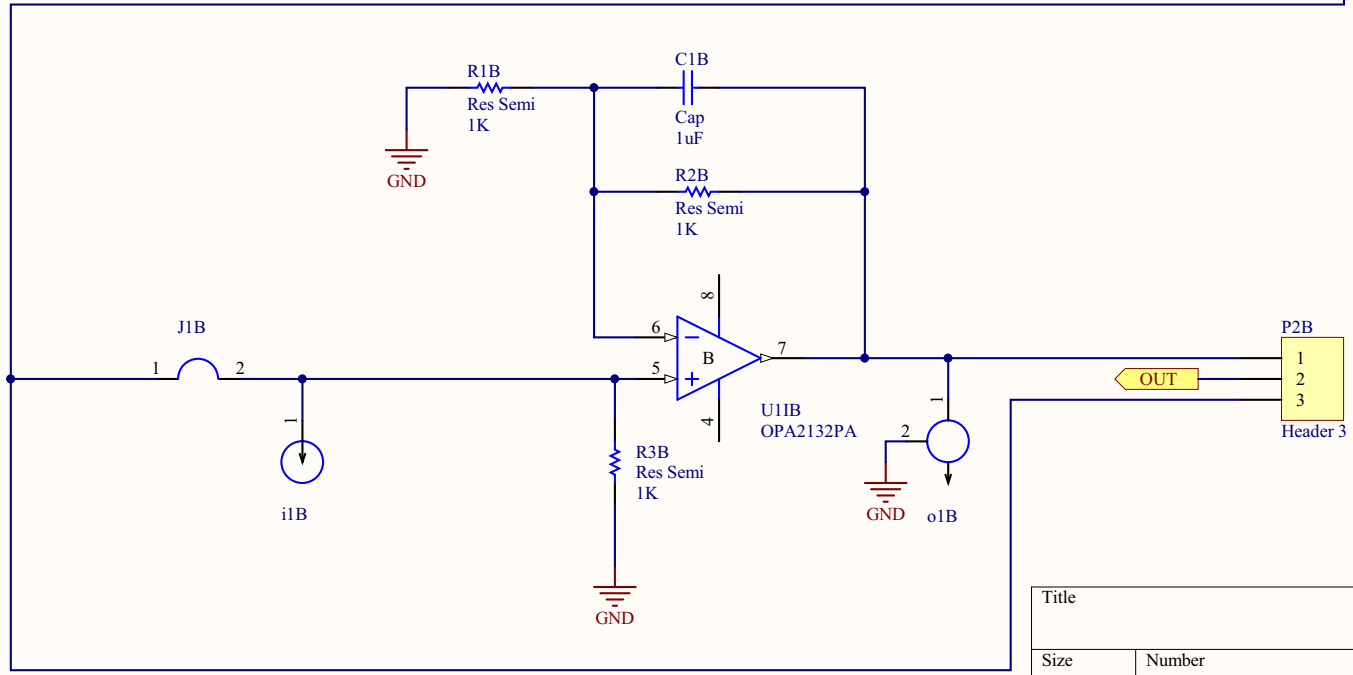

Title		
Size	Number	Revision
A		
Date:	22/02/2011	Sheet of
File:	C:\Program Files (x86)\...Buffer+LP.SchDoc	Drawn By: