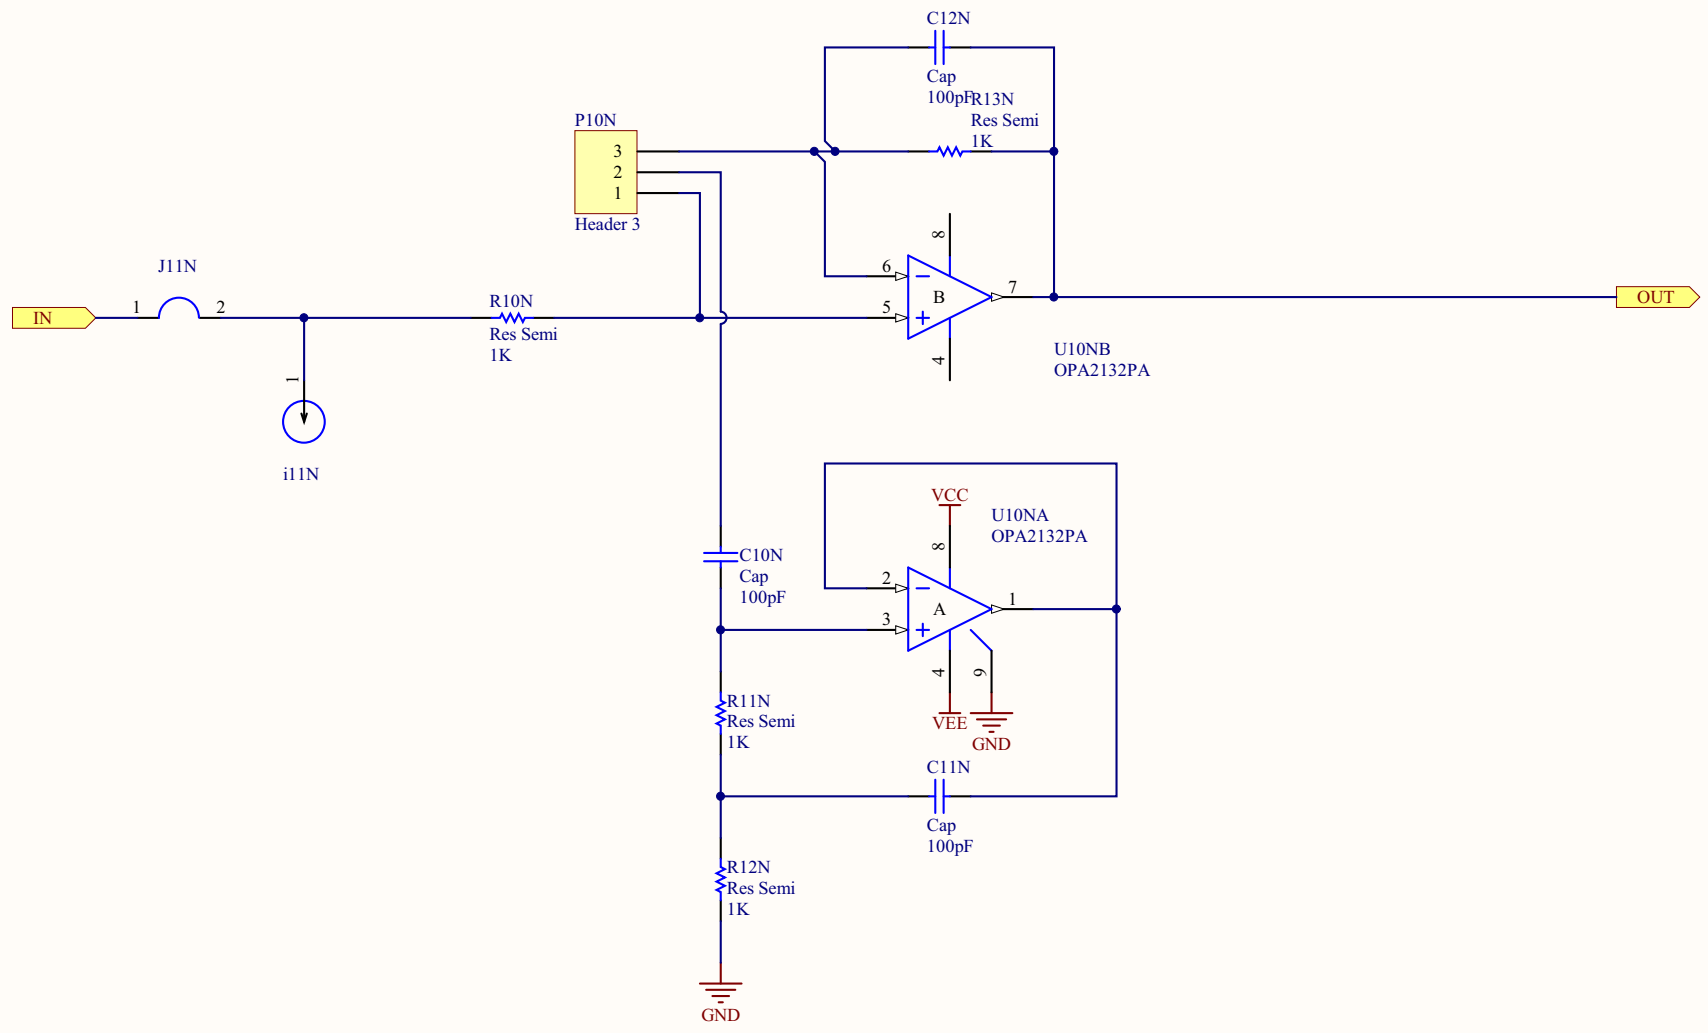

Title		
Size	Number	Revision
A		
Date:	22/02/2011	Sheet of
File:	C:\Program Files (x86)\Notch_Mid.SchDoDrawn By:	

Title		
Size	Number	Revision
A		
Date:	22/02/2011	Sheet of
File:	C:\Program Files (x86)\Notch_Low.SchDoc	Drawn By: