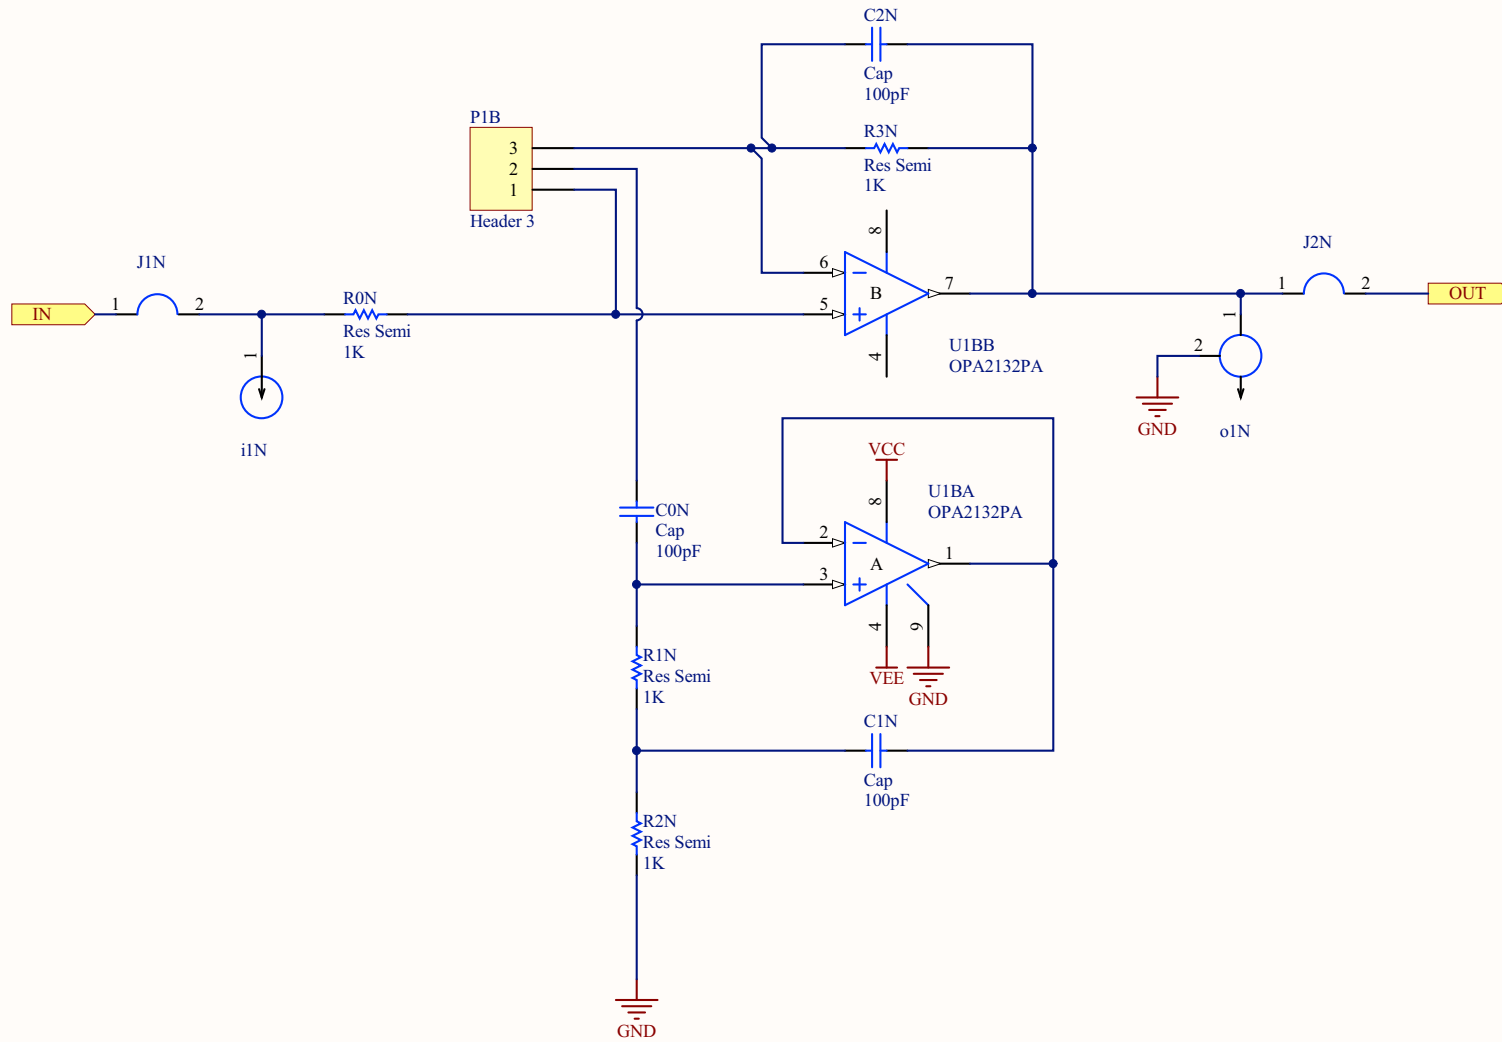

Title		
Size	Number	Revision
A		
Date:	12/31/2010	Sheet of
File:	C:\Program Files (x86)\Bafflestep+Buffer	Drawn By: