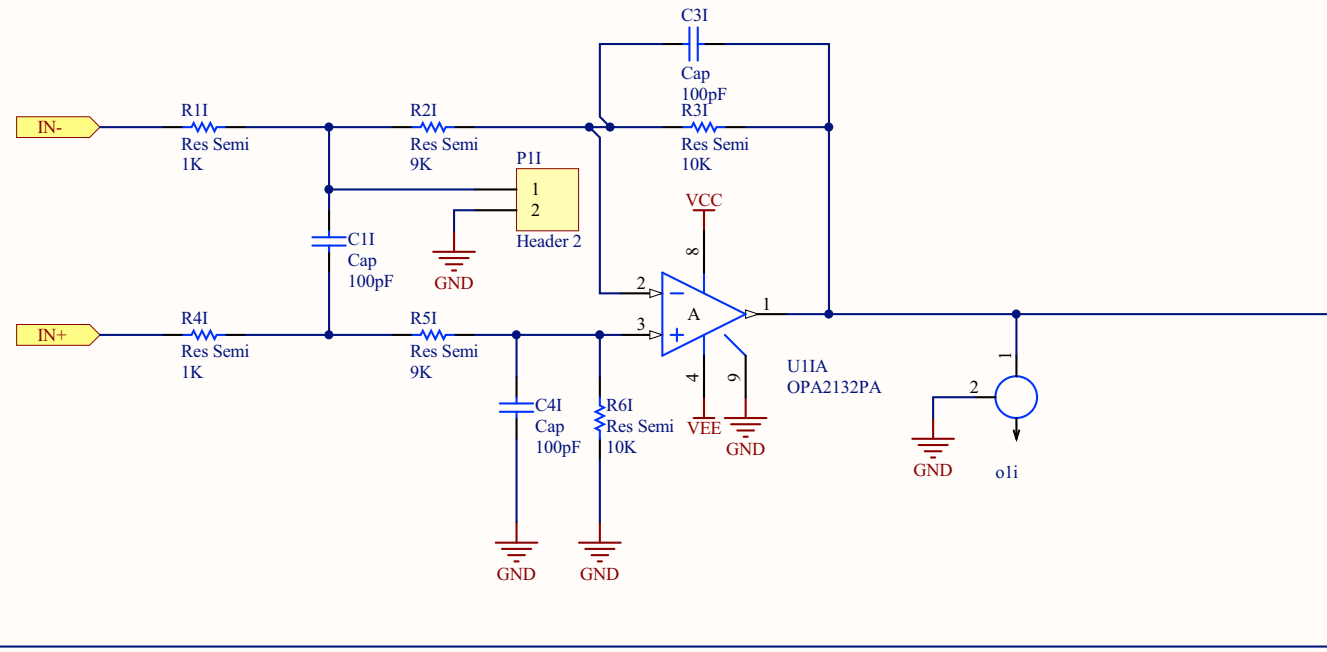

Title		
Size	Number	Revision
A		
Date:	12/31/2010	Sheet of
File:	C:\Program Files (x86)\Buffer+LP.SchDoc Drawn By: