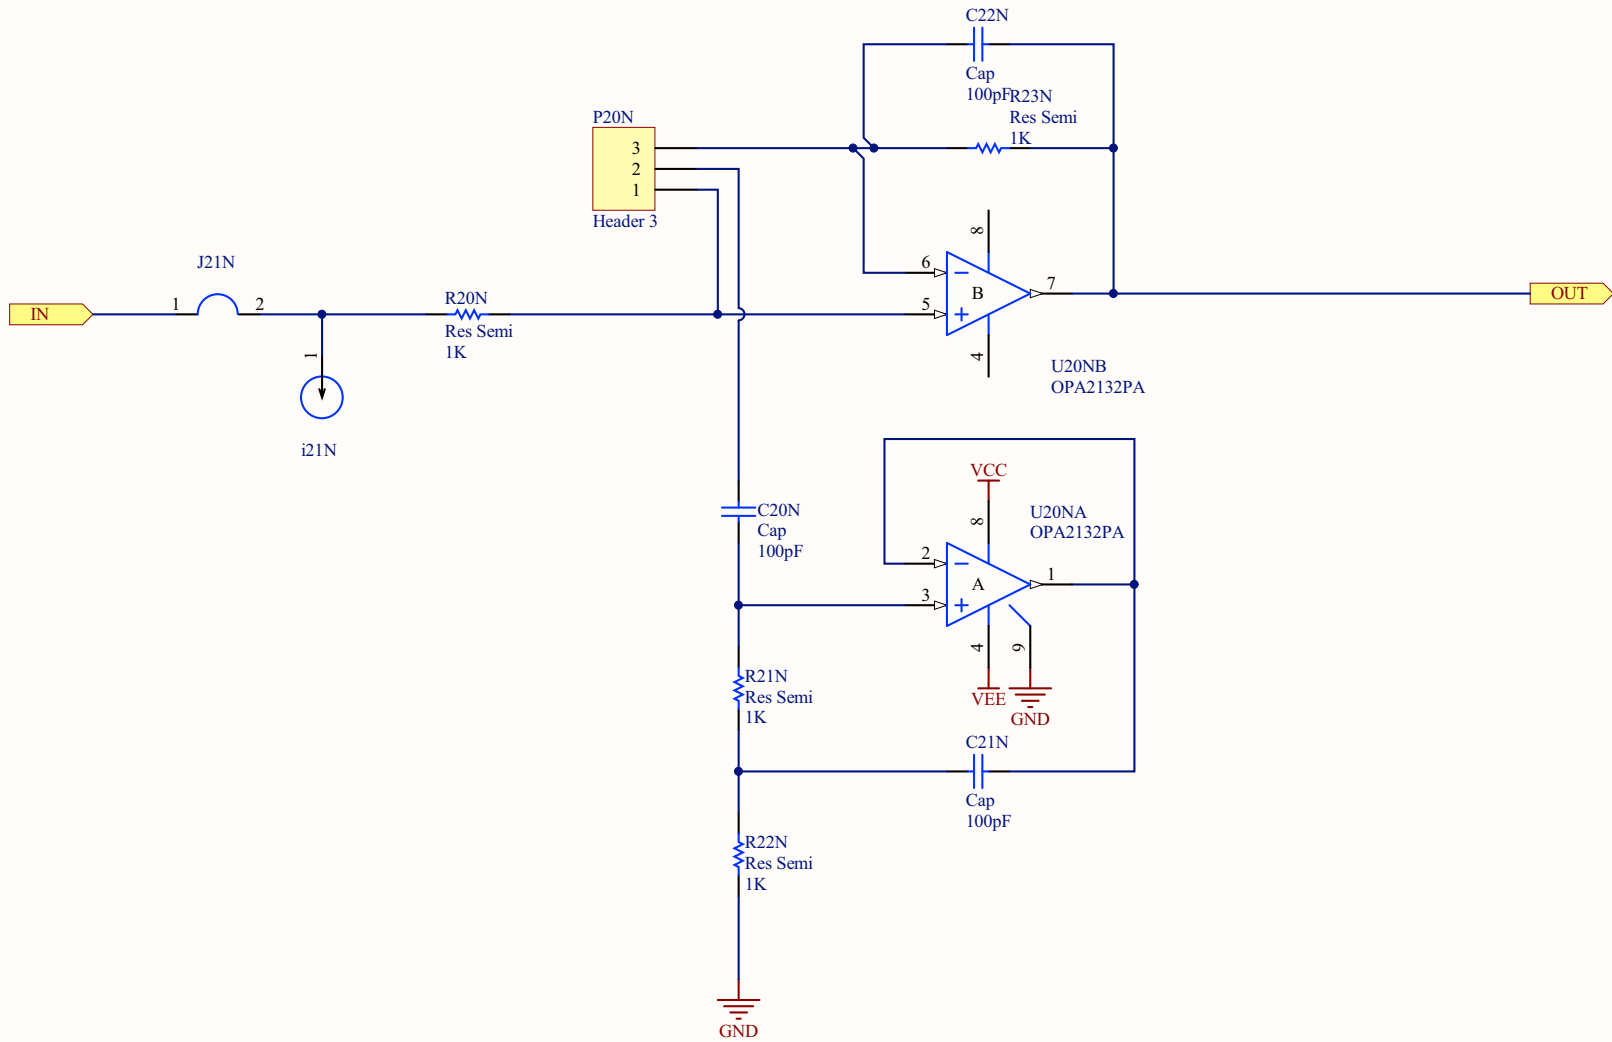

Title		
Size	Number	Revision
A		
Date:	12/31/2010	Sheet of
File:	C:\Program Files (x86)\Notch_Mid.SchDoc\Drawn By: