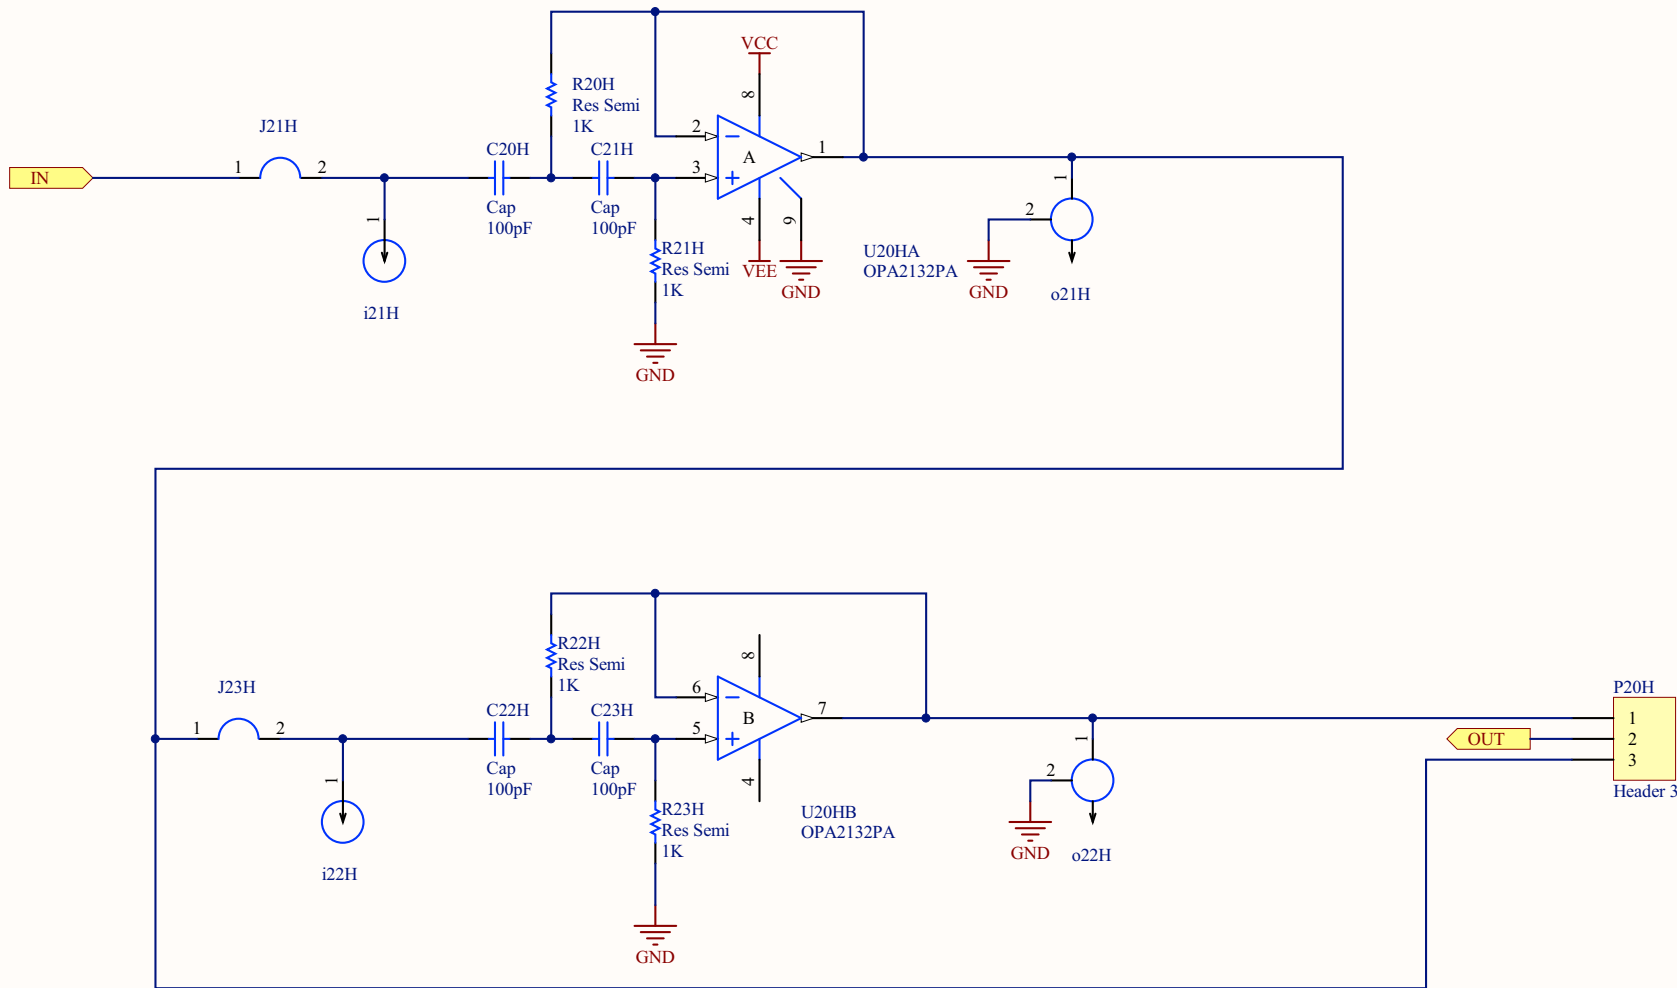

Title		
Size	Number	Revision
A		
Date:	12/31/2010	Sheet of
File:	C:\Program Files (x86)\HP4_Mid.SchDoc	Drawn By: