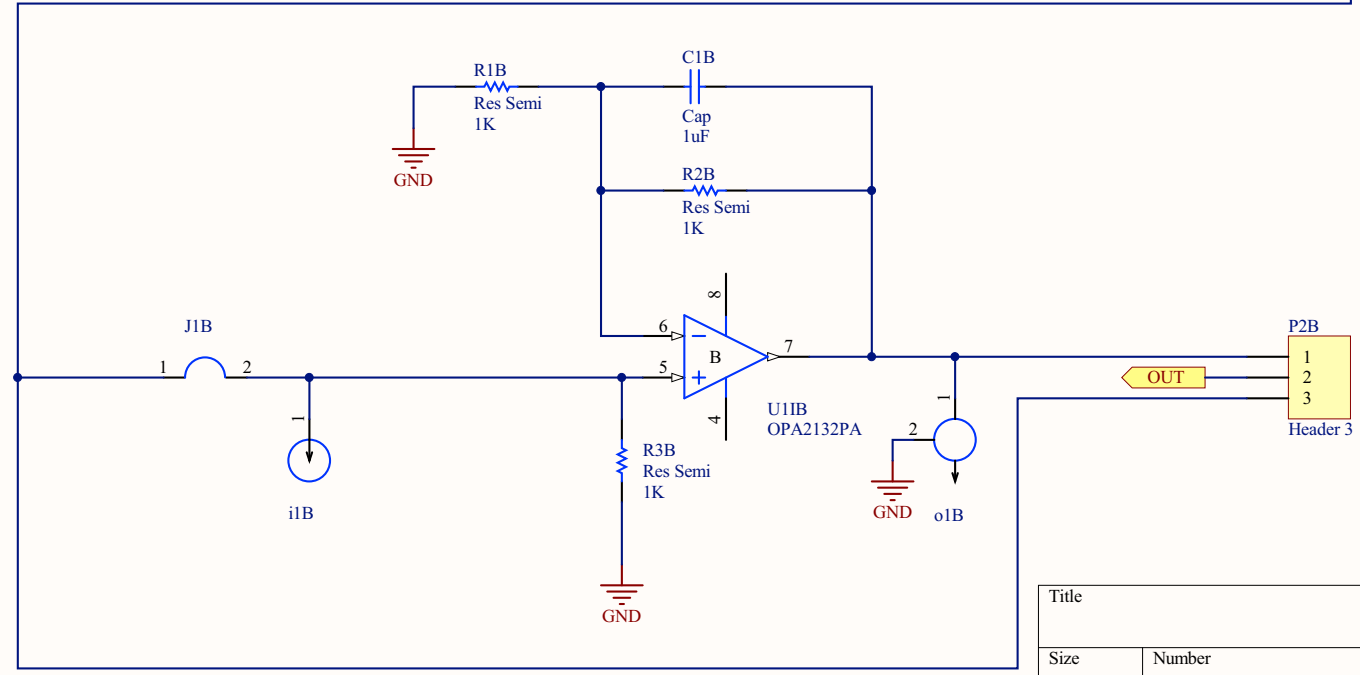

Title		
Size	Number	Revision
A		
Date:	12/31/2010	Sheet of
File:	C:\Program Files (x86)\Buffer+LP.SchDoc Drawn By: