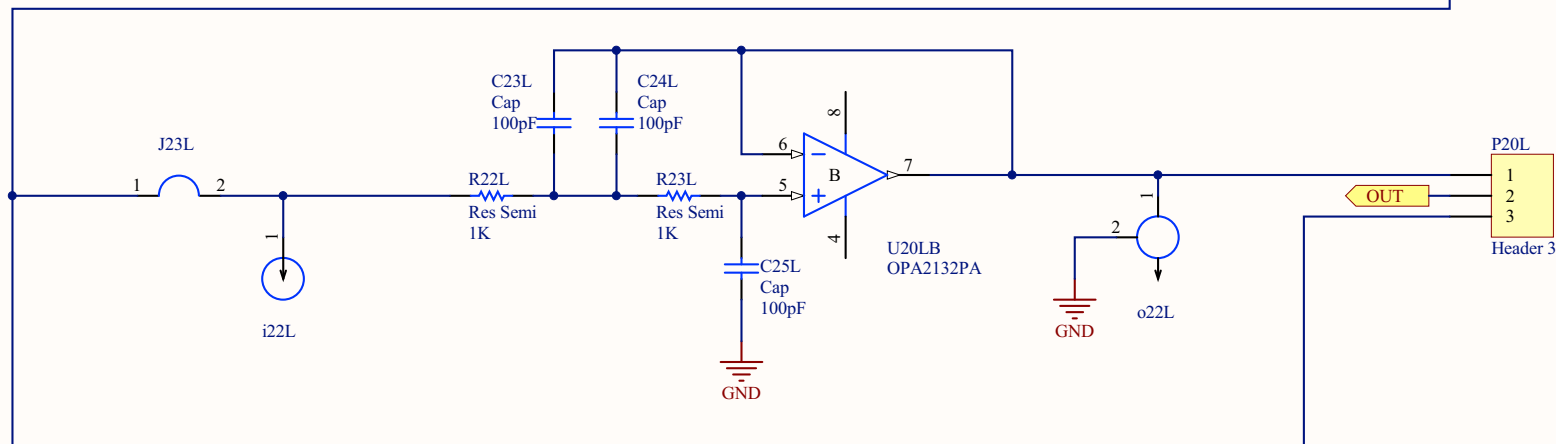

Title		
Size	Number	Revision
A		
Date:	12/31/2010	Sheet of
File:	C:\Program Files (x86)\LP4_Mid.SchDoc	Drawn By: