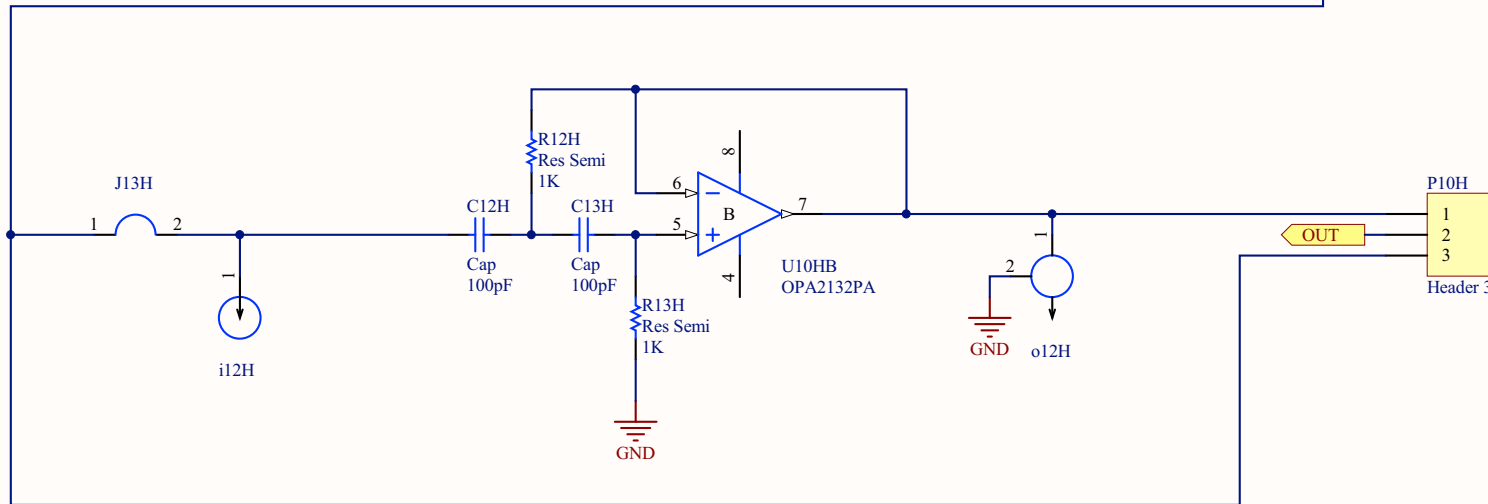

Title		
Size	Number	Revision
A		
Date:	12/31/2010	Sheet of
File:	C:\Program Files (x86)\HP4_Hi.SchDoc	Drawn By: