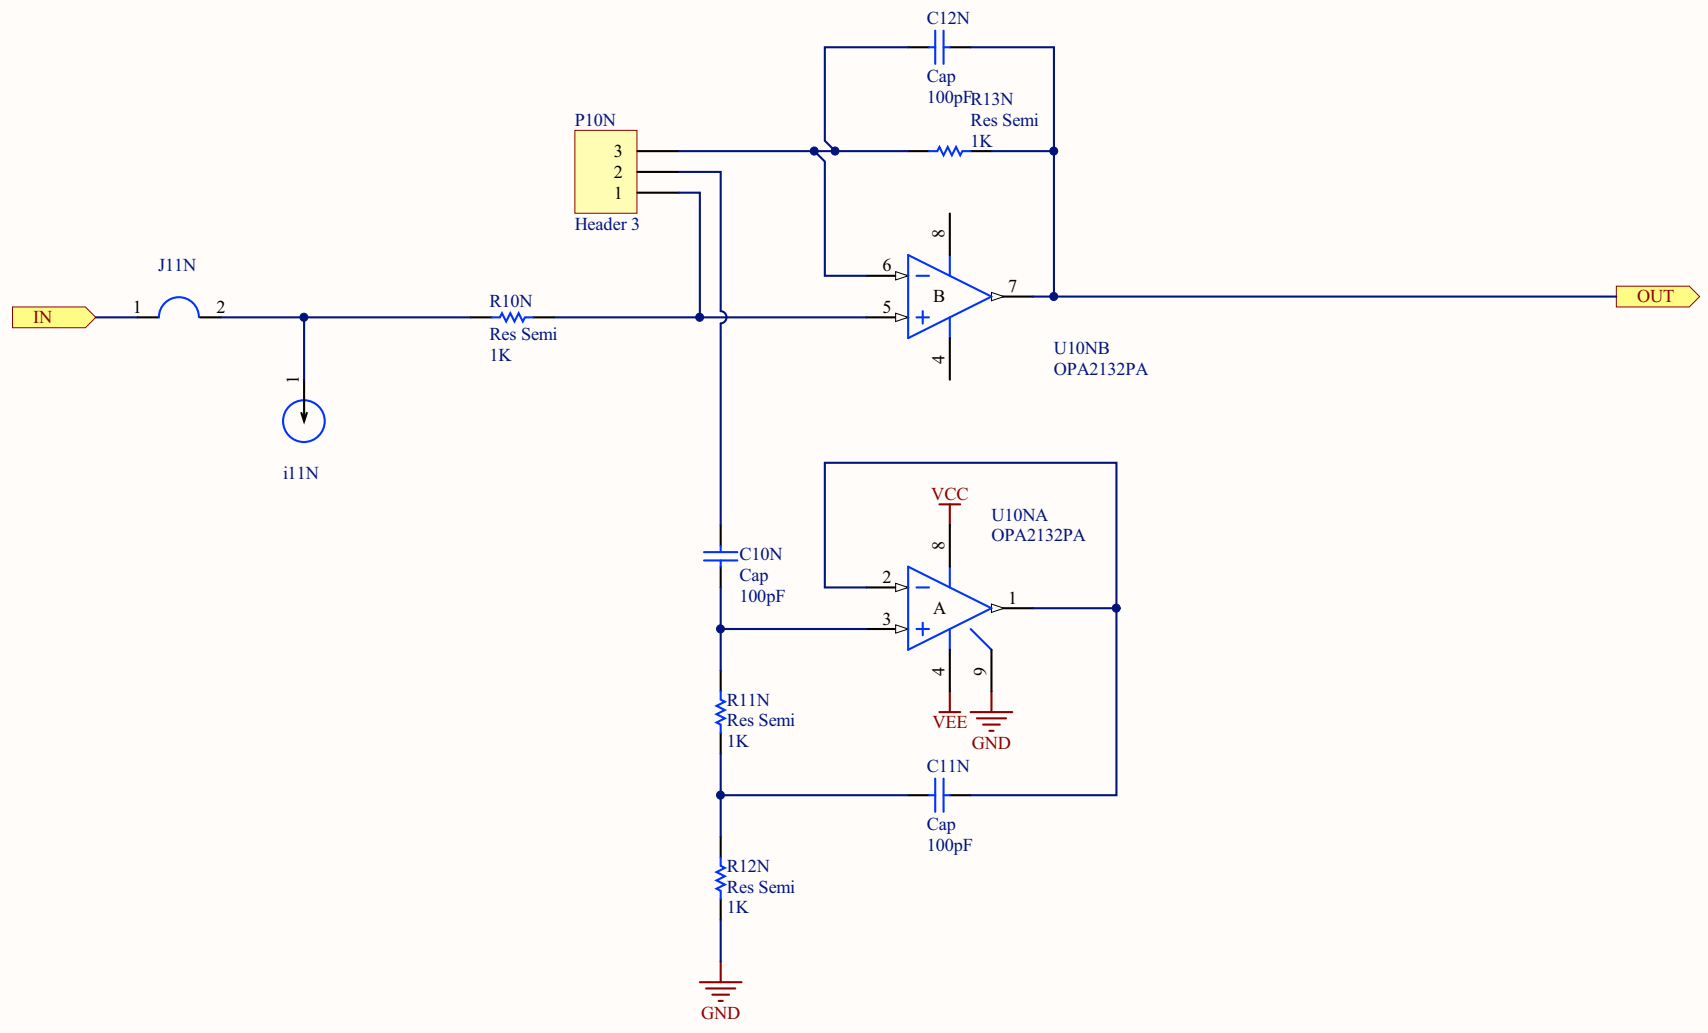

Title		
Size	Number	Revision
A		
Date:	12/31/2010	Sheet of
File:	C:\Program Files (x86)\Notch_Mid.SchDoc\Drawn By:	

Title		
Size	Number	Revision
A		
Date:	12/31/2010	Sheet of
File:	C:\Program Files (x86)\Notch Low.SchDoc\Drawn By:	