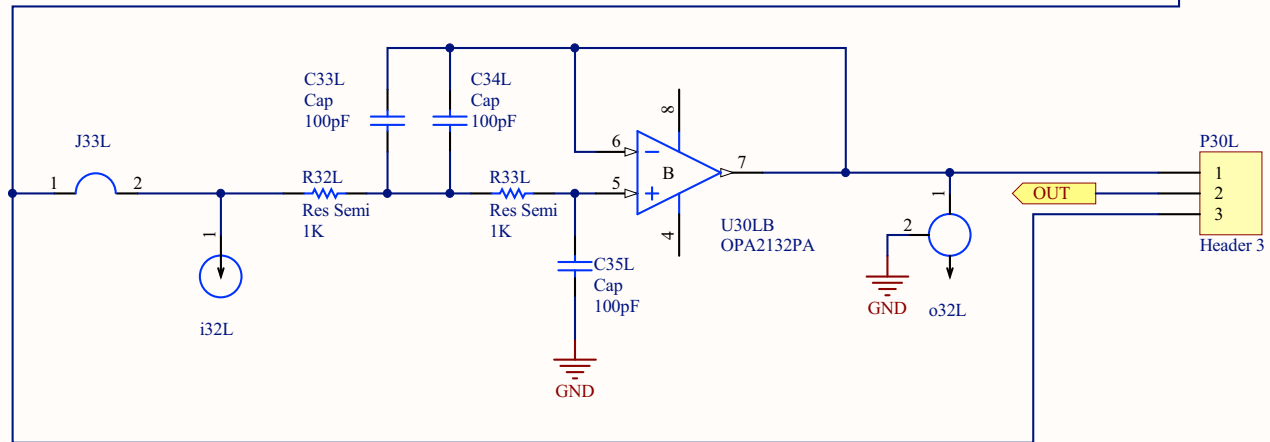

Title		
Size	Number	Revision
A		
Date:	12/31/2010	Sheet of
File:	C:\Program Files (x86)\LP4_Low.SchDoc	Drawn By: