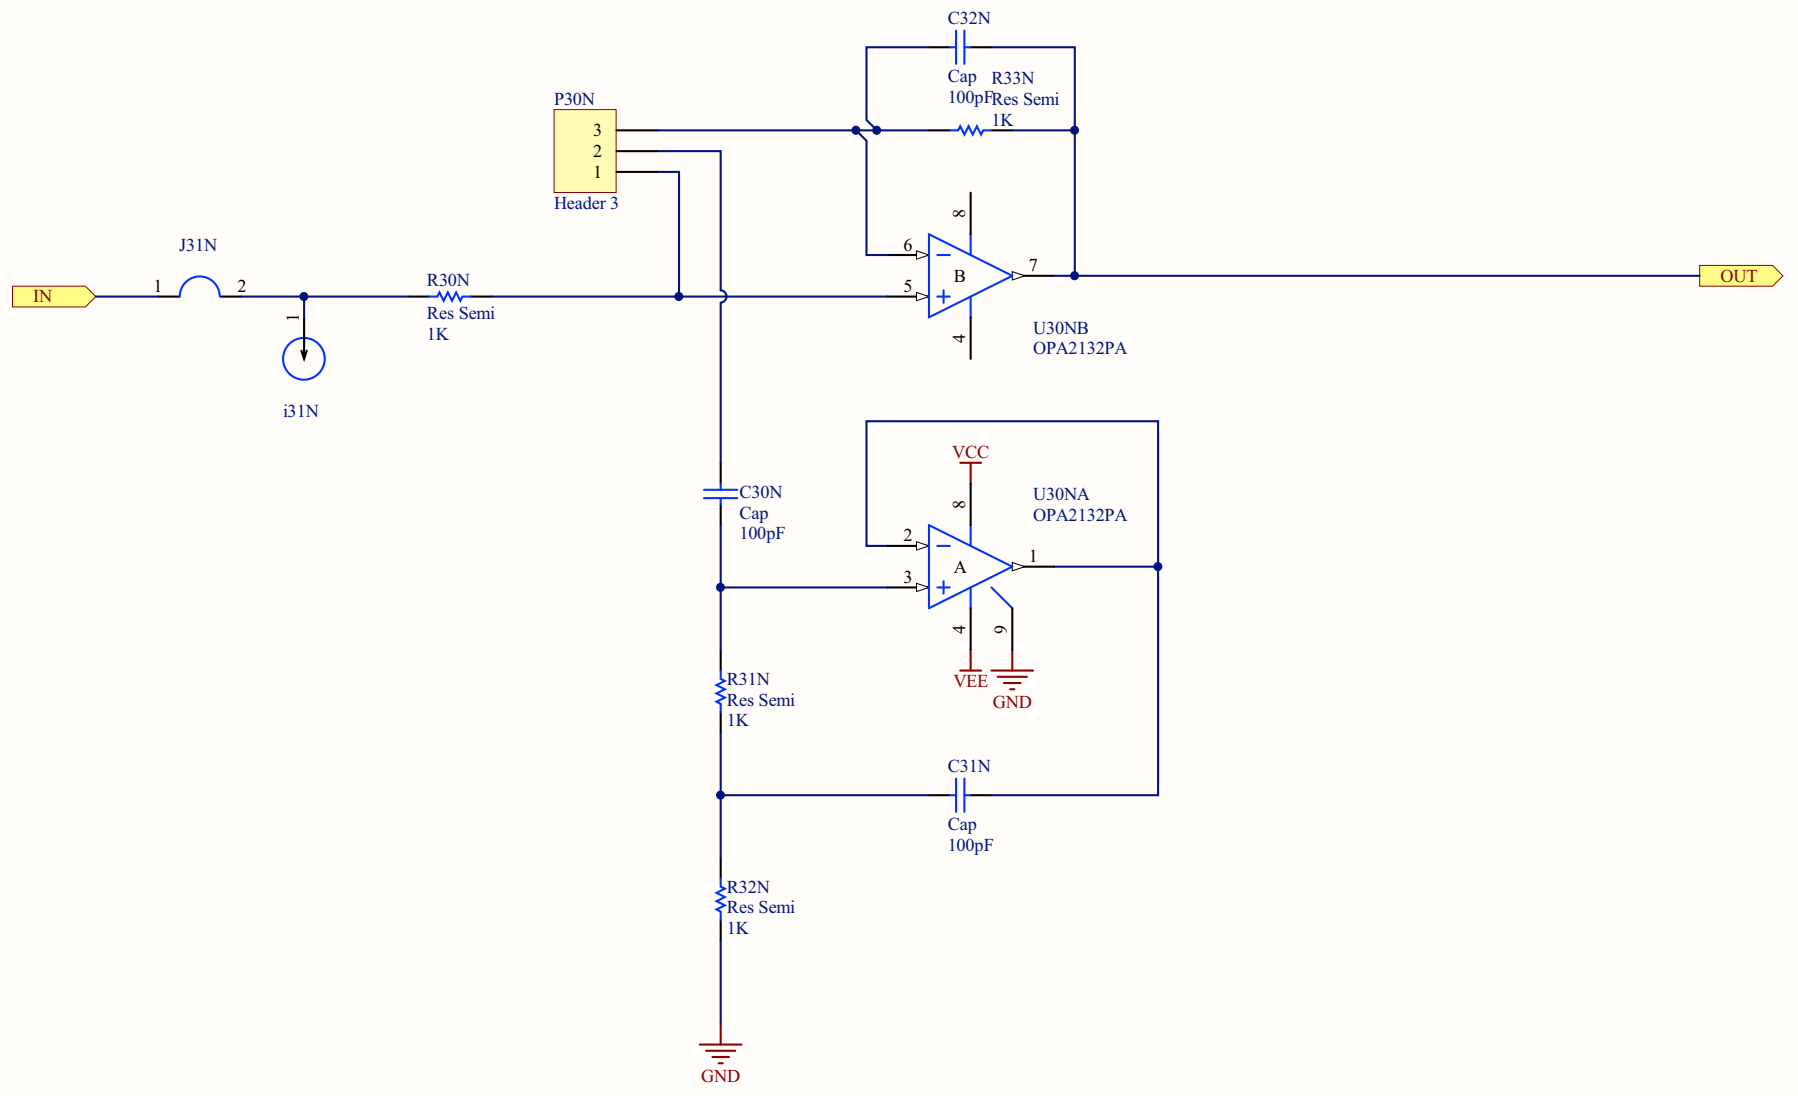

Title		
Size	Number	Revision
A		
Date:	12/31/2010	Sheet of
File:	C:\Program Files (x86)\Notch_Mid.SchDoc\Drawn By:	

Title		
Size	Number	Revision
A		
Date:	12/31/2010	Sheet of
File:	C:\Program Files (x86)\Notch Low.SchDoc\Drawn By:	