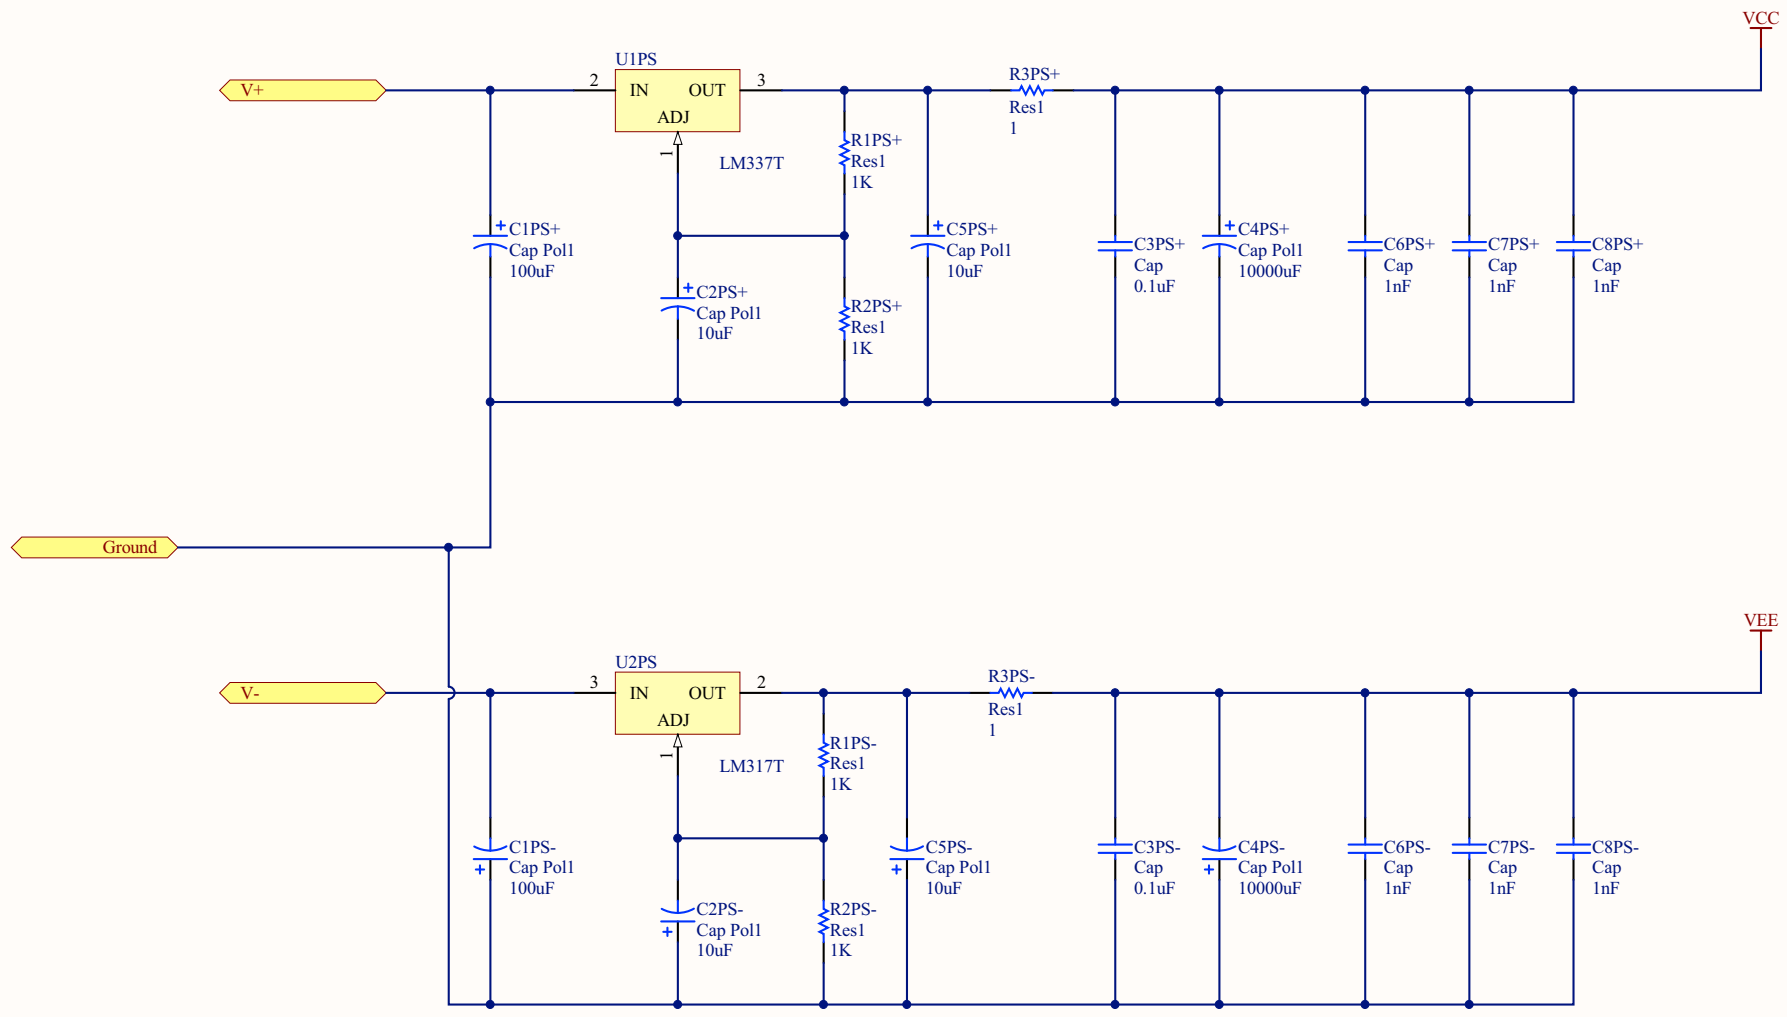

A

B

C

D

A

B

C

D

Title		
Size	Number	Revision
A		
Date:	12/31/2010	Sheet of
File:	C:\Program Files (x86)\PSU.SchDoc	Drawn By: