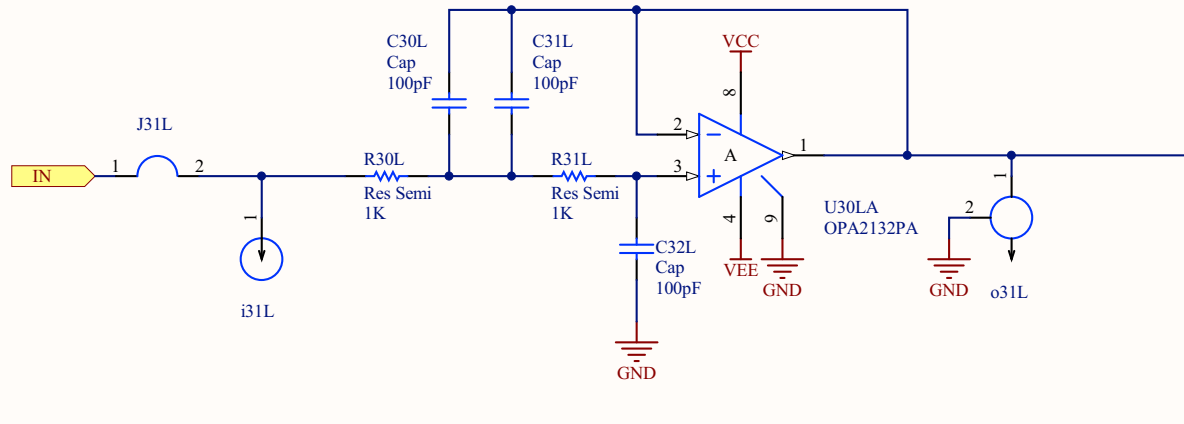

Title		
Size	Number	Revision
A		
Date:	12/31/2010	Sheet of
File:	C:\Program Files (x86)\LP4_Low.SchDoc	Drawn By: