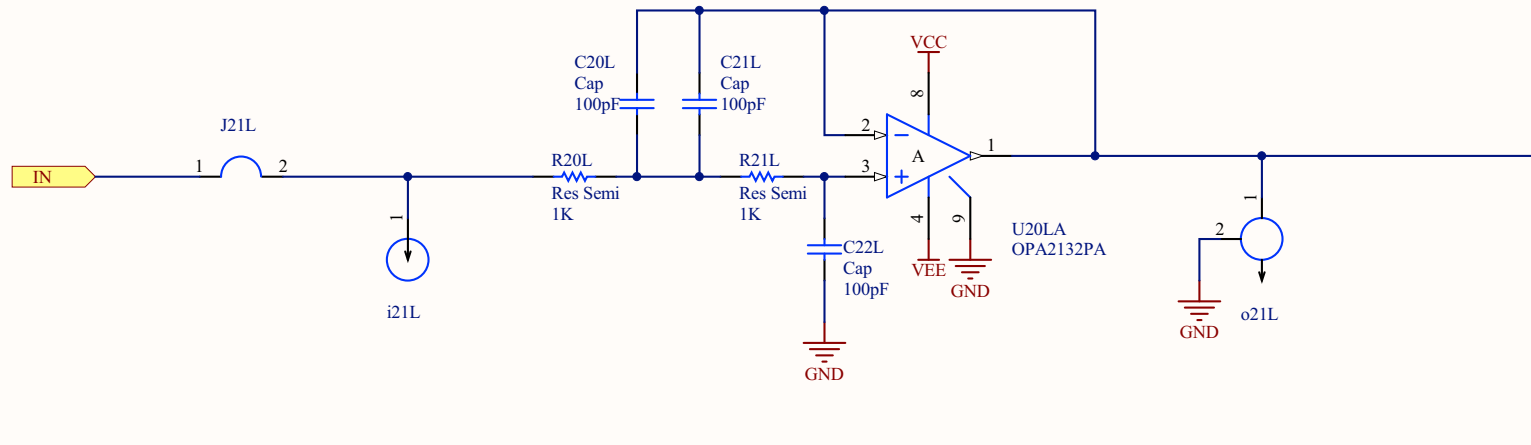

Title		
Size	Number	Revision
A		
Date:	12/31/2010	Sheet of
File:	C:\Program Files (x86)\LP4_Mid.SchDoc	Drawn By: